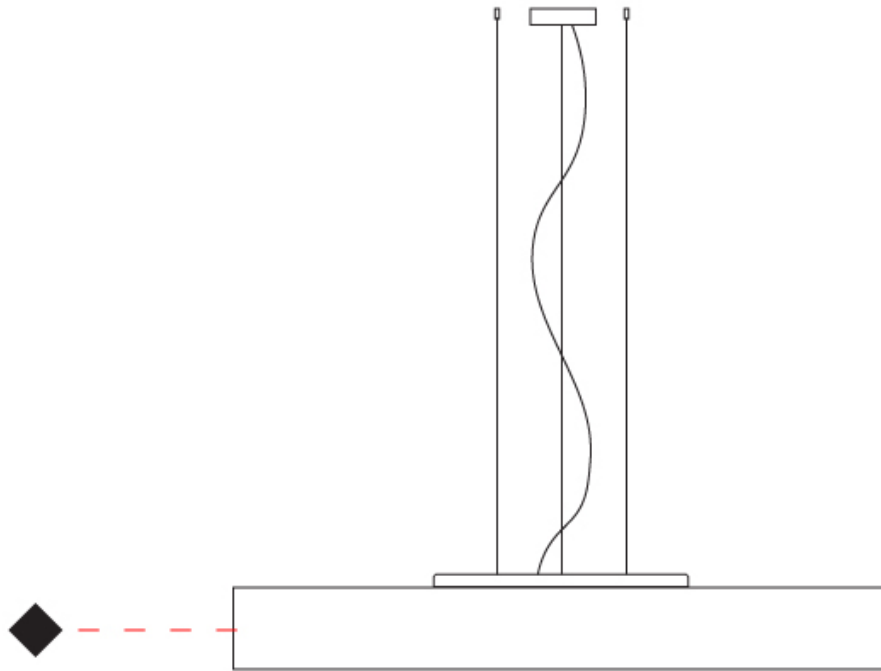

MIRYA SUSPENSION

D51069-

PROJECT _____

TYPE _____

SPECIFIER _____

QUANTITY _____

DATE _____

D