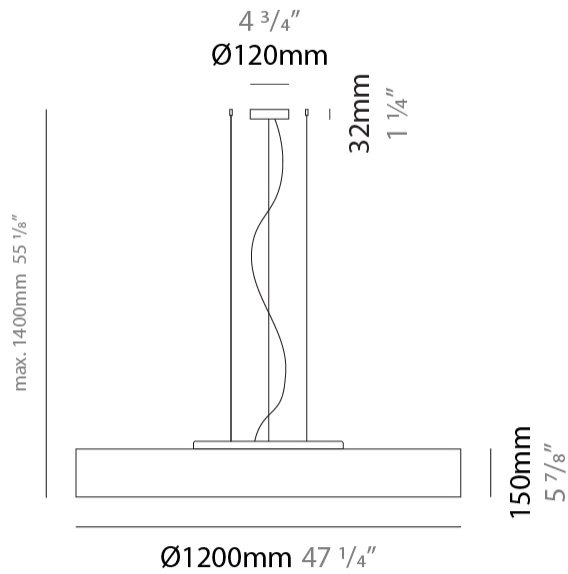

PROJECT
TYPE
SPECIFIER
QUANTITY
DATE

MIRYA SUSPENSION

D51069-

base number   Finish
Options

1. To build a product code in our configurator select the specify button on the base model # product page
2. To build a manual product code on this datasheet choose from the options listed below in blue font and add the suffix to the base model #

GENERAL

Series: Mirya
Brand: Fambuena
Division: Design
Mounting Type: Suspension
Mounting Location: Ceiling
Subcategory: Ambient

PHYSICAL

Shape: Cylinder
Diameter (mm): 1200
Diameter (in): 47 1/4
Height (mm): 150
Height (in): 5 7/8
Max. Overall Height (mm): 1400
Max. Overall Height (in): 55 1/8
Light Distribution: Direct / Indirect
Diffuser: Opal Satined PMMA Diffuser
Fixture Finish: WHI / BLK / CHA / OWH / SIL / RED
Fixture Material: Metal / Cotton
Cable Details: Cable length 2000mm / 79"

ELECTRICAL

Number of Lamps: 5
Lamp Type: LED Retrofit
Lamp Shape: A19
Bulb Included: Bulb Not Included
Total Output Wattage (W): 65
Max. Wattage Per Lamp (W): 13
Lamp Base: E26
Input Voltage (V): 120
Upon Request: 277Vac / GU24

LED

OPTICAL

RATINGS AND CERTIFICATIONS

Certified By: Certified for North American Standards
IP rating: IP20