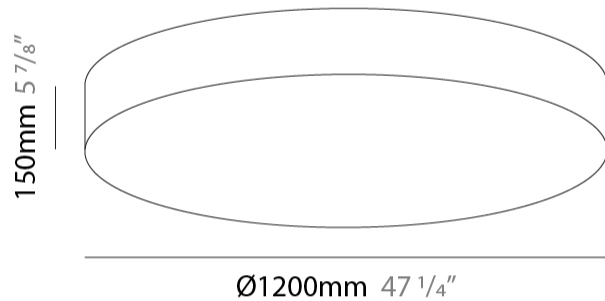

MIRYA SURFACE

D52001-

base number   Finish
Options

1. To build a product code in our configurator select the specify button on the base model # product page
2. To build a manual product code on this datasheet choose from the options listed below in blue font and add the suffix to the base model #

GENERAL

Series: Mirya
Brand: Fambuena
Division: Design
Mounting Type: Surface
Mounting Location: Ceiling
Subcategory: Ambient

PHYSICAL

Shape: Cylinder
Diameter (mm): 1200
Diameter (in): 47 1/4
Height (mm): 150
Height (in): 5 7/8
Light Distribution: Direct
Weight (kg): 6.8
Weight (lbs): 14.99
Diffuser: Opal Satined PMMA Diffuser
Fixture Finish: WHI / BLK / CHA / OWH / SIL / RED
Fixture Material: Metal / Cotton

ELECTRICAL

Number of Lamps: 5
Lamp Type: LED Retrofit
Lamp Shape: A19
Bulb Included: Bulb Included
Total Output Wattage (W): 65
Max. Wattage Per Lamp (W): 13
Lamp Base: E26
Input Voltage (V): 120
Upon Request: 277Vac / GU24

LED

OPTICAL

RATINGS AND CERTIFICATIONS

Certified By: Certified for North American Standards
IP rating: IP20

PROJECT	_____
TYPE	_____
SPECIFIER	_____
QUANTITY	_____
DATE	_____