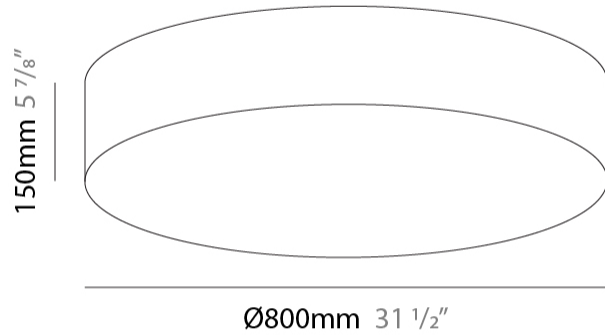

PROJECT
TYPE
SPECIFIER
QUANTITY
DATE

MIRYA SURFACE

D52000-

base number   Finish
Options

1. To build a product code in our configurator select the specify button on the base model # product page
2. To build a manual product code on this datasheet choose from the options listed below in blue font and add the suffix to the base model #

GENERAL

Series: Mirya
Brand: Fambuena
Division: Design
Mounting Type: Surface
Mounting Location: Ceiling
Subcategory: Ambient

PHYSICAL

Shape: Cylinder
Diameter (mm): 800
Diameter (in): 31 1/2
Height (mm): 150
Height (in): 5 7/8
Light Distribution: Direct
Weight (kg): 4.75
Weight (lbs): 10.47
Diffuser: Opal Satined PMMA Diffuser
Fixture Finish: WHI / BLK / CHA / OWH / SIL / RED
Fixture Material: Metal / Cotton

ELECTRICAL

Number of Lamps: 4
Lamp Type: LED Retrofit
Lamp Shape: A19
Bulb Included: Bulb Not Included
Total Output Wattage (W): 52
Max. Wattage Per Lamp (W): 13
Lamp Base: E26
Input Voltage (V): 120
Upon Request: 277Vac / GU24

LED

OPTICAL

RATINGS AND CERTIFICATIONS

Certified By: Certified for North American Standards
IP rating: IP20