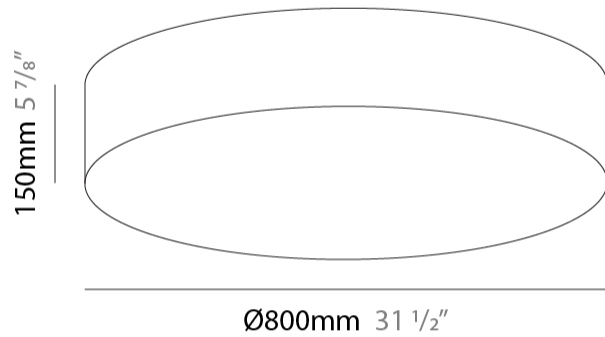

PROJECT	_____
TYPE	_____
SPECIFIER	_____
QUANTITY	_____
DATE	_____

MIRYA SURFACE

D52000-

base number   Finish
Options

1. To build a product code in our configurator select the specify button on the base model # product page
2. To build a manual product code on this datasheet choose from the options listed below in blue font and add the suffix to the base model #

GENERAL

Series: Mirya _____
Brand: Fambuena _____
Division: Design _____
Mounting Type: Surface _____
Mounting Location: Ceiling _____
Subcategory: Ambient _____

PHYSICAL

Shape: Cylinder _____
Diameter (mm): 800 _____
Diameter (in): 31 1/2 _____
Height (mm): 150 _____
Height (in): 5 7/8 _____
Light Distribution: Direct _____
Weight (kg): 4.75 _____
Weight (lbs): 10.47 _____
Diffuser: Opal Satined PMMA Diffuser _____
Fixture Finish: WHI / BLK / CHA / OWH / SIL / RED _____
Fixture Material: Metal / Cotton _____

ELECTRICAL

Number of Lamps: 4 _____
Lamp Type: LED Retrofit _____
Lamp Shape: A19 _____
Bulb Included: Bulb Not Included _____
Total Output Wattage (W): 52 _____
Max. Wattage Per Lamp (W): 13 _____
Lamp Base: E26 _____
Input Voltage (V): 120 _____
Upon Request: 277Vac / GU24 _____

LED

OPTICAL

RATINGS AND CERTIFICATIONS

Certified By: Certified for North American Standards _____
IP rating: IP20 _____