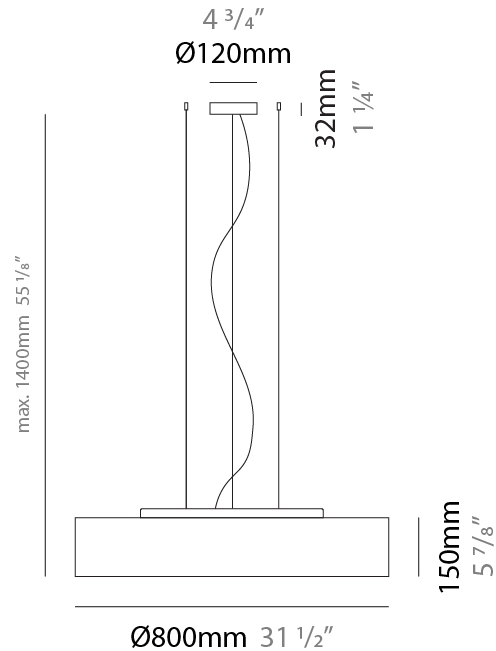

MIRYA SUSPENSION

D51068-

base number   Finish
Options

1. To build a product code in our configurator select the specify button on the base model # product page
2. To build a manual product code on this datasheet choose from the options listed below in blue font and add the suffix to the base model #

GENERAL

Series: Mirya
Brand: Fambuena
Division: Design
Mounting Type: Suspension
Mounting Location: Ceiling
Subcategory: Ambient

PHYSICAL

Shape: Cylinder
Diameter (mm): 800
Diameter (in): 31 1/2"
Height (mm): 150
Height (in): 5 7/8"
Max. Overall Height (mm): 1400
Max. Overall Height (in): 55 1/8"
Light Distribution: Direct / Indirect
Weight (kg): 5.1
Weight (lbs): 11.24
Diffuser: Opal Satined PMMA Diffuser
Fixture Finish: WHI / BLK / CHA / OWH / SIL / RED
Fixture Material: Metal / Cotton
Cable Details: Cable length 2000mm / 79"

ELECTRICAL

Number of Lamps: 4
Lamp Type: LED Retrofit
Lamp Shape: A19
Bulb Included: Bulb Not Included
Total Output Wattage (W): 52
Max. Wattage Per Lamp (W): 13
Lamp Base: E26
Input Voltage (V): 120
Upon Request: 277Vac / GU24

LED

OPTICAL

RATINGS AND CERTIFICATIONS

Certified By: Certified for North American Standards
IP rating: IP20