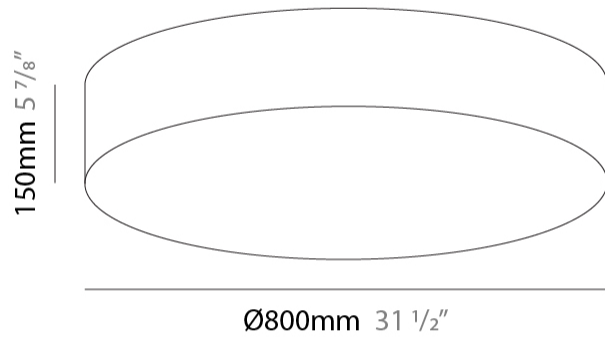

MIRYA SURFACE

D52000-

base number   Finish
Options

PROJECT	_____
TYPE	_____
SPECIFIER	_____
QUANTITY	_____
DATE	_____

1. To build a product code in our configurator select the specify button on the base model # product page
2. To build a manual product code on this datasheet choose from the options listed below in blue font and add the suffix to the base model #

GENERAL

Series: Mirya _____
Brand: Fambuena _____
Division: Design _____
Mounting Type: Surface _____
Mounting Location: Ceiling _____
Subcategory: Ambient _____

PHYSICAL

Shape: Cylinder _____
Diameter (mm): 800 _____
Diameter (in): 31 1/2 _____
Height (mm): 150 _____
Height (in): 5 7/8 _____
Light Distribution: Direct _____
Weight (kg): 4.75 _____
Weight (lbs): 10.47 _____
Diffuser: Opal Satined PMMA Diffuser _____
Fixture Finish: WHI / BLK / CHA / OWH / SIL / RED _____
Fixture Material: Metal / Cotton _____

ELECTRICAL

Number of Lamps: 4 _____
Lamp Type: LED Retrofit _____
Lamp Shape: A19 _____
Bulb Included: Bulb Not Included _____
Total Output Wattage (W): 52 _____
Max. Wattage Per Lamp (W): 13 _____
Lamp Base: E26 _____
Input Voltage (V): 120 _____
Upon Request: 277Vac / GU24 _____

LED

OPTICAL

RATINGS AND CERTIFICATIONS

Certified By: Certified for North American Standards _____
IP rating: IP20 _____