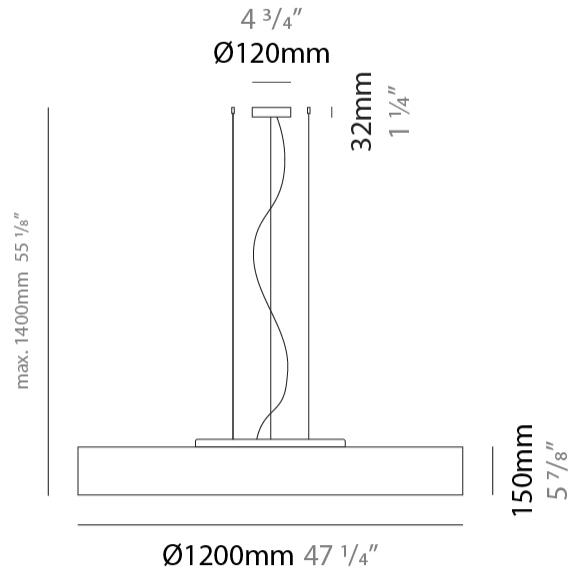

PROJECT	_____
TYPE	_____
SPECIFIER	_____
QUANTITY	_____
DATE	_____

MIRYA SUSPENSION

D51069-

base number   Finish
Options

1. To build a product code in our configurator select the specify button on the base model # product page
2. To build a manual product code on this datasheet choose from the options listed below in blue font and add the suffix to the base model #

GENERAL

Series: Mirya
Brand: Fambuena
Division: Design
Mounting Type: Suspension
Mounting Location: Ceiling
Subcategory: Ambient

PHYSICAL

Shape: Cylinder
Diameter (mm): 1200
Diameter (in): 47 1/4
Height (mm): 150
Height (in): 5 7/8
Max. Overall Height (mm): 1400
Max. Overall Height (in): 55 1/8
Light Distribution: Direct / Indirect
Diffuser: Opal Satined PMMA Diffuser
Fixture Finish: WHI / BLK / CHA / OWH / SIL / RED
Fixture Material: Metal / Cotton
Cable Details: Cable length 2000mm / 79"

ELECTRICAL

Number of Lamps: 5
Lamp Type: LED Retrofit
Lamp Shape: A19
Bulb Included: Bulb Not Included
Total Output Wattage (W): 65
Max. Wattage Per Lamp (W): 13
Lamp Base: E26
Input Voltage (V): 120
Upon Request: 277Vac / GU24

LED

OPTICAL

RATINGS AND CERTIFICATIONS

Certified By: Certified for North American Standards
IP rating: IP20