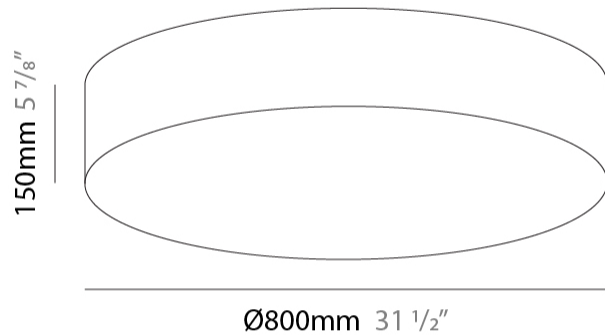

MIRYA SURFACE

D52000-

base number Finish
Options

PROJECT
TYPE
SPECIFIER
QUANTITY
DATE

1. To build a product code in our configurator select the specify button on the base model # product page
2. To build a manual product code on this datasheet choose from the options listed below in blue font and add the suffix to the base model #

GENERAL

Series: Mirya
Brand: Fambuena
Division: Design
Mounting Type: Surface
Mounting Location: Ceiling
Subcategory: Ambient

PHYSICAL

Shape: Cylinder
Diameter (mm): 800
Diameter (in): 31 1/2
Height (mm): 150
Height (in): 5 7/8
Light Distribution: Direct
Weight (kg): 4.75
Weight (lbs): 10.47
Diffuser: Opal Satined PMMA Diffuser
Fixture Finish: WHI / BLK / CHA / OWH / SIL / RED
Fixture Material: Metal / Cotton

ELECTRICAL

Number of Lamps: 4
Lamp Type: LED Retrofit
Lamp Shape: A19
Bulb Included: Bulb Not Included
Total Output Wattage (W): 52
Max. Wattage Per Lamp (W): 13
Lamp Base: E26
Input Voltage (V): 120
Upon Request: 277Vac / GU24

LED

OPTICAL

RATINGS AND CERTIFICATIONS

Certified By: Certified for North American Standards
IP rating: IP20