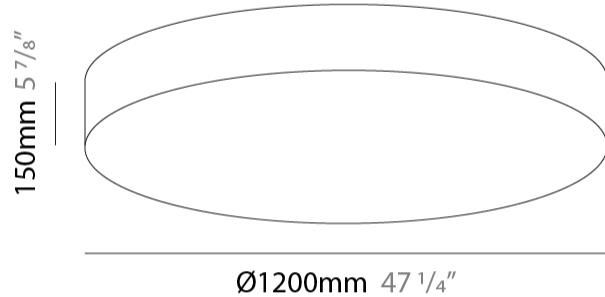

PROJECT
TYPE
SPECIFIER
QUANTITY
DATE

MIRYA SURFACE

D52001-

base number   Finish
Options

1. To build a product code in our configurator select the specify button on the base model # product page
2. To build a manual product code on this datasheet choose from the options listed below in blue font and add the suffix to the base model #

GENERAL

Series: Mirya
Brand: Fambuena
Division: Design
Mounting Type: Surface
Mounting Location: Ceiling
Subcategory: Ambient

PHYSICAL

Shape: Cylinder
Diameter (mm): 1200
Diameter (in): 47 1/4
Height (mm): 150
Height (in): 5 7/8
Light Distribution: Direct
Weight (kg): 6.8
Weight (lbs): 14.99
Diffuser: Opal Satined PMMA Diffuser
Fixture Finish: WHI / BLK / CHA / OWH / SIL / RED
Fixture Material: Metal / Cotton

ELECTRICAL

Number of Lamps: 5
Lamp Type: LED Retrofit
Lamp Shape: A19
Bulb Included: Bulb Included
Total Output Wattage (W): 65
Max. Wattage Per Lamp (W): 13
Lamp Base: E26
Input Voltage (V): 120
Upon Request: 277Vac / GU24

LED

OPTICAL

RATINGS AND CERTIFICATIONS

Certified By: Certified for North American Standards
IP rating: IP20