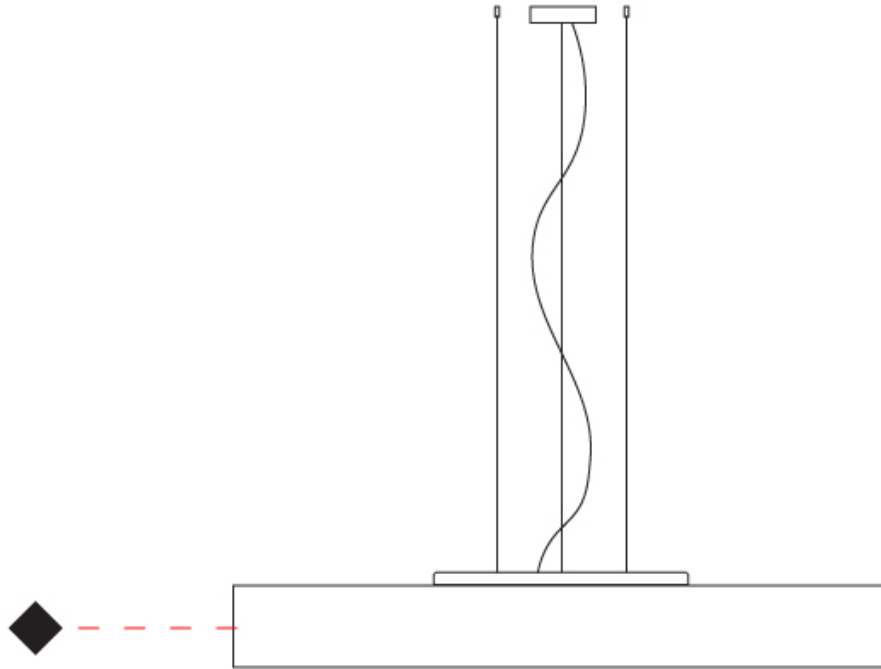

MIRYA SUSPENSION

D51069-

PROJECT

TYPE

SPECIFIER

QUANTITY

DATE

D