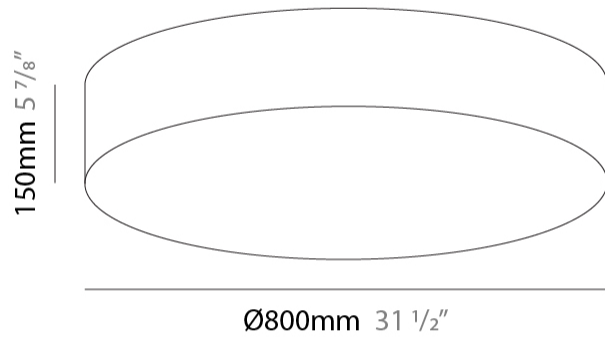

PROJECT
TYPE
SPECIFIER
QUANTITY
DATE

MIRYA SURFACE

D52000-

base number Finish
Options

1. To build a product code in our configurator select the specify button on the base model # product page
2. To build a manual product code on this datasheet choose from the options listed below in blue font and add the suffix to the base model #

GENERAL

Series: Mirya
Brand: Fambuena
Division: Design
Mounting Type: Surface
Mounting Location: Ceiling
Subcategory: Ambient

PHYSICAL

Shape: Cylinder
Diameter (mm): 800
Diameter (in): 31 1/2
Height (mm): 150
Height (in): 5 7/8
Light Distribution: Direct
Weight (kg): 4.75
Weight (lbs): 10.47
Diffuser: Opal Satined PMMA Diffuser
Fixture Finish: WHI / BLK / CHA / OWH / SIL / RED
Fixture Material: Metal / Cotton

ELECTRICAL

Number of Lamps: 4
Lamp Type: LED Retrofit
Lamp Shape: A19
Bulb Included: Bulb Not Included
Total Output Wattage (W): 52
Max. Wattage Per Lamp (W): 13
Lamp Base: E26
Input Voltage (V): 120
Upon Request: 277Vac / GU24

LED

OPTICAL

RATINGS AND CERTIFICATIONS

Certified By: Certified for North American Standards
IP rating: IP20