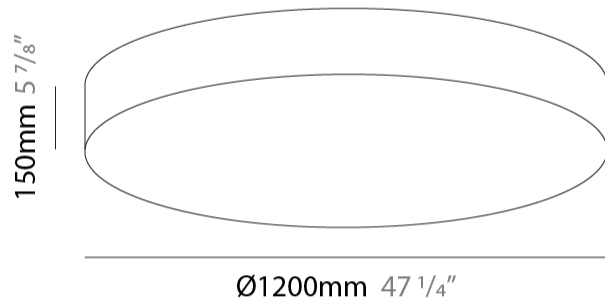

MIRYA SURFACE

D52001-

base number   Finish
Options

PROJECT	_____
TYPE	_____
SPECIFIER	_____
QUANTITY	_____
DATE	_____

1. To build a product code in our configurator select the specify button on the base model # product page
2. To build a manual product code on this datasheet choose from the options listed below in blue font and add the suffix to the base model #

GENERAL

Series: Mirya _____
Brand: Fambuena _____
Division: Design _____
Mounting Type: Surface _____
Mounting Location: Ceiling _____
Subcategory: Ambient _____

PHYSICAL

Shape: Cylinder _____
Diameter (mm): 1200 _____
Diameter (in): 47 1/4 _____
Height (mm): 150 _____
Height (in): 5 7/8 _____
Light Distribution: Direct _____
Weight (kg): 6.8 _____
Weight (lbs): 14.99 _____
Diffuser: Opal Satined PMMA Diffuser _____
Fixture Finish: WHI / BLK / CHA / OWH / SIL / RED _____
Fixture Material: Metal / Cotton _____

ELECTRICAL

Number of Lamps: 5 _____
Lamp Type: LED Retrofit _____
Lamp Shape: A19 _____
Bulb Included: Bulb Included _____
Total Output Wattage (W): 65 _____
Max. Wattage Per Lamp (W): 13 _____
Lamp Base: E26 _____
Input Voltage (V): 120 _____
Upon Request: 277Vac / GU24 _____

LED

OPTICAL

RATINGS AND CERTIFICATIONS

Certified By: Certified for North American Standards _____
IP rating: IP20 _____