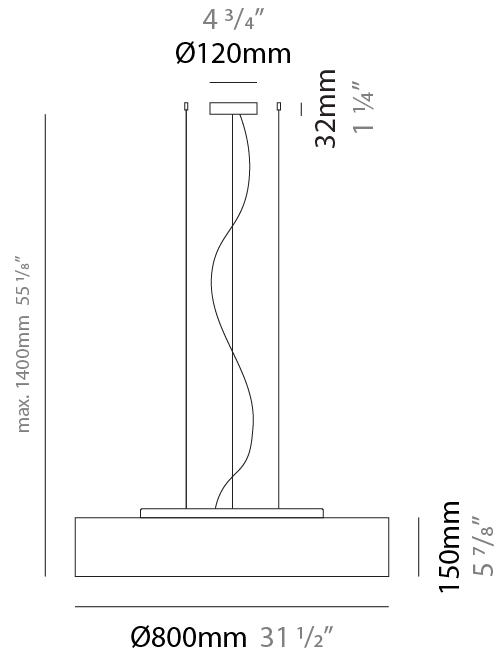

MIRYA SUSPENSION

D51068-

base number   Finish
Options

1. To build a product code in our configurator select the specify button on the base model # product page
2. To build a manual product code on this datasheet choose from the options listed below in blue font and add the suffix to the base model #

GENERAL

Series: Mirya
Brand: Fambuena
Division: Design
Mounting Type: Suspension
Mounting Location: Ceiling
Subcategory: Ambient

PHYSICAL

Shape: Cylinder
Diameter (mm): 800
Diameter (in): 31 1/2
Height (mm): 150
Height (in): 5 7/8
Max. Overall Height (mm): 1400
Max. Overall Height (in): 55 1/8
Light Distribution: Direct / Indirect
Weight (kg): 5.1
Weight (lbs): 11.24
Diffuser: Opal Satined PMMA Diffuser
[Fixture Finish: WHI / BLK / CHA / OWH / SIL / RED](#)
Fixture Material: Metal / Cotton
Cable Details: Cable length 2000mm / 79"

ELECTRICAL

Number of Lamps: 4
Lamp Type: LED Retrofit
Lamp Shape: A19
Bulb Included: Bulb Not Included
Total Output Wattage (W): 52
Max. Wattage Per Lamp (W): 13
Lamp Base: E26
Input Voltage (V): 120
Upon Request: 277Vac / GU24

LED

OPTICAL

RATINGS AND CERTIFICATIONS

Certified By: Certified for North American Standards
IP rating: IP20