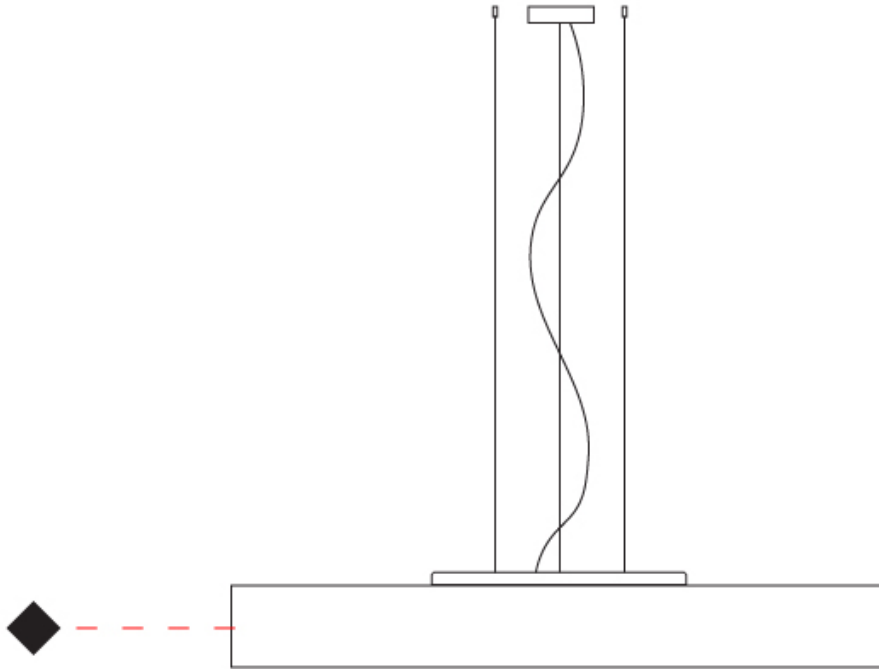

MIRYA SUSPENSION

D51069-

PROJECT

TYPE

SPECIFIER

QUANTITY

DATE

D