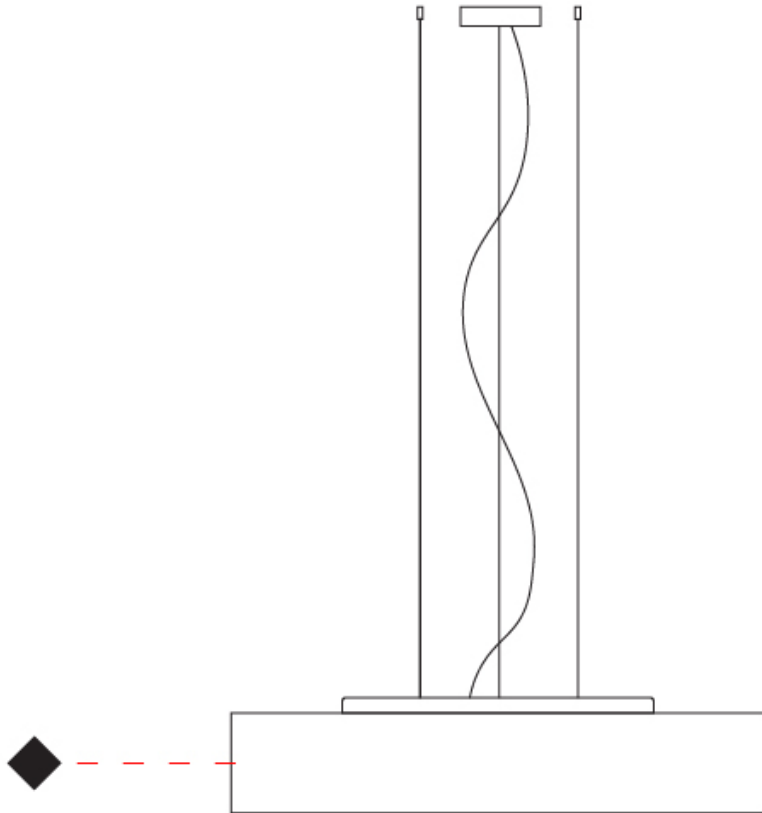

MIRYA SUSPENSION

D51068-

PROJECT	_____
TYPE	_____
SPECIFIER	_____
QUANTITY	_____
DATE	_____

D