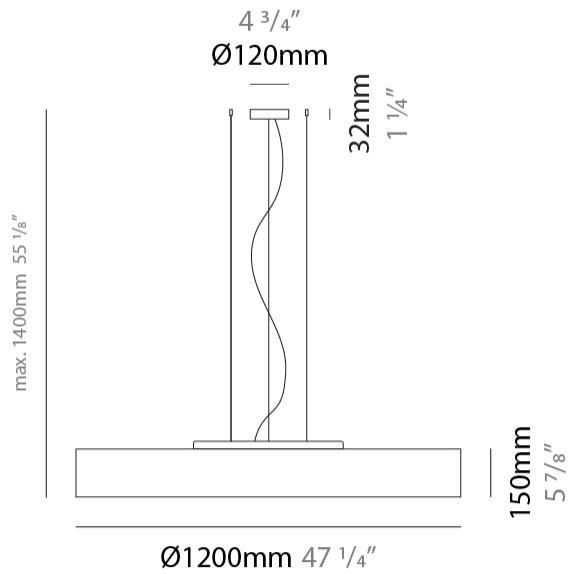

PROJECT	
TYPE	
SPECIFIER	
QUANTITY	
DATE	

MIRYA SUSPENSION

D51069-

base number   Finish
Options

1. To build a product code in our configurator select the specify button on the base model # product page
2. To build a manual product code on this datasheet choose from the options listed below in blue font and add the suffix to the base model #

GENERAL

Series: Mirya
Brand: Fambuena
Division: Design
Mounting Type: Suspension
Mounting Location: Ceiling
Subcategory: Ambient

PHYSICAL

Shape: Cylinder
Diameter (mm): 1200
Diameter (in): 47 1/4
Height (mm): 150
Height (in): 5 7/8
Max. Overall Height (mm): 1400
Max. Overall Height (in): 55 1/8
Light Distribution: Direct / Indirect
Diffuser: Opal Satined PMMA Diffuser
Fixture Finish: WHI / BLK / CHA / OWH / SIL / RED
Fixture Material: Metal / Cotton
Cable Details: Cable length 2000mm / 79"

ELECTRICAL

Number of Lamps: 5
Lamp Type: LED Retrofit
Lamp Shape: A19
Bulb Included: Bulb Not Included
Total Output Wattage (W): 65
Max. Wattage Per Lamp (W): 13
Lamp Base: E26
Input Voltage (V): 120
Upon Request: 277Vac / GU24

LED

OPTICAL

RATINGS AND CERTIFICATIONS

Certified By: Certified for North American Standards
IP rating: IP20