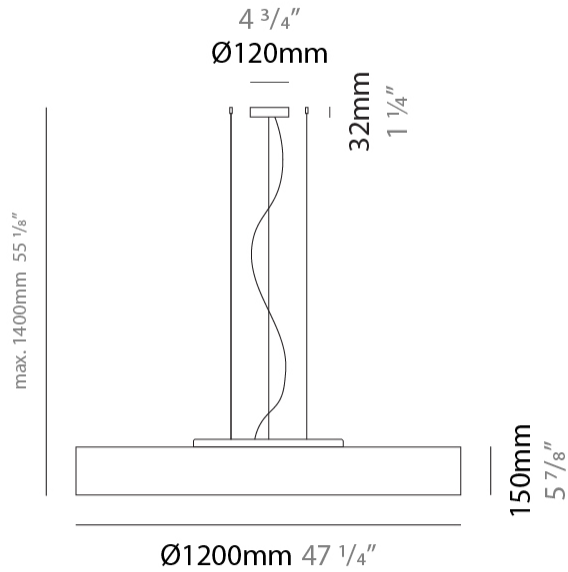

PROJECT	_____
TYPE	_____
SPECIFIER	_____
QUANTITY	_____
DATE	_____

MIRYA SUSPENSION

D51069-

base number   Finish
Options

1. To build a product code in our configurator select the specify button on the base model # product page
2. To build a manual product code on this datasheet choose from the options listed below in blue font and add the suffix to the base model #

GENERAL

Series: Mirya _____
Partner: Fambuena _____
Division: Design _____
Installation: Suspension _____
Product Type: Pendant _____
Mounting Location: Ceiling _____
Light Distribution: Direct / Indirect _____

PHYSICAL

Shape: Cylinder _____
Diameter (mm): 1200 _____
Diameter (in): 47 1/4 _____
Height (mm): 150 _____
Height (in): 5 7/8 _____
Max. Overall Height (mm): 1400 _____
Max. Overall Height (in): 55 1/8 _____
Diffuser: Opal Satined PMMA Diffuser _____
Fixture Finish: WHI / BLK / CHA / OWH / SIL / RED _____
Fixture Material: Cotton / Metal _____
Primary Material: Fabric _____
Cable Details: Cable length 2000mm / 79" _____

ELECTRICAL

Number of Lamps: 5 _____
Lamp Type: LED Retrofit _____
Lamp Shape: A19 _____
Bulb Included: Bulb Not Included _____
Total Output Wattage (W): 65 _____
Max. Wattage Per Lamp (W): 13 _____
Lamp Base: E26 _____
Input Voltage (V): 120 _____
Upon Request: 277Vac / GU24 _____

LED

OPTICAL

RATINGS AND CERTIFICATIONS

Certified By: Certified for North American Standards _____
IP rating: IP20 _____