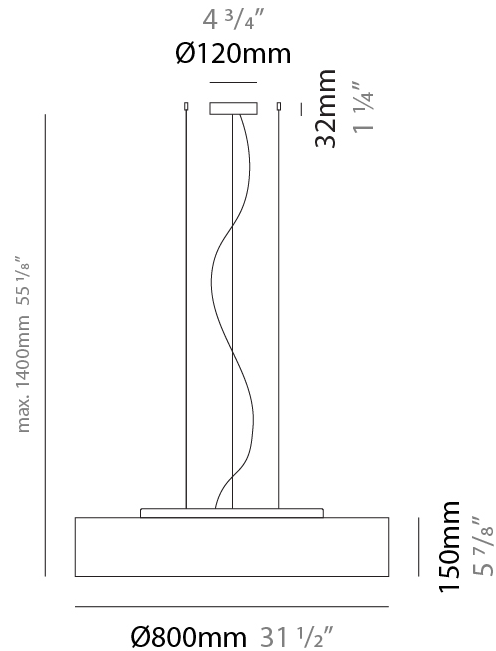

PROJECT	
TYPE	
SPECIFIER	
QUANTITY	
DATE	

MIRYA SUSPENSION

D51068-

base number   Finish
Options

1. To build a product code in our configurator select the specify button on the base model # product page
2. To build a manual product code on this datasheet choose from the options listed below in blue font and add the suffix to the base model #

GENERAL

Series: Mirya
Partner: Fambuena
Division: Design
Installation: Suspension
Product Type: Pendant
Mounting Location: Ceiling
Light Distribution: Direct / Indirect

PHYSICAL

Shape: Cylinder
Diameter (mm): 800
Diameter (in): 31 1/2
Height (mm): 150
Height (in): 5 7/8
Max. Overall Height (mm): 1400
Max. Overall Height (in): 55 1/8
Weight (kg): 5.1
Weight (lbs): 11.24
Diffuser: Opal Satined PMMA Diffuser
Fixture Finish: WHI / BLK / CHA / OWH / SIL / RED
Fixture Material: Cotton / Metal
Primary Material: Fabric
Cable Details: Cable length 2000mm / 79"

ELECTRICAL

Number of Lamps: 4
Lamp Type: LED Retrofit
Lamp Shape: A19
Bulb Included: Bulb Not Included
Total Output Wattage (W): 52
Max. Wattage Per Lamp (W): 13
Lamp Base: E26
Input Voltage (V): 120
Upon Request: 277Vac / GU24

LED

OPTICAL

RATINGS AND CERTIFICATIONS

Certified By: Certified for North American Standards
IP rating: IP20