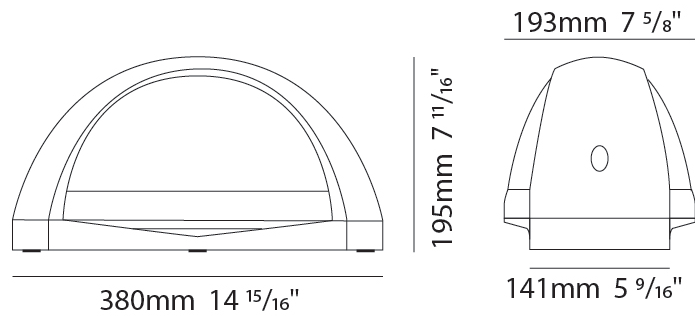

GENERAL

Series: Mistral
Brand: Side
Division: Exterior
Mounting Type: Surface
Mounting Location: Wall
Subcategory: Wall Effect

PHYSICAL

Shape: Abstract
Length (mm): 380
Length (in): 14 ¹⁵/₁₆
Width (mm): 193
Width (in): 7 ⁵/₈
Extension (mm): 195
Extension (in): 7 ¹¹/₁₆
Light Distribution: Direct
Weight (kg): 6
Weight (lbs): 13.2
Diffuser: Frosted tempered glass
Gasket: Silicon rubber
Fixture Finish: WHI / BLK / GRY
Fixture Material: Aluminum Die Cast

ELECTRICAL

Lamp Type: LED (Zhaga Standard)
Input Wattage (W): 25
Total Output Wattage (W): 22
Dimming: Non-Dimmable
Driver Included: Yes
Driver Location: Integrated
Driver Type: Constant Current - Universal
Driver Class: Class 2
Input Voltage (V): 120 - 277
Constant Current (MA): 500
Upon Request: (Not included - see components [IP65 or higher enclosure to be supplied by others]) Remote: 0-10Vdc dimming / Phase dimming @120Vac only

LED

Color Temperature (°K): 3000 / 4000
Max. Delivered Lumen (lm): 1269.4 / 1428
Nominal Lumen (lm): 2400 / 2700
CRI: >80 CRI
Efficiency (%): 99.8
Lamp Life (hrs): 50000

OPTICAL

Reflector: Pure Aluminium Reflector
Beam Angle: Symmetric

RATINGS AND CERTIFICATIONS

Certified By: Certified for North American Standards
IP rating: IP65

PROJECT
TYPE
SPECIFIER
QUANTITY
DATE