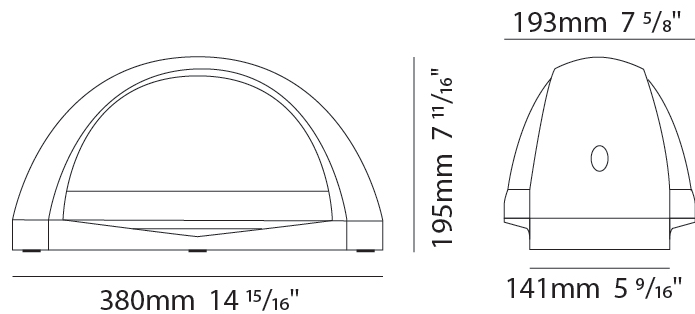

GENERAL

Series: Mistral
Brand: Side
Division: Exterior
Mounting Type: Surface
Mounting Location: Wall
Subcategory: Wall Effect

PHYSICAL

Shape: Abstract
Width (mm): 380
Width (in): 14 ¹⁵/₁₆
Height (mm): 193
Height (in): 7 ⁵/₈
Extension (mm): 195
Extension (in): 7 ¹¹/₁₆
Light Distribution: Direct / Indirect
Weight (kg): 6
Weight (lbs): 13.2
Diffuser: Frosted tempered glass
Gasket: Silicon rubber
Fixture Finish: WHI / BLK / GRY
Fixture Material: Aluminum Die Cast

ELECTRICAL

Lamp Type: LED (Zhaga Standard)
Input Wattage (W): 47
Total Output Wattage (W): 44
Dimming: 0-10V Dimming / Phase Dimming (120Vac Only)
Driver Included: Yes
Driver Location: Integrated
Driver Type: Constant Current - Universal
Driver Class: Class 2
Input Voltage (V): 120 - 277
Constant Current (MA): 500
Upon Request: (Not included - see components [IP65 or higher enclosure to be supplied by others]) Remote: 0-10Vdc dimming / Phase dimming @120Vac only / (Included) Integral: Non-dimming 277Vac

LED

Color Temperature (°K): 3000 / 4000
Max. Delivered Lumen (lm): 2540.2 / 2857.7
CRI: >80 CRI
Efficiency (%): 99.8
Lamp Life (hrs): 50000

OPTICAL

Reflector: Pure Aluminium Reflector
Beam Angle: Symmetric

RATINGS AND CERTIFICATIONS

Certified By: Certified for North American Standards
IP rating: IP65