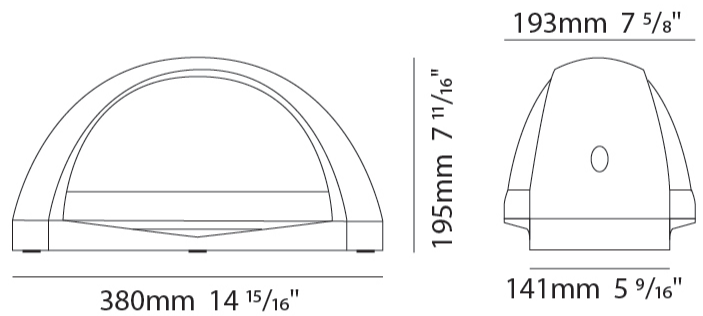

GENERAL

Series: Mistral
Brand: Side
Division: Exterior
Mounting Type: Surface
Mounting Location: Wall
Subcategory: Wall Effect

PHYSICAL

Shape: Abstract
Length (mm): 380
Length (in): 14 ¹⁵/₁₆
Width (mm): 193
Width (in): 7 ⁵/₈
Extension (mm): 195
Extension (in): 7 ¹¹/₁₆
Light Distribution: Direct
Weight (kg): 6
Weight (lbs): 13.2
Diffuser: Frosted tempered glass
Gasket: Silicon rubber
Fixture Finish: WHI / BLK / GRY
Fixture Material: Aluminum Die Cast

ELECTRICAL

Lamp Type: LED (Zhaga Standard)
Input Wattage (W): 25
Total Output Wattage (W): 22
Dimming: Non-Dimmable
Driver Included: Yes
Driver Location: Integrated
Driver Type: Constant Current - Universal
Driver Class: Class 2
Input Voltage (V): 120 - 277
Constant Current (MA): 500
Upon Request: (Not included - see components [IP65 or higher enclosure to be supplied by others]) Remote: 0-10Vdc dimming / Phase dimming @120Vac only

LED

Color Temperature (°K): 3000 / 4000
Max. Delivered Lumen (lm): 1269.4 / 1428
Nominal Lumen (lm): 2400 / 2700
CRI: >80 CRI
Efficiency (%): 99.8
Lamp Life (hrs): 50000

OPTICAL

Reflector: Pure Aluminium Reflector
Beam Angle: Symmetric

RATINGS AND CERTIFICATIONS

Certified By: Certified for North American Standards
IP rating: IP65