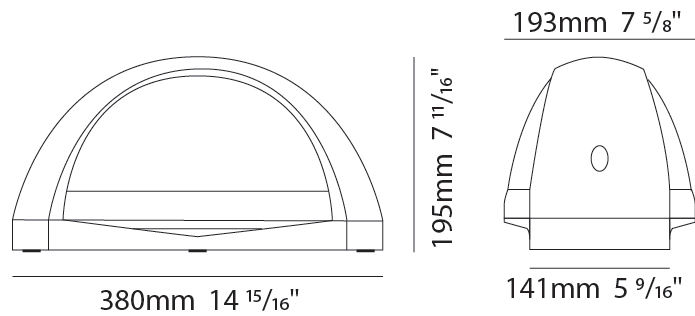

GENERAL

Series: Mistral
Brand: Side
Division: Exterior
Mounting Type: Surface
Mounting Location: Wall
Subcategory: Wall Effect

PHYSICAL

Shape: Abstract
Length (mm): 380
Length (in): 14 ¹⁵/₁₆
Width (mm): 193
Width (in): 7 ⁵/₈
Extension (mm): 195
Extension (in): 7 ¹¹/₁₆
Light Distribution: Direct
Weight (kg): 6
Weight (lbs): 13.2
Diffuser: Frosted tempered glass
Gasket: Silicon rubber
Fixture Finish: WHI / BLK / GRY
Fixture Material: Aluminum Die Cast

ELECTRICAL

Lamp Type: LED (Zhaga Standard)
Input Wattage (W): 25
Total Output Wattage (W): 22
Dimming: Non-Dimmable
Driver Included: Yes
Driver Location: Integrated
Driver Type: Constant Current - Universal
Driver Class: Class 2
Input Voltage (V): 120 - 277
Constant Current (MA): 500
Upon Request: (Not included - see components [IP65 or higher enclosure to be supplied by others]) Remote: 0-10Vdc dimming / Phase dimming @120Vac only

LED

Color Temperature (°K): 3000 / 4000
Max. Delivered Lumen (lm): 1269.4 / 1428
Nominal Lumen (lm): 2400 / 2700
CRI: >80 CRI
Efficiency (%): 99.8
Lamp Life (hrs): 50000

OPTICAL

Reflector: Pure Aluminium Reflector
Beam Angle: Symmetric

RATINGS AND CERTIFICATIONS

Certified By: Certified for North American Standards
IP rating: IP65