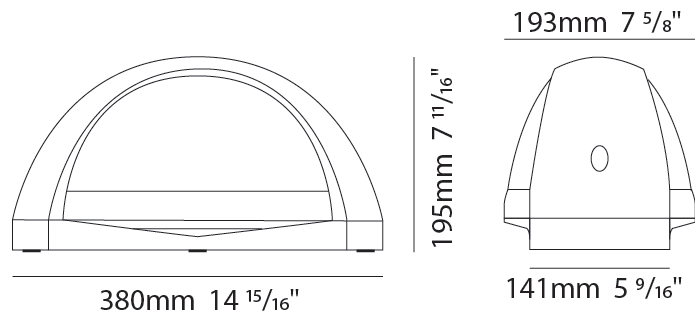

GENERAL

Series: Mistral
Brand: Side
Division: Exterior
Mounting Type: Surface
Mounting Location: Wall
Subcategory: Wall Effect

PHYSICAL

Shape: Abstract
Length (mm): 380
Length (in): 14 ¹⁵/₁₆
Width (mm): 193
Width (in): 7 ⁵/₈
Extension (mm): 195
Extension (in): 7 ¹¹/₁₆
Light Distribution: Direct
Weight (kg): 6
Weight (lbs): 13.2
Diffuser: Frosted tempered glass
Gasket: Silicon rubber
Fixture Finish: WHI / BLK / GRY
Fixture Material: Aluminum Die Cast

ELECTRICAL

Lamp Type: LED (Zhaga Standard)
Input Wattage (W): 25
Total Output Wattage (W): 22
Dimming: Non-Dimmable
Driver Included: Yes
Driver Location: Integrated
Driver Type: Constant Current - Universal
Driver Class: Class 2
Input Voltage (V): 120 - 277
Constant Current (MA): 500
Upon Request: (Not included - see components [IP65 or higher enclosure to be supplied by others]) Remote: 0-10Vdc dimming / Phase dimming @120Vac only

LED

Color Temperature (°K): 3000 / 4000
Max. Delivered Lumen (lm): 1269.4 / 1428
Nominal Lumen (lm): 2400 / 2700
CRI: >80 CRI
Efficiency (%): 99.8
Lamp Life (hrs): 50000

OPTICAL

Reflector: Pure Aluminium Reflector
Beam Angle: Symmetric

RATINGS AND CERTIFICATIONS

Certified By: Certified for North American Standards
IP rating: IP65