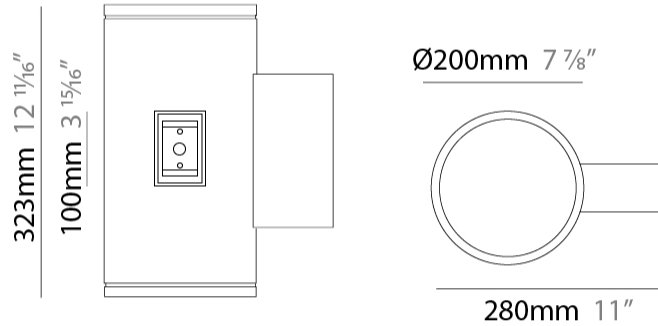

GENERAL

Series: Monaco
Brand: Platek
Division: Exterior
Mounting Type: Surface
Mounting Location: Wall
Subcategory: Wall Effect

PHYSICAL

Shape: Cylinder
Diameter (mm): 115
Diameter (in): 4 1/2
Height (mm): 220
Extension (mm): 172.3
Extension (in): 6 3/4
Light Distribution: Direct
Weight (kg): 6
Weight (lbs): 13.23
Screws: A4 stainless steel
Diffuser: Clear tempered glass
Fixture Finish: [BLK / WHI / GRY / COR / ANT / BRZ](#)
Fixture Material: Extruded Aluminum

ELECTRICAL

Lamp Type: LED
Input Wattage (W): 11
Total Output Wattage (W): 10
Dimming: Non-Dimming / Phase Dimming (120vac Only)
Driver Included: Yes
Driver Location: Integrated
Driver Type: Constant Current - Universal
Driver Class: Class 2
Input Voltage (V): 120 - 277
Constant Current (MA): 250
Upon Request: (Not included - see components [IP65 or higher enclosure to be supplied by others]) Remote: 0-10Vdc dimming

LED

Number of LEDs: 1
Color Temperature (°K): [3000 / 4000](#)
Max. Delivered Lumen (lm): 480 / 500
Nominal Lumen (lm): 1250 / 1365
CRI: >80 CRI
Lamp Life (hrs): 60000

OPTICAL

Optic: [Single Emission](#)
Beam Angle: 13 / 60

RATINGS AND CERTIFICATIONS

Certified By: Certified for North American Standards
IP rating: IP65
IK Rating: IK08
Bug Rating: B1 U0 G0
Upon Request: Higher Maximum Ambient Temperature