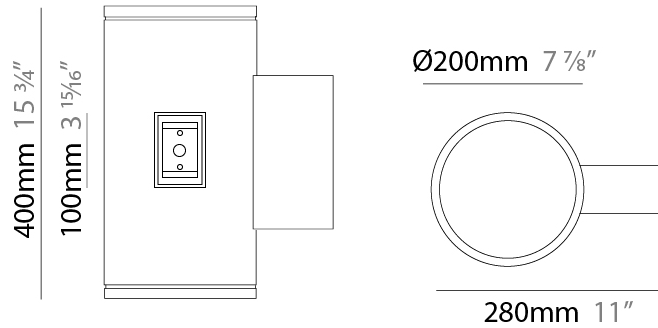

GENERAL

Series: Monaco
Brand: Platek
Division: Exterior
Mounting Type: Surface
Mounting Location: Wall
Subcategory: Wall Effect

PHYSICAL

Shape: Cylinder
Diameter (mm): 115
Diameter (in): 4 1/2
Height (mm): 220
Height (in): 8 11/16
Extension (mm): 172
Extension (in): 6 3/4
Light Distribution: Direct / Indirect
Weight (kg): 6
Weight (lbs): 13.2
Screws: A4 stainless steel
Diffuser: Clear tempered glass
Fixture Finish: [BLK](#) / [WHI](#) / [GRY](#) / [COR](#) / [ANT](#) / [BRZ](#)
Fixture Material: Extruded Aluminum

ELECTRICAL

Lamp Type: LED
Input Wattage (W): 22
Total Output Wattage (W): 18.5
Dimming: Non-Dimming / Phase Dimming (120vac Only)
Driver Included: Yes
Driver Location: Integrated
Driver Type: Constant Current - Universal
Driver Class: Class 2
Input Voltage (V): 120 - 277
Constant Current (MA): 250
Upon Request: (Not included - see components [IP65 or higher enclosure to be supplied by others]) Remote: 0-10Vdc dimming

LED

Number of LEDs: 2
Color Temperature (°K): [3000](#) / [4000](#)
Max. Delivered Lumen (lm): 960 / 990
Nominal Lumen (lm): 2500 / 2730
CRI: >80 CRI
Lamp Life (hrs): 60000

OPTICAL

Optic®: [Double Emission](#)
Beam Angle: 13 / 60 / 13/60

RATINGS AND CERTIFICATIONS

Certified By: Certified for North American Standards
IP rating: IP65
IK Rating: IK08
Bug Rating: B1 U3 G0
Upon Request: Higher Maximum Ambient Temperature

PROJECT
TYPE
SPECIFIER
QUANTITY
DATE