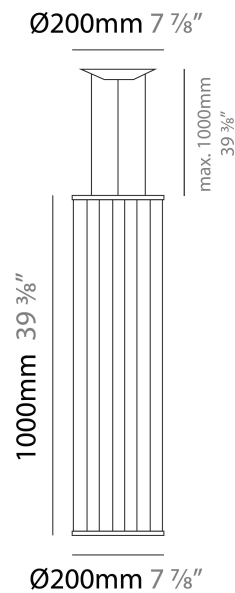

MORGANA SUSPENSION

D111192-

base number Finish
Options

1. To build a product code in our configurator select the specify button on the base model # product page
2. To build a manual product code on this datasheet choose from the options listed below in blue font and add the suffix to the base model #

GENERAL

Series: Morgana
Partner: Ole
Division: Design
Installation: Suspension
Product Type: Pendant
Mounting Location: Ceiling
Light Distribution: Adjustable

PHYSICAL

Shape: Abstract
Diameter (mm): 200
Diameter (in): 7 7/8
Height (mm): 1000
Height (in): 39 3/8
Max. Overall Height (mm): 1100
Max. Overall Height (in): 43 5/16
Fixture Finish: [BEI](#) / [BLK](#) / [BLU](#) / [COG](#) / [DGN](#) / [GRY](#) / [MRN](#) / [MOC](#) / [MUS](#) / [OLV](#) / [SIL](#) / [STN](#) / [TER](#) / [WHI](#)
Holder Finish: Matte Black
Fixture Material: Fabric Cord / Metal
Primary Material: Fabric - Recycled
Cable Details: 0-100mm Cable
Upon Request: Other fabric cord colors available upon request (see downloadable finish chart)

ELECTRICAL

Number of Lamps: 1
Lamp Type: LED Retrofit
Bulb Included: Bulb Not Included
Max. Wattage Per Lamp (W): 15
Lamp Base: E26
Input Voltage (V): 120
Upon Request: 277Vac / GU24

LED

OPTICAL

RATINGS AND CERTIFICATIONS

Certified By: Certified for North American Standards
IP rating: IP20

PROJECT _____
TYPE _____
SPECIFIER _____
QUANTITY _____
DATE _____