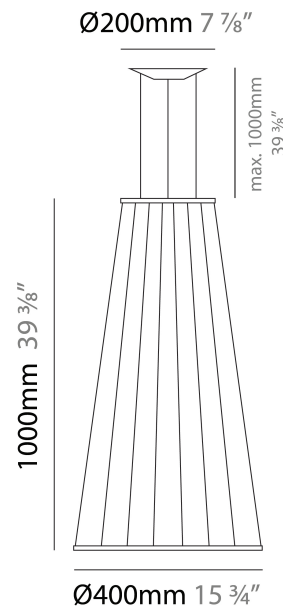

MORGANA SUSPENSION

D111193-

base number Finish
Options

1. To build a product code in our configurator select the specify button on the base model # product page
2. To build a manual product code on this datasheet choose from the options listed below in blue font and add the suffix to the base model #

GENERAL

Series: Morgana
Partner: Ole
Division: Design
Installation: Suspension
Product Type: Pendant
Mounting Location: Ceiling
Light Distribution: Adjustable

PHYSICAL

Shape: Abstract
Diameter (mm): 400
Diameter (in): 15 3/4
Height (mm): 1000
Height (in): 39 3/8
Max. Overall Height (mm): 1100
Max. Overall Height (in): 43 5/16
Fixture Finish: [BEI](#) / [BLK](#) / [BLU](#) / [COG](#) / [DGN](#) / [GRY](#) / [MRN](#) / [MOC](#) / [MUS](#) / [OLV](#) / [SIL](#) / [STN](#) / [TER](#) / [WHI](#)
Holder Finish: Matte Black
Fixture Material: Fabric Cord / Metal
Primary Material: Fabric - Recycled
Cable Details: 0-100mm Cable
Upon Request: Other fabric cord colors available upon request (see downloadable finish chart)

ELECTRICAL

Number of Lamps: 1
Lamp Type: LED Retrofit
Bulb Included: Bulb Not Included
Max. Wattage Per Lamp (W): 15
Lamp Base: E26
Input Voltage (V): 120
Upon Request: 277Vac / GU24

LED

OPTICAL

RATINGS AND CERTIFICATIONS

Certified By: Certified for North American Standards
IP rating: IP20

PROJECT
TYPE
SPECIFIER
QUANTITY
DATE