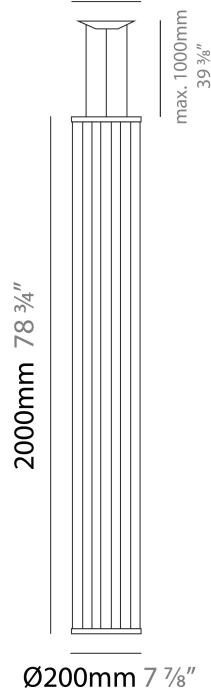

Ø200mm 7 7/8"