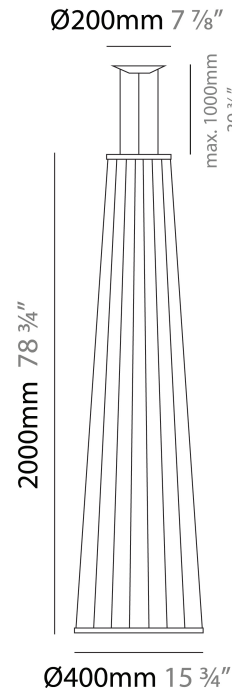

MORGANA SUSPENSION

D111194-

base number Finish
Options

1. To build a product code in our configurator select the specify button on the base model # product page
2. To build a manual product code on this datasheet choose from the options listed below in blue font and add the suffix to the base model #

GENERAL

Series: Morgana
Partner: Ole
Division: Design
Installation: Suspension
Product Type: Pendant
Mounting Location: Ceiling
Light Distribution: Adjustable

PHYSICAL

Shape: Abstract
Diameter (mm): 400
Diameter (in): 15 3/4
Height (mm): 2000
Height (in): 78 3/4
Max. Overall Height (mm): 2100
Max. Overall Height (in): 82 11/16
Fixture Finish: [BEI](#) / [BLK](#) / [BLU](#) / [COG](#) / [DGN](#) / [GRY](#) / [MRN](#) / [MOC](#) / [MUS](#) / [OLV](#) / [SIL](#) / [STN](#) / [TER](#) / [WHI](#)
Holder Finish: Matte Black
Fixture Material: Fabric Cord / Metal
Primary Material: Fabric - Recycled
Cable Details: 0-100mm Cable
Upon Request: Other fabric cord colors available upon request (see downloadable finish chart)

ELECTRICAL

Number of Lamps: 1
Lamp Type: LED Retrofit
Bulb Included: Bulb Not Included
Max. Wattage Per Lamp (W): 15
Lamp Base: E26
Input Voltage (V): 120
Upon Request: 277Vac / GU24

LED

OPTICAL

RATINGS AND CERTIFICATIONS

Certified By: Certified for North American Standards
IP rating: IP20

PROJECT
TYPE
SPECIFIER
QUANTITY
DATE