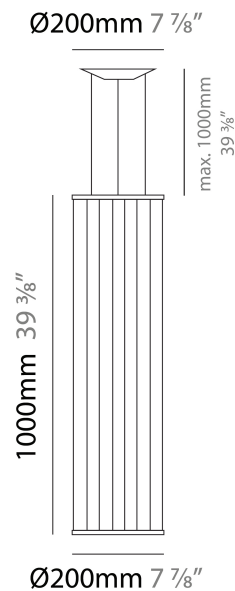

MORGANA SUSPENSION

D111192-

base number Finish
Options

1. To build a product code in our configurator select the specify button on the base model # product page
2. To build a manual product code on this datasheet choose from the options listed below in blue font and add the suffix to the base model #

GENERAL

Series: Morgana
Partner: Ole
Division: Design
Installation: Suspension
Product Type: Pendant
Mounting Location: Ceiling
Light Distribution: Adjustable

PHYSICAL

Shape: Abstract
Diameter (mm): 200
Diameter (in): 7 7/8
Height (mm): 1000
Height (in): 39 3/8
Max. Overall Height (mm): 1100
Max. Overall Height (in): 43 5/16
Fixture Finish: [BEI](#) / [BLK](#) / [BLU](#) / [COG](#) / [DGN](#) / [GRY](#) / [MRN](#) / [MOC](#) / [MUS](#) / [OLV](#) / [SIL](#) / [STN](#) / [TER](#) / [WHI](#)
Holder Finish: Matte Black
Fixture Material: Fabric Cord / Metal
Primary Material: Fabric - Recycled
Cable Details: 0-100mm Cable
Upon Request: Other fabric cord colors available upon request (see downloadable finish chart)

ELECTRICAL

Number of Lamps: 1
Lamp Type: LED Retrofit
Bulb Included: Bulb Not Included
Max. Wattage Per Lamp (W): 15
Lamp Base: E26
Input Voltage (V): 120
Upon Request: 277Vac / GU24

LED

OPTICAL

RATINGS AND CERTIFICATIONS

Certified By: Certified for North American Standards
IP rating: IP20

PROJECT
TYPE
SPECIFIER
QUANTITY
DATE