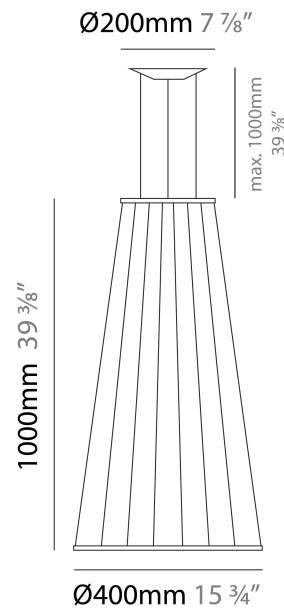

MORGANA SUSPENSION

D111193-

base number Finish
Options

1. To build a product code in our configurator select the specify button on the base model # product page
2. To build a manual product code on this datasheet choose from the options listed below in blue font and add the suffix to the base model #

GENERAL

Series: Morgana
Partner: Ole
Division: Design
Installation: Suspension
Product Type: Pendant
Mounting Location: Ceiling
Light Distribution: Adjustable

PHYSICAL

Shape: Abstract
Diameter (mm): 400
Diameter (in): 15 ³/₄
Height (mm): 1000
Height (in): 39 ³/₈
Max. Overall Height (mm): 1100
Max. Overall Height (in): 43 ⁵/₁₆
Fixture Finish: [BEI](#) / [BLK](#) / [BLU](#) / [COG](#) / [DGN](#) / [GRY](#) / [MRN](#) / [MOC](#) / [MUS](#) / [OLV](#) / [SIL](#) / [STN](#) / [TER](#) / [WHI](#)
Holder Finish: Matte Black
Fixture Material: Fabric Cord / Metal
Primary Material: Fabric - Recycled
Cable Details: 0-100mm Cable
Upon Request: Other fabric cord colors available upon request (see downloadable finish chart)

ELECTRICAL

Number of Lamps: 1
Lamp Type: LED Retrofit
Bulb Included: Bulb Not Included
Max. Wattage Per Lamp (W): 15
Lamp Base: E26
Input Voltage (V): 120
Upon Request: 277Vac / GU24

LED

OPTICAL

RATINGS AND CERTIFICATIONS

Certified By: Certified for North American Standards
IP rating: IP20

PROJECT
TYPE
SPECIFIER
QUANTITY
DATE