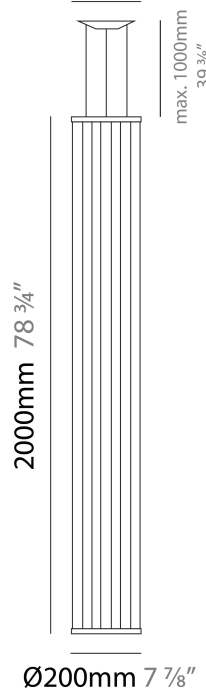

Ø200mm 7 7/8"