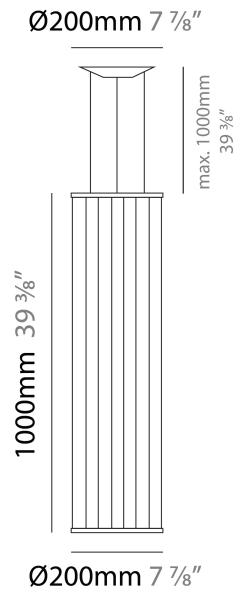

MORGANA SUSPENSION

D111192-

base number Finish
Options

1. To build a product code in our configurator select the specify button on the base model # product page
2. To build a manual product code on this datasheet choose from the options listed below in blue font and add the suffix to the base model #

GENERAL

Series: Morgana
Partner: Ole
Division: Design
Installation: Suspension
Product Type: Pendant
Mounting Location: Ceiling
Light Distribution: Adjustable

PHYSICAL

Shape: Abstract
Diameter (mm): 200
Diameter (in): 7 7/8
Height (mm): 1000
Height (in): 39 3/8
Max. Overall Height (mm): 1100
Max. Overall Height (in): 43 5/16
Fixture Finish: [BEI / BLK / BLU / COG / DGN / GRY / MRN / MOC / MUS / OLV / SIL / STN / TER / WHI](#)
Holder Finish: Matte Black
Fixture Material: Fabric Cord / Metal
Primary Material: Fabric - Recycled
Cable Details: 0-100mm Cable
Upon Request: Other fabric cord colors available upon request (see downloadable finish chart)

ELECTRICAL

Number of Lamps: 1
Lamp Type: LED Retrofit
Bulb Included: Bulb Not Included
Max. Wattage Per Lamp (W): 15
Lamp Base: E26
Input Voltage (V): 120
Upon Request: 277Vac / GU24

LED

OPTICAL

RATINGS AND CERTIFICATIONS

Certified By: Certified for North American Standards
IP rating: IP20

PROJECT
TYPE
SPECIFIER
QUANTITY
DATE