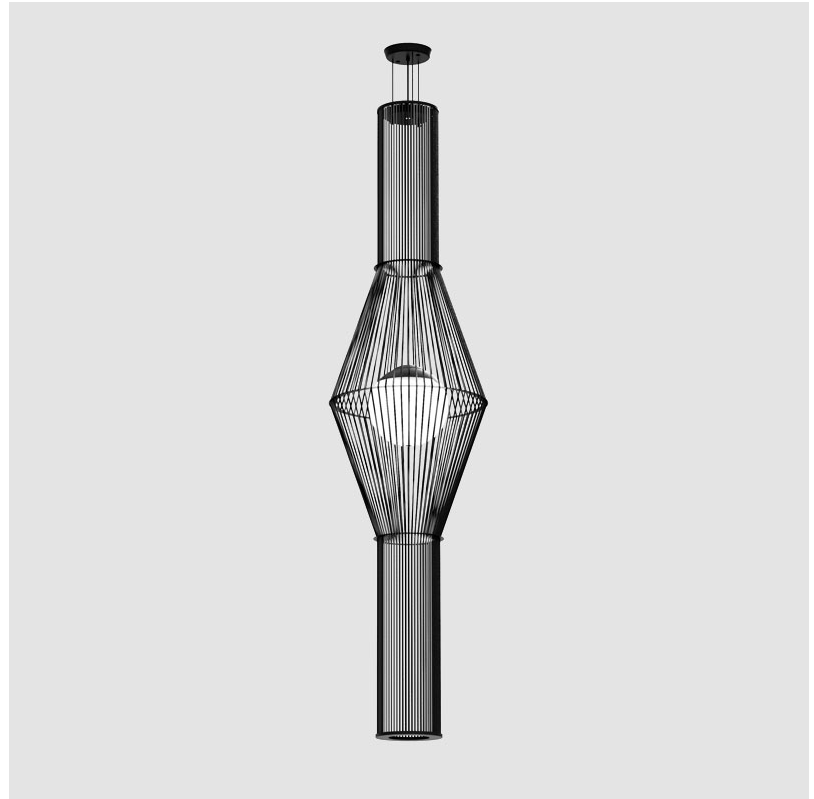

MORGANA SUSPENSION

D111191-

base number Finish
Options

1. To build a product code in our configurator select the specify button on the base model # product page
2. To build a manual product code on this datasheet choose from the options listed below in blue font and add the suffix to the base model #

GENERAL

Series: Morgana
Partner: Ole
Division: Design
Installation: Suspension
Product Type: Pendant
Mounting Location: Ceiling
Light Distribution: Adjustable

PHYSICAL

Shape: Abstract
Diameter (mm): 200
Diameter (in): 7 7/8
Height (mm): 2000
Height (in): 78 3/4
Max. Overall Height (mm): 2100
Max. Overall Height (in): 82 11/16
Fixture Finish: [BEI](#) / [BLK](#) / [BLU](#) / [COG](#) / [DGN](#) / [GRY](#) / [MRN](#) / [MOC](#) / [MUS](#) / [OLV](#) / [SIL](#) / [STN](#) / [TER](#) / [WHI](#)
Holder Finish: Matte Black
Fixture Material: Fabric Cord / Metal
Primary Material: Fabric - Recycled
Cable Details: 0-100mm Cable

ELECTRICAL

Number of Lamps: 1
Lamp Type: LED Retrofit
Bulb Included: Bulb Not Included
Max. Wattage Per Lamp (W): 15
Lamp Base: E26
Input Voltage (V): 120
Upon Request: 277Vac / GU24

LED

OPTICAL

RATINGS AND CERTIFICATIONS

Certified By: Certified for North American Standards
IP rating: IP20

PROJECT
TYPE
SPECIFIER
QUANTITY
DATE