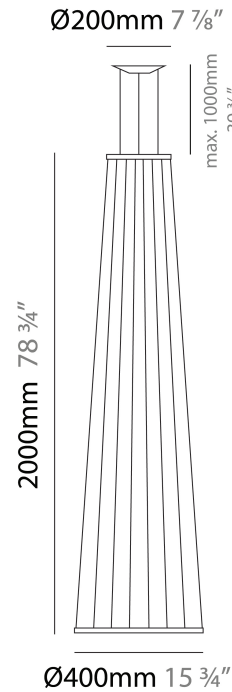

MORGANA SUSPENSION

D111194-

base number Finish
Options

1. To build a product code in our configurator select the specify button on the base model # product page
2. To build a manual product code on this datasheet choose from the options listed below in blue font and add the suffix to the base model #

GENERAL

Series: Morgana
Partner: Ole
Division: Design
Installation: Suspension
Product Type: Pendant
Mounting Location: Ceiling
Light Distribution: Adjustable

PHYSICAL

Shape: Abstract
Diameter (mm): 400
Diameter (in): 15 3/4
Height (mm): 2000
Height (in): 78 3/4
Max. Overall Height (mm): 2100
Max. Overall Height (in): 82 11/16
Fixture Finish: [BEI](#) / [BLK](#) / [BLU](#) / [COG](#) / [DGN](#) / [GRY](#) / [MRN](#) / [MOC](#) / [MUS](#) / [OLV](#) / [SIL](#) / [STN](#) / [TER](#) / [WHI](#)
Holder Finish: Matte Black
Fixture Material: Fabric Cord / Metal
Primary Material: Fabric - Recycled
Cable Details: 0-100mm Cable
Upon Request: Other fabric cord colors available upon request (see downloadable finish chart)

ELECTRICAL

Number of Lamps: 1
Lamp Type: LED Retrofit
Bulb Included: Bulb Not Included
Max. Wattage Per Lamp (W): 15
Lamp Base: E26
Input Voltage (V): 120
Upon Request: 277Vac / GU24

LED

OPTICAL

RATINGS AND CERTIFICATIONS

Certified By: Certified for North American Standards
IP rating: IP20

PROJECT
TYPE
SPECIFIER
QUANTITY
DATE