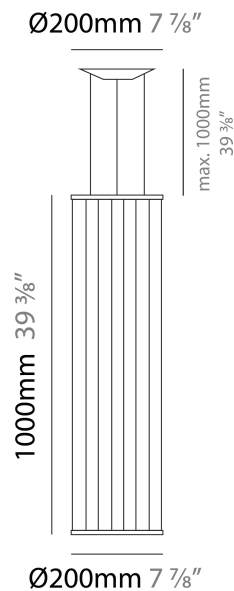

MORGANA SUSPENSION

D111192-

base number Finish
Options

1. To build a product code in our configurator select the specify button on the base model # product page
2. To build a manual product code on this datasheet choose from the options listed below in blue font and add the suffix to the base model #

GENERAL

Series: Morgana
Partner: Ole
Division: Design
Installation: Suspension
Product Type: Pendant
Mounting Location: Ceiling
Light Distribution: Adjustable

PHYSICAL

Shape: Abstract
Diameter (mm): 200
Diameter (in): 7 7/8
Height (mm): 1000
Height (in): 39 3/8
Max. Overall Height (mm): 1100
Max. Overall Height (in): 43 5/16
Fixture Finish: [BEI](#) / [BLK](#) / [BLU](#) / [COG](#) / [DGN](#) / [GRY](#) / [MRN](#) / [MOC](#) / [MUS](#) / [OLV](#) / [SIL](#) / [STN](#) / [TER](#) / [WHI](#)
Holder Finish: Matte Black
Fixture Material: Fabric Cord / Metal
Primary Material: Fabric - Recycled
Cable Details: 0-100mm Cable
Upon Request: Other fabric cord colors available upon request (see downloadable finish chart)

ELECTRICAL

Number of Lamps: 1
Lamp Type: LED Retrofit
Bulb Included: Bulb Not Included
Max. Wattage Per Lamp (W): 15
Lamp Base: E26
Input Voltage (V): 120
Upon Request: 277Vac / GU24

LED

OPTICAL

RATINGS AND CERTIFICATIONS

Certified By: Certified for North American Standards
IP rating: IP20

PROJECT _____
TYPE _____
SPECIFIER _____
QUANTITY _____
DATE _____