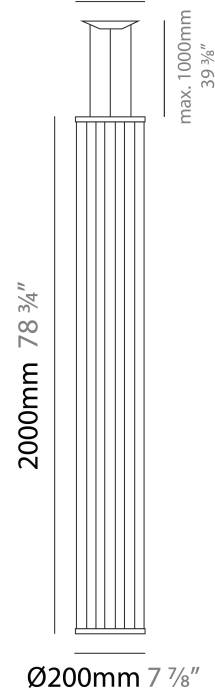

Ø200mm 7 7/8"