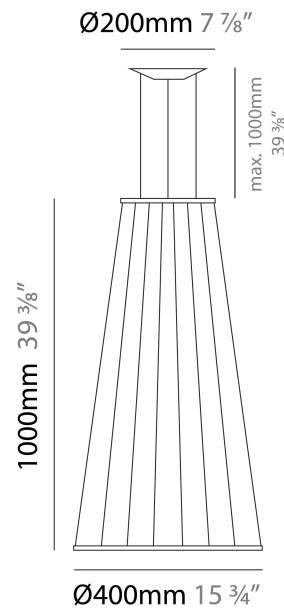

MORGANA SUSPENSION

D111193-

base number Finish
Options

1. To build a product code in our configurator select the specify button on the base model # product page
2. To build a manual product code on this datasheet choose from the options listed below in blue font and add the suffix to the base model #

GENERAL

Series: Morgana
Partner: Ole
Division: Design
Installation: Suspension
Product Type: Pendant
Mounting Location: Ceiling
Light Distribution: Adjustable

PHYSICAL

Shape: Abstract
Diameter (mm): 400
Diameter (in): 15 3/4
Height (mm): 1000
Height (in): 39 3/8
Max. Overall Height (mm): 1100
Max. Overall Height (in): 43 5/16
Fixture Finish: [BEI](#) / [BLK](#) / [BLU](#) / [COG](#) / [DGN](#) / [GRY](#) / [MRN](#) / [MOC](#) / [MUS](#) / [OLV](#) / [SIL](#) / [STN](#) / [TER](#) / [WHI](#)
Holder Finish: Matte Black
Fixture Material: Fabric Cord / Metal
Primary Material: Fabric - Recycled
Cable Details: 0-100mm Cable
Upon Request: Other fabric cord colors available upon request (see downloadable finish chart)

ELECTRICAL

Number of Lamps: 1
Lamp Type: LED Retrofit
Bulb Included: Bulb Not Included
Max. Wattage Per Lamp (W): 15
Lamp Base: E26
Input Voltage (V): 120
Upon Request: 277Vac / GU24

LED

OPTICAL

RATINGS AND CERTIFICATIONS

Certified By: Certified for North American Standards
IP rating: IP20

PROJECT
TYPE
SPECIFIER
QUANTITY
DATE