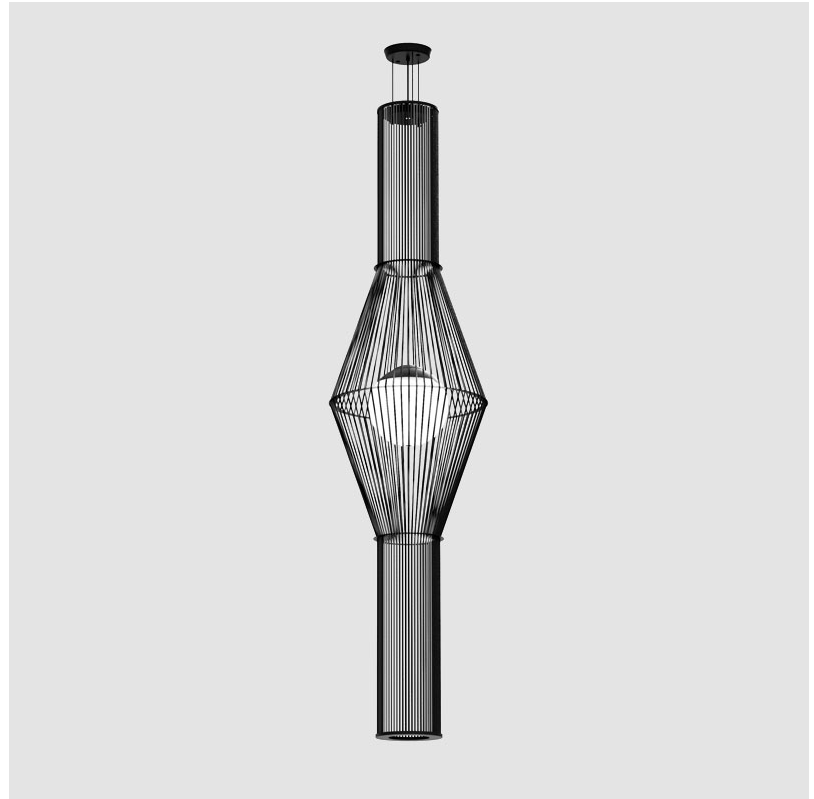

MORGANA SUSPENSION

D111191-

base number Finish
Options

1. To build a product code in our configurator select the specify button on the base model # product page
2. To build a manual product code on this datasheet choose from the options listed below in blue font and add the suffix to the base model #

GENERAL

Series: Morgana
Partner: Ole
Division: Design
Installation: Suspension
Product Type: Pendant
Mounting Location: Ceiling
Light Distribution: Adjustable

PHYSICAL

Shape: Abstract
Diameter (mm): 200
Diameter (in): 7 7/8
Height (mm): 2000
Height (in): 78 3/4
Max. Overall Height (mm): 2100
Max. Overall Height (in): 82 11/16
Fixture Finish: BEI / BLK / BLU / COG / DGN / GRY / MRN / MOC / MUS / OLV / SIL / STN / TER / WHI
Holder Finish: Matte Black
Fixture Material: Fabric Cord / Metal
Primary Material: Fabric - Recycled
Cable Details: 0-100mm Cable

ELECTRICAL

Number of Lamps: 1
Lamp Type: LED Retrofit
Bulb Included: Bulb Not Included
Max. Wattage Per Lamp (W): 15
Lamp Base: E26
Input Voltage (V): 120
Upon Request: 277Vac / GU24

LED

OPTICAL

RATINGS AND CERTIFICATIONS

Certified By: Certified for North American Standards
IP rating: IP20

PROJECT
TYPE
SPECIFIER
QUANTITY
DATE