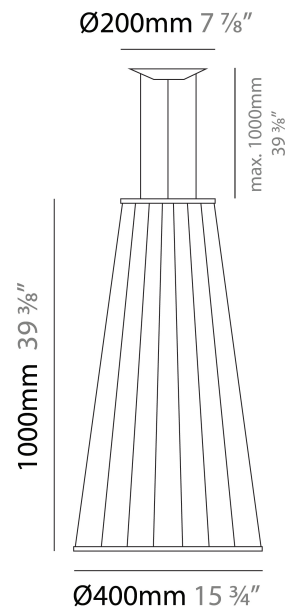

MORGANA SUSPENSION

D111193-

base number Finish
Options

1. To build a product code in our configurator select the specify button on the base model # product page
2. To build a manual product code on this datasheet choose from the options listed below in blue font and add the suffix to the base model #

GENERAL

Series: Morgana
Partner: Ole
Division: Design
Installation: Suspension
Product Type: Pendant
Mounting Location: Ceiling
Light Distribution: Adjustable

PHYSICAL

Shape: Abstract
Diameter (mm): 400
Diameter (in): 15 ³/₄
Height (mm): 1000
Height (in): 39 ³/₈
Max. Overall Height (mm): 1100
Max. Overall Height (in): 43 ⁵/₁₆
Fixture Finish: [BEI](#) / [BLK](#) / [BLU](#) / [COG](#) / [DGN](#) / [GRY](#) / [MRN](#) / [MOC](#) / [MUS](#) / [OLV](#) / [SIL](#) / [STN](#) / [TER](#) / [WHI](#)
Holder Finish: Matte Black
Fixture Material: Fabric Cord / Metal
Primary Material: Fabric - Recycled
Cable Details: 0-100mm Cable
Upon Request: Other fabric cord colors available upon request (see downloadable finish chart)

ELECTRICAL

Number of Lamps: 1
Lamp Type: LED Retrofit
Bulb Included: Bulb Not Included
Max. Wattage Per Lamp (W): 15
Lamp Base: E26
Input Voltage (V): 120
Upon Request: 277Vac / GU24

LED

OPTICAL

RATINGS AND CERTIFICATIONS

Certified By: Certified for North American Standards
IP rating: IP20

PROJECT
TYPE
SPECIFIER
QUANTITY
DATE