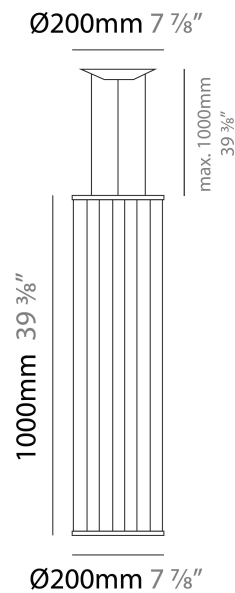

MORGANA SUSPENSION

D111192-

base number Finish
Options

1. To build a product code in our configurator select the specify button on the base model # product page
2. To build a manual product code on this datasheet choose from the options listed below in blue font and add the suffix to the base model #

GENERAL

Series: Morgana
Partner: Ole
Division: Design
Installation: Suspension
Product Type: Pendant
Mounting Location: Ceiling
Light Distribution: Adjustable

PHYSICAL

Shape: Abstract
Diameter (mm): 200
Diameter (in): 7 7/8
Height (mm): 1000
Height (in): 39 3/8
Max. Overall Height (mm): 1100
Max. Overall Height (in): 43 5/16
Fixture Finish: [BEI](#) / [BLK](#) / [BLU](#) / [COG](#) / [DGN](#) / [GRY](#) / [MRN](#) / [MOC](#) / [MUS](#) / [OLV](#) / [SIL](#) / [STN](#) / [TER](#) / [WHI](#)
Holder Finish: Matte Black
Fixture Material: Fabric Cord / Metal
Primary Material: Fabric - Recycled
Cable Details: 0-100mm Cable
Upon Request: Other fabric cord colors available upon request (see downloadable finish chart)

ELECTRICAL

Number of Lamps: 1
Lamp Type: LED Retrofit
Bulb Included: Bulb Not Included
Max. Wattage Per Lamp (W): 15
Lamp Base: E26
Input Voltage (V): 120
Upon Request: 277Vac / GU24

LED

OPTICAL

RATINGS AND CERTIFICATIONS

Certified By: Certified for North American Standards
IP rating: IP20

PROJECT
TYPE
SPECIFIER
QUANTITY
DATE