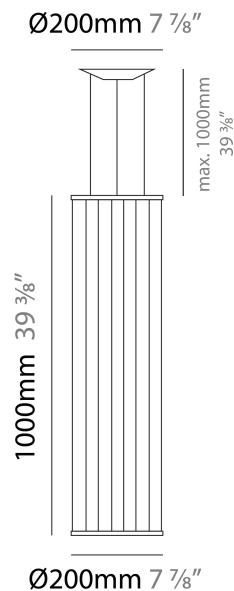

MORGANA SUSPENSION

D111192-

base number Finish
Options

1. To build a product code in our configurator select the specify button on the base model # product page
2. To build a manual product code on this datasheet choose from the options listed below in blue font and add the suffix to the base model #

GENERAL

Series: Morgana
Partner: Ole
Division: Design
Installation: Suspension
Product Type: Pendant
Mounting Location: Ceiling
Light Distribution: Adjustable

PHYSICAL

Shape: Abstract
Diameter (mm): 200
Diameter (in): 7 7/8
Height (mm): 1000
Height (in): 39 3/8
Max. Overall Height (mm): 1100
Max. Overall Height (in): 43 5/16
Fixture Finish: [BEI](#) / [BLK](#) / [BLU](#) / [COG](#) / [DGN](#) / [GRY](#) / [MRN](#) / [MOC](#) / [MUS](#) / [OLV](#) / [SIL](#) / [STN](#) / [TER](#) / [WHI](#)
Holder Finish: Matte Black
Fixture Material: Fabric Cord / Metal
Primary Material: Fabric - Recycled
Cable Details: 0-100mm Cable
Upon Request: Other fabric cord colors available upon request (see downloadable finish chart)

ELECTRICAL

Number of Lamps: 1
Lamp Type: LED Retrofit
Bulb Included: Bulb Not Included
Max. Wattage Per Lamp (W): 15
Lamp Base: E26
Input Voltage (V): 120
Upon Request: 277Vac / GU24

LED

OPTICAL

RATINGS AND CERTIFICATIONS

Certified By: Certified for North American Standards
IP rating: IP20

PROJECT
TYPE
SPECIFIER
QUANTITY
DATE