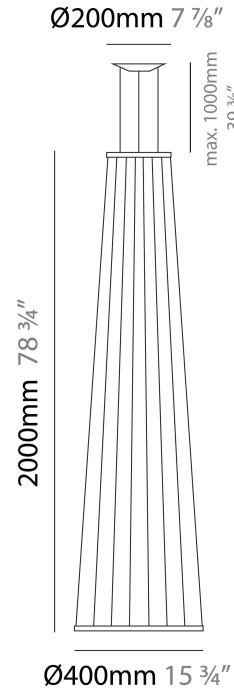

MORGANA SUSPENSION

D111194-

base number Finish
Options

1. To build a product code in our configurator select the specify button on the base model # product page
2. To build a manual product code on this datasheet choose from the options listed below in blue font and add the suffix to the base model #

GENERAL

Series: Morgana
Partner: Ole
Division: Design
Installation: Suspension
Product Type: Pendant
Mounting Location: Ceiling
Light Distribution: Adjustable

PHYSICAL

Shape: Abstract
Diameter (mm): 400
Diameter (in): 15 3/4
Height (mm): 2000
Height (in): 78 3/4
Max. Overall Height (mm): 2100
Max. Overall Height (in): 82 11/16
Fixture Finish: [BEI](#) / [BLK](#) / [BLU](#) / [COG](#) / [DGN](#) / [GRY](#) / [MRN](#) / [MOC](#) / [MUS](#) / [OLV](#) / [SIL](#) / [STN](#) / [TER](#) / [WHI](#)
Holder Finish: Matte Black
Fixture Material: Fabric Cord / Metal
Primary Material: Fabric - Recycled
Cable Details: 0-100mm Cable
Upon Request: Other fabric cord colors available upon request (see downloadable finish chart)

ELECTRICAL

Number of Lamps: 1
Lamp Type: LED Retrofit
Bulb Included: Bulb Not Included
Max. Wattage Per Lamp (W): 15
Lamp Base: E26
Input Voltage (V): 120
Upon Request: 277Vac / GU24

LED

OPTICAL

RATINGS AND CERTIFICATIONS

Certified By: Certified for North American Standards
IP rating: IP20

PROJECT
TYPE
SPECIFIER
QUANTITY
DATE