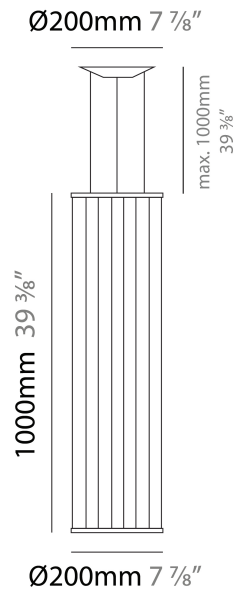

MORGANA SUSPENSION

D111192-

base number Finish
Options

1. To build a product code in our configurator select the specify button on the base model # product page
2. To build a manual product code on this datasheet choose from the options listed below in blue font and add the suffix to the base model #

GENERAL

Series: Morgana
Partner: Ole
Division: Design
Installation: Suspension
Product Type: Pendant
Mounting Location: Ceiling
Light Distribution: Adjustable

PHYSICAL

Shape: Abstract
Diameter (mm): 200
Diameter (in): 7 7/8
Height (mm): 1000
Height (in): 39 3/8
Max. Overall Height (mm): 1100
Max. Overall Height (in): 43 5/16
Fixture Finish: [BEI / BLK / BLU / COG / DGN / GRY / MRN / MOC / MUS / OLV / SIL / STN / TER / WHI](#)
Holder Finish: Matte Black
Fixture Material: Fabric Cord / Metal
Primary Material: Fabric - Recycled
Cable Details: 0-100mm Cable
Upon Request: Other fabric cord colors available upon request (see downloadable finish chart)

ELECTRICAL

Number of Lamps: 1
Lamp Type: LED Retrofit
Bulb Included: Bulb Not Included
Max. Wattage Per Lamp (W): 15
Lamp Base: E26
Input Voltage (V): 120
Upon Request: 277Vac / GU24

LED

OPTICAL

RATINGS AND CERTIFICATIONS

Certified By: Certified for North American Standards
IP rating: IP20

PROJECT _____
TYPE _____
SPECIFIER _____
QUANTITY _____
DATE _____