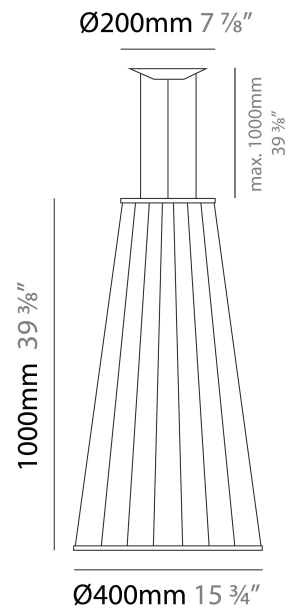

MORGANA SUSPENSION

D111193-

base number Finish
Options

1. To build a product code in our configurator select the specify button on the base model # product page
2. To build a manual product code on this datasheet choose from the options listed below in blue font and add the suffix to the base model #

GENERAL

Series: Morgana
Partner: Ole
Division: Design
Installation: Suspension
Product Type: Pendant
Mounting Location: Ceiling
Light Distribution: Adjustable

PHYSICAL

Shape: Abstract
Diameter (mm): 400
Diameter (in): 15 3/4
Height (mm): 1000
Height (in): 39 3/8
Max. Overall Height (mm): 1100
Max. Overall Height (in): 43 5/16
Fixture Finish: [BEI](#) / [BLK](#) / [BLU](#) / [COG](#) / [DGN](#) / [GRY](#) / [MRN](#) / [MOC](#) / [MUS](#) / [OLV](#) / [SIL](#) / [STN](#) / [TER](#) / [WHI](#)
Holder Finish: Matte Black
Fixture Material: Fabric Cord / Metal
Primary Material: Fabric - Recycled
Cable Details: 0-100mm Cable
Upon Request: Other fabric cord colors available upon request (see downloadable finish chart)

ELECTRICAL

Number of Lamps: 1
Lamp Type: LED Retrofit
Bulb Included: Bulb Not Included
Max. Wattage Per Lamp (W): 15
Lamp Base: E26
Input Voltage (V): 120
Upon Request: 277Vac / GU24

LED

OPTICAL

RATINGS AND CERTIFICATIONS

Certified By: Certified for North American Standards
IP rating: IP20

PROJECT
TYPE
SPECIFIER
QUANTITY
DATE