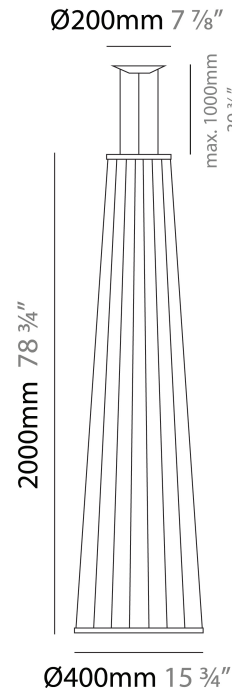

MORGANA SUSPENSION

D111194-

base number Finish
Options

1. To build a product code in our configurator select the specify button on the base model # product page
2. To build a manual product code on this datasheet choose from the options listed below in blue font and add the suffix to the base model #

GENERAL

Series: Morgana
Partner: Ole
Division: Design
Installation: Suspension
Product Type: Pendant
Mounting Location: Ceiling
Light Distribution: Adjustable

PHYSICAL

Shape: Abstract
Diameter (mm): 400
Diameter (in): 15 3/4
Height (mm): 2000
Height (in): 78 3/4
Max. Overall Height (mm): 2100
Max. Overall Height (in): 82 11/16
Fixture Finish: [BEI / BLK / BLU / COG / DGN / GRY / MRN / MOC / MUS / OLV / SIL / STN / TER / WHI](#)
Holder Finish: Matte Black
Fixture Material: Fabric Cord / Metal
Primary Material: Fabric - Recycled
Cable Details: 0-100mm Cable
Upon Request: Other fabric cord colors available upon request (see downloadable finish chart)

ELECTRICAL

Number of Lamps: 1
Lamp Type: LED Retrofit
Bulb Included: Bulb Not Included
Max. Wattage Per Lamp (W): 15
Lamp Base: E26
Input Voltage (V): 120
Upon Request: 277Vac / GU24

LED

OPTICAL

RATINGS AND CERTIFICATIONS

Certified By: Certified for North American Standards
IP rating: IP20

PROJECT
TYPE
SPECIFIER
QUANTITY
DATE