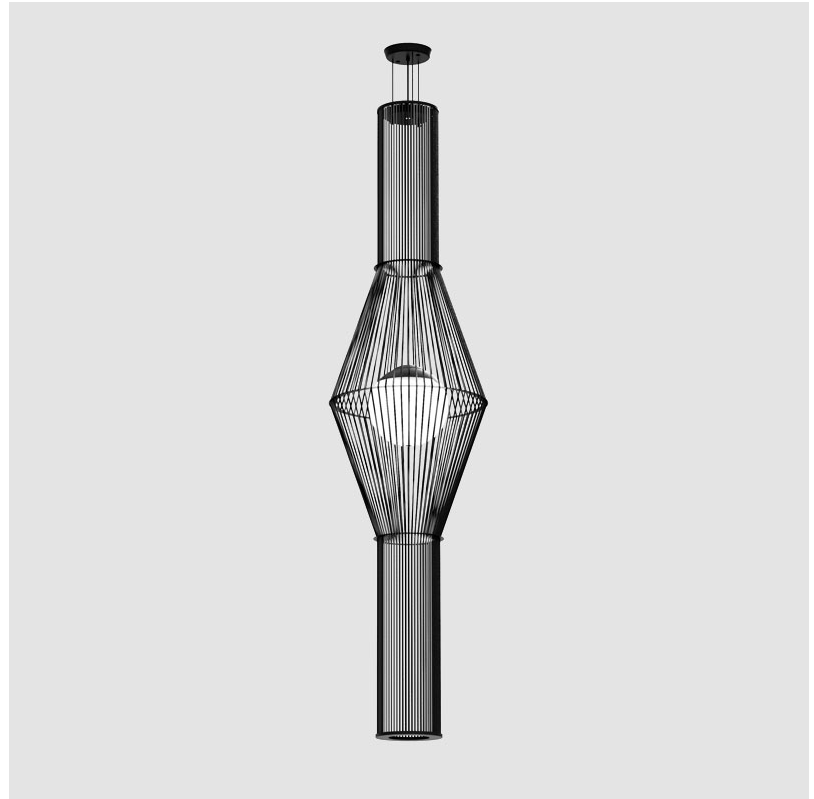

MORGANA SUSPENSION

D111191-

base number   Finish
Options

1. To build a product code in our configurator select the specify button on the base model # product page
2. To build a manual product code on this datasheet choose from the options listed below in blue font and add the suffix to the base model #

GENERAL

Series: Morgana
Partner: Ole
Division: Design
Installation: Suspension
Product Type: Pendant
Mounting Location: Ceiling
Light Distribution: Adjustable

PHYSICAL

Shape: Abstract
Diameter (mm): 200
Diameter (in): 7 7/8
Height (mm): 2000
Height (in): 78 3/4
Max. Overall Height (mm): 2100
Max. Overall Height (in): 82 11/16
Fixture Finish: BEI / BLK / BLU / COG / DGN / GRY / MRN / MOC / MUS /
OLV / SIL / STN / TER / WHI
Holder Finish: Matte Black
Fixture Material: Fabric Cord / Metal
Primary Material: Fabric - Recycled
Cable Details: 0-100mm Cable

ELECTRICAL

Number of Lamps: 1
Lamp Type: LED Retrofit
Bulb Included: Bulb Not Included
Max. Wattage Per Lamp (W): 15
Lamp Base: E26
Input Voltage (V): 120
Upon Request: 277Vac / GU24

LED

OPTICAL

RATINGS AND CERTIFICATIONS

Certified By: Certified for North American Standards
IP rating: IP20

PROJECT	_____
TYPE	_____
SPECIFIER	_____
QUANTITY	_____
DATE	_____