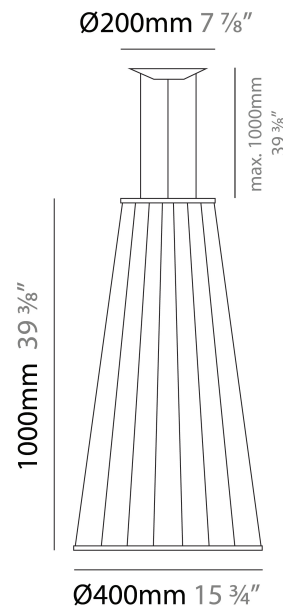

MORGANA SUSPENSION

D111193-

base number Finish
Options

1. To build a product code in our configurator select the specify button on the base model # product page
2. To build a manual product code on this datasheet choose from the options listed below in blue font and add the suffix to the base model #

GENERAL

Series: Morgana
Partner: Ole
Division: Design
Installation: Suspension
Product Type: Pendant
Mounting Location: Ceiling
Light Distribution: Adjustable

PHYSICAL

Shape: Abstract
Diameter (mm): 400
Diameter (in): 15 ³/₄
Height (mm): 1000
Height (in): 39 ³/₈
Max. Overall Height (mm): 1100
Max. Overall Height (in): 43 ⁵/₁₆
Fixture Finish: [BEI](#) / [BLK](#) / [BLU](#) / [COG](#) / [DGN](#) / [GRY](#) / [MRN](#) / [MOC](#) / [MUS](#) / [OLV](#) / [SIL](#) / [STN](#) / [TER](#) / [WHI](#)
Holder Finish: Matte Black
Fixture Material: Fabric Cord / Metal
Primary Material: Fabric - Recycled
Cable Details: 0-100mm Cable
Upon Request: Other fabric cord colors available upon request (see downloadable finish chart)

ELECTRICAL

Number of Lamps: 1
Lamp Type: LED Retrofit
Bulb Included: Bulb Not Included
Max. Wattage Per Lamp (W): 15
Lamp Base: E26
Input Voltage (V): 120
Upon Request: 277Vac / GU24

LED

OPTICAL

RATINGS AND CERTIFICATIONS

Certified By: Certified for North American Standards
IP rating: IP20

PROJECT
TYPE
SPECIFIER
QUANTITY
DATE