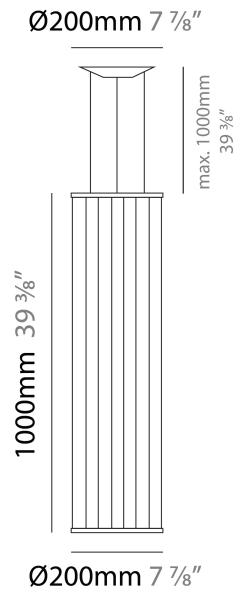

MORGANA SUSPENSION

D111192-

base number Finish
Options

1. To build a product code in our configurator select the specify button on the base model # product page
2. To build a manual product code on this datasheet choose from the options listed below in blue font and add the suffix to the base model #

GENERAL

Series: Morgana
Partner: Ole
Division: Design
Installation: Suspension
Product Type: Pendant
Mounting Location: Ceiling
Light Distribution: Adjustable

PHYSICAL

Shape: Abstract
Diameter (mm): 200
Diameter (in): 7 7/8
Height (mm): 1000
Height (in): 39 3/8
Max. Overall Height (mm): 1100
Max. Overall Height (in): 43 5/16
Fixture Finish: [BEI / BLK / BLU / COG / DGN / GRY / MRN / MOC / MUS / OLV / SIL / STN / TER / WHI](#)
Holder Finish: Matte Black
Fixture Material: Fabric Cord / Metal
Primary Material: Fabric - Recycled
Cable Details: 0-100mm Cable
Upon Request: Other fabric cord colors available upon request (see downloadable finish chart)

ELECTRICAL

Number of Lamps: 1
Lamp Type: LED Retrofit
Bulb Included: Bulb Not Included
Max. Wattage Per Lamp (W): 15
Lamp Base: E26
Input Voltage (V): 120
Upon Request: 277Vac / GU24

LED

OPTICAL

RATINGS AND CERTIFICATIONS

Certified By: Certified for North American Standards
IP rating: IP20

PROJECT _____
TYPE _____
SPECIFIER _____
QUANTITY _____
DATE _____