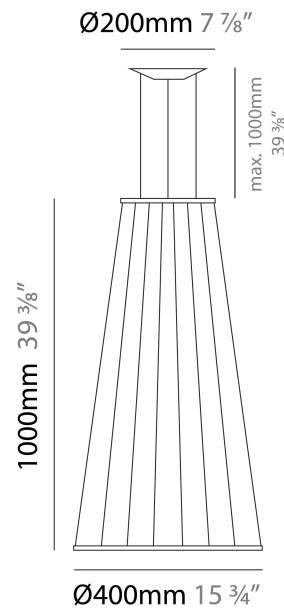

MORGANA SUSPENSION

D111193-

base number Finish
Options

PROJECT
TYPE
SPECIFIER
QUANTITY
DATE

1. To build a product code in our configurator select the specify button on the base model # product page
2. To build a manual product code on this datasheet choose from the options listed below in blue font and add the suffix to the base model #

GENERAL

Series: Morgana
Partner: Ole
Division: Design
Installation: Suspension
Product Type: Pendant
Mounting Location: Ceiling
Light Distribution: Adjustable

PHYSICAL

Shape: Abstract
Diameter (mm): 400
Diameter (in): 15 3/4
Height (mm): 1000
Height (in): 39 3/8
Max. Overall Height (mm): 1100
Max. Overall Height (in): 43 5/16
Fixture Finish: BEI / BLK / BLU / COG / DGN / GRV / MRN / MOC / MUS / OLV / SIL / STN / TER / WHI
Holder Finish: Matte Black
Fixture Material: Fabric Cord / Metal
Primary Material: Fabric - Recycled
Cable Details: 0-100mm Cable
Upon Request: Other fabric cord colors available upon request (see downloadable finish chart)

ELECTRICAL

Number of Lamps: 1
Lamp Type: LED Retrofit
Bulb Included: Bulb Not Included
Max. Wattage Per Lamp (W): 15
Lamp Base: E26
Input Voltage (V): 120
Upon Request: 277Vac / GU24

LED

OPTICAL

RATINGS AND CERTIFICATIONS

Certified By: Certified for North American Standards
IP rating: IP20