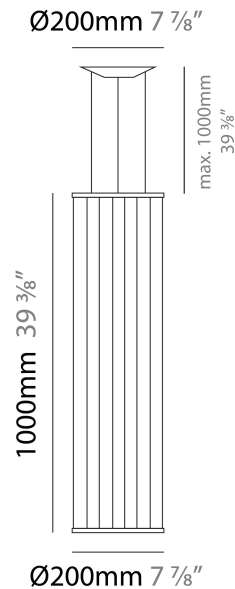

MORGANA SUSPENSION

D111192-

base number Finish
Options

1. To build a product code in our configurator select the specify button on the base model # product page
2. To build a manual product code on this datasheet choose from the options listed below in blue font and add the suffix to the base model #

GENERAL

Series: Morgana
Partner: Ole
Division: Design
Installation: Suspension
Product Type: Pendant
Mounting Location: Ceiling
Light Distribution: Adjustable

PHYSICAL

Shape: Abstract
Diameter (mm): 200
Diameter (in): 7 7/8
Height (mm): 1000
Height (in): 39 3/8
Max. Overall Height (mm): 1100
Max. Overall Height (in): 43 5/16
Fixture Finish: [BEI](#) / [BLK](#) / [BLU](#) / [COG](#) / [DGN](#) / [GRY](#) / [MRN](#) / [MOC](#) / [MUS](#) / [OLV](#) / [SIL](#) / [STN](#) / [TER](#) / [WHI](#)
Holder Finish: Matte Black
Fixture Material: Fabric Cord / Metal
Primary Material: Fabric - Recycled
Cable Details: 0-100mm Cable
Upon Request: Other fabric cord colors available upon request (see downloadable finish chart)

ELECTRICAL

Number of Lamps: 1
Lamp Type: LED Retrofit
Bulb Included: Bulb Not Included
Max. Wattage Per Lamp (W): 15
Lamp Base: E26
Input Voltage (V): 120
Upon Request: 277Vac / GU24

LED

OPTICAL

RATINGS AND CERTIFICATIONS

Certified By: Certified for North American Standards
IP rating: IP20

PROJECT _____
TYPE _____
SPECIFIER _____
QUANTITY _____
DATE _____