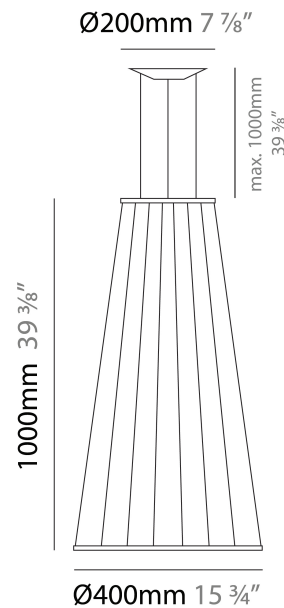

MORGANA SUSPENSION

D111193-

base number Finish
Options

1. To build a product code in our configurator select the specify button on the base model # product page
2. To build a manual product code on this datasheet choose from the options listed below in blue font and add the suffix to the base model #

GENERAL

Series: Morgana
Partner: Ole
Division: Design
Installation: Suspension
Product Type: Pendant
Mounting Location: Ceiling
Light Distribution: Adjustable

PHYSICAL

Shape: Abstract
Diameter (mm): 400
Diameter (in): 15 3/4
Height (mm): 1000
Height (in): 39 3/8
Max. Overall Height (mm): 1100
Max. Overall Height (in): 43 5/16
Fixture Finish: [BEI](#) / [BLK](#) / [BLU](#) / [COG](#) / [DGN](#) / [GRY](#) / [MRN](#) / [MOC](#) / [MUS](#) / [OLV](#) / [SIL](#) / [STN](#) / [TER](#) / [WHI](#)
Holder Finish: Matte Black
Fixture Material: Fabric Cord / Metal
Primary Material: Fabric - Recycled
Cable Details: 0-100mm Cable
Upon Request: Other fabric cord colors available upon request (see downloadable finish chart)

ELECTRICAL

Number of Lamps: 1
Lamp Type: LED Retrofit
Bulb Included: Bulb Not Included
Max. Wattage Per Lamp (W): 15
Lamp Base: E26
Input Voltage (V): 120
Upon Request: 277Vac / GU24

LED

OPTICAL

RATINGS AND CERTIFICATIONS

Certified By: Certified for North American Standards
IP rating: IP20

PROJECT
TYPE
SPECIFIER
QUANTITY
DATE