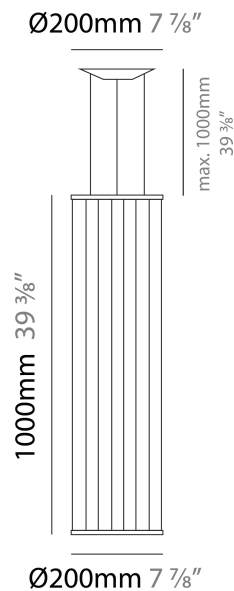

MORGANA SUSPENSION

D111192-

base number Finish
Options

1. To build a product code in our configurator select the specify button on the base model # product page
2. To build a manual product code on this datasheet choose from the options listed below in blue font and add the suffix to the base model #

GENERAL

Series: Morgana
Partner: Ole
Division: Design
Installation: Suspension
Product Type: Pendant
Mounting Location: Ceiling
Light Distribution: Adjustable

PHYSICAL

Shape: Abstract
Diameter (mm): 200
Diameter (in): 7 7/8
Height (mm): 1000
Height (in): 39 3/8
Max. Overall Height (mm): 1100
Max. Overall Height (in): 43 5/16
Fixture Finish: [BEI / BLK / BLU / COG / DGN / GRY / MRN / MOC / MUS / OLV / SIL / STN / TER / WHI](#)
Holder Finish: Matte Black
Fixture Material: Fabric Cord / Metal
Primary Material: Fabric - Recycled
Cable Details: 0-100mm Cable
Upon Request: Other fabric cord colors available upon request (see downloadable finish chart)

ELECTRICAL

Number of Lamps: 1
Lamp Type: LED Retrofit
Bulb Included: Bulb Not Included
Max. Wattage Per Lamp (W): 15
Lamp Base: E26
Input Voltage (V): 120
Upon Request: 277Vac / GU24

LED

OPTICAL

RATINGS AND CERTIFICATIONS

Certified By: Certified for North American Standards
IP rating: IP20

PROJECT
TYPE
SPECIFIER
QUANTITY
DATE