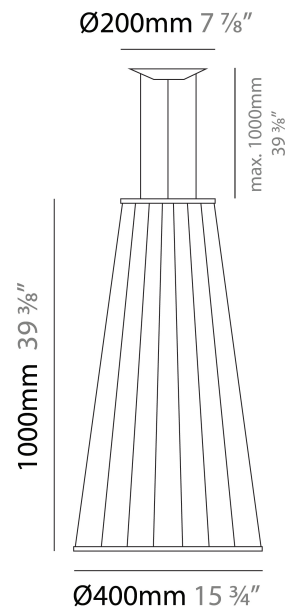

MORGANA SUSPENSION

D111193-

base number Finish
Options

1. To build a product code in our configurator select the specify button on the base model # product page
2. To build a manual product code on this datasheet choose from the options listed below in blue font and add the suffix to the base model #

GENERAL

Series: Morgana
Partner: Ole
Division: Design
Installation: Suspension
Product Type: Pendant
Mounting Location: Ceiling
Light Distribution: Adjustable

PHYSICAL

Shape: Abstract
Diameter (mm): 400
Diameter (in): 15 3/4
Height (mm): 1000
Height (in): 39 3/8
Max. Overall Height (mm): 1100
Max. Overall Height (in): 43 5/16
Fixture Finish: [BEI](#) / [BLK](#) / [BLU](#) / [COG](#) / [DGN](#) / [GRY](#) / [MRN](#) / [MOC](#) / [MUS](#) / [OLV](#) / [SIL](#) / [STN](#) / [TER](#) / [WHI](#)
Holder Finish: Matte Black
Fixture Material: Fabric Cord / Metal
Primary Material: Fabric - Recycled
Cable Details: 0-100mm Cable
Upon Request: Other fabric cord colors available upon request (see downloadable finish chart)

ELECTRICAL

Number of Lamps: 1
Lamp Type: LED Retrofit
Bulb Included: Bulb Not Included
Max. Wattage Per Lamp (W): 15
Lamp Base: E26
Input Voltage (V): 120
Upon Request: 277Vac / GU24

LED

OPTICAL

RATINGS AND CERTIFICATIONS

Certified By: Certified for North American Standards
IP rating: IP20

PROJECT
TYPE
SPECIFIER
QUANTITY
DATE