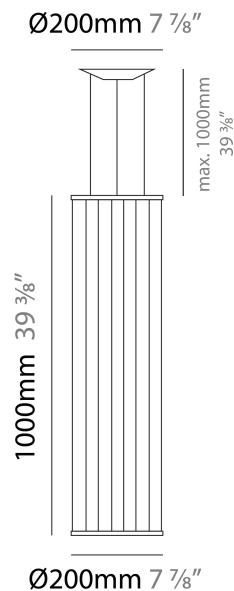

MORGANA SUSPENSION

D111192-

base number Finish
Options

1. To build a product code in our configurator select the specify button on the base model # product page
2. To build a manual product code on this datasheet choose from the options listed below in blue font and add the suffix to the base model #

GENERAL

Series: Morgana
Partner: Ole
Division: Design
Installation: Suspension
Product Type: Pendant
Mounting Location: Ceiling
Light Distribution: Adjustable

PHYSICAL

Shape: Abstract
Diameter (mm): 200
Diameter (in): 7 7/8
Height (mm): 1000
Height (in): 39 3/8
Max. Overall Height (mm): 1100
Max. Overall Height (in): 43 5/16
Fixture Finish: [BEI / BLK / BLU / COG / DGN / GRY / MRN / MOC / MUS / OLV / SIL / STN / TER / WHI](#)
Holder Finish: Matte Black
Fixture Material: Fabric Cord / Metal
Primary Material: Fabric - Recycled
Cable Details: 0-100mm Cable
Upon Request: Other fabric cord colors available upon request (see downloadable finish chart)

ELECTRICAL

Number of Lamps: 1
Lamp Type: LED Retrofit
Bulb Included: Bulb Not Included
Max. Wattage Per Lamp (W): 15
Lamp Base: E26
Input Voltage (V): 120
Upon Request: 277Vac / GU24

LED

OPTICAL

RATINGS AND CERTIFICATIONS

Certified By: Certified for North American Standards
IP rating: IP20

PROJECT
TYPE
SPECIFIER
QUANTITY
DATE