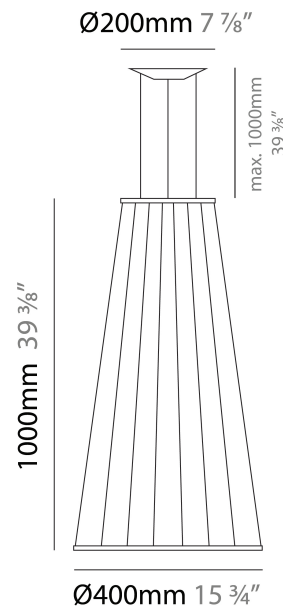

MORGANA SUSPENSION

D111193-

base number Finish
Options

1. To build a product code in our configurator select the specify button on the base model # product page
2. To build a manual product code on this datasheet choose from the options listed below in blue font and add the suffix to the base model #

GENERAL

Series: Morgana
Partner: Ole
Division: Design
Installation: Suspension
Product Type: Pendant
Mounting Location: Ceiling
Light Distribution: Adjustable

PHYSICAL

Shape: Abstract
Diameter (mm): 400
Diameter (in): 15 ³/₄
Height (mm): 1000
Height (in): 39 ³/₈
Max. Overall Height (mm): 1100
Max. Overall Height (in): 43 ⁵/₁₆
Fixture Finish: [BEI](#) / [BLK](#) / [BLU](#) / [COG](#) / [DGN](#) / [GRY](#) / [MRN](#) / [MOC](#) / [MUS](#) / [OLV](#) / [SIL](#) / [STN](#) / [TER](#) / [WHI](#)
Holder Finish: Matte Black
Fixture Material: Fabric Cord / Metal
Primary Material: Fabric - Recycled
Cable Details: 0-100mm Cable
Upon Request: Other fabric cord colors available upon request (see downloadable finish chart)

ELECTRICAL

Number of Lamps: 1
Lamp Type: LED Retrofit
Bulb Included: Bulb Not Included
Max. Wattage Per Lamp (W): 15
Lamp Base: E26
Input Voltage (V): 120
Upon Request: 277Vac / GU24

LED

OPTICAL

RATINGS AND CERTIFICATIONS

Certified By: Certified for North American Standards
IP rating: IP20

PROJECT
TYPE
SPECIFIER
QUANTITY
DATE