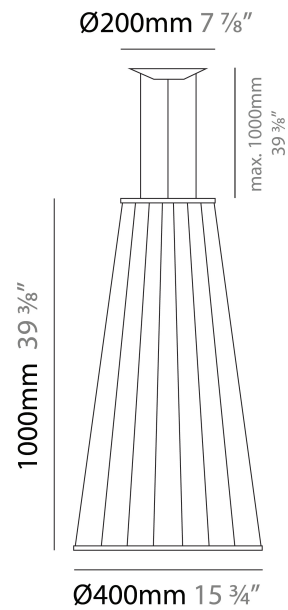

MORGANA SUSPENSION

D111193-

base number Finish
Options

1. To build a product code in our configurator select the specify button on the base model # product page
2. To build a manual product code on this datasheet choose from the options listed below in blue font and add the suffix to the base model #

GENERAL

Series: Morgana
Partner: Ole
Division: Design
Installation: Suspension
Product Type: Pendant
Mounting Location: Ceiling
Light Distribution: Adjustable

PHYSICAL

Shape: Abstract
Diameter (mm): 400
Diameter (in): 15 3/4
Height (mm): 1000
Height (in): 39 3/8
Max. Overall Height (mm): 1100
Max. Overall Height (in): 43 5/16
Fixture Finish: [BEI](#) / [BLK](#) / [BLU](#) / [COG](#) / [DGN](#) / [GRY](#) / [MRN](#) / [MOC](#) / [MUS](#) / [OLV](#) / [SIL](#) / [STN](#) / [TER](#) / [WHI](#)
Holder Finish: Matte Black
Fixture Material: Fabric Cord / Metal
Primary Material: Fabric - Recycled
Cable Details: 0-100mm Cable
Upon Request: Other fabric cord colors available upon request (see downloadable finish chart)

ELECTRICAL

Number of Lamps: 1
Lamp Type: LED Retrofit
Bulb Included: Bulb Not Included
Max. Wattage Per Lamp (W): 15
Lamp Base: E26
Input Voltage (V): 120
Upon Request: 277Vac / GU24

LED

OPTICAL

RATINGS AND CERTIFICATIONS

Certified By: Certified for North American Standards
IP rating: IP20

PROJECT
TYPE
SPECIFIER
QUANTITY
DATE