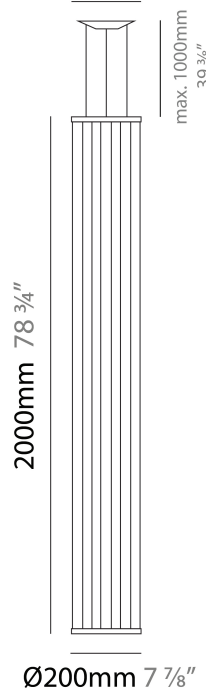

Ø200mm 7 7/8"