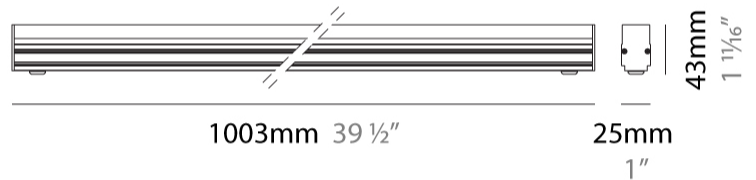

PROJECT
TYPE
SPECIFIER
QUANTITY
DATE

MYTO SURFACE

E15W010-

base number   Color
Temperature

1. To build a product code in our configurator select the specify button on the base model # product page
2. To build a manual product code on this datasheet choose from the options listed below in blue font and add the suffix to the base model #

GENERAL

Series: Myto
Partner: Diamante
Division: Exterior
Installation: Surface
Product Type: Wall Surface
Mounting Location: Wall
Light Distribution: Direct

PHYSICAL

Shape: Oval
Length (mm): 1003
Length (in): 39 1/2
Width (mm): 25
Width (in): 1
Height (mm): 43
Height (in): 1 11/16
Weight (kg): 0.55
Diffuser: PMMA - Opal
Fixture Finish: ANS
Fixture Material: Aluminum Alloy
Cable Details: Supplied with Through-wiring, power supply cable length 0,15m with IP68 4-poles connectors

ELECTRICAL

Lamp Type: LED
Input Wattage (W): 16
Dimming: Non-Dimmable
Driver Included: No
Driver Location: Remote
Driver Type: Constant Voltage - Universal
Driver Class: Class 2
Input Voltage (V): 120 - 277
Output Voltage (V): 48
Upon Request: 0-10V Dimming / Phase Dimming (120Vac Only)

LED

Number of LEDs: 196
Color Temperature (°K): 3000 / 4000 / 5000
Max. Delivered Lumen (lm): 955 / 1105 / 1155
Nominal Lumen (lm): 1675 / 1940 / 2025
CRI: >80 CRI
Lamp Life (hrs): 60000

OPTICAL

Beam Angle: 120

RATINGS AND CERTIFICATIONS

Certified By: Certified for North American Standards
IP rating: IP66
IK Rating: IK08