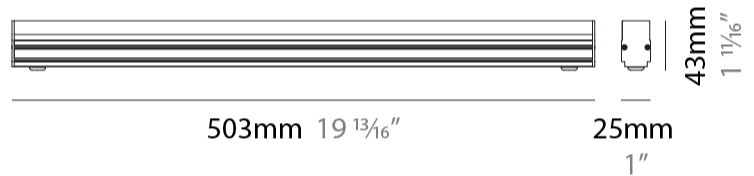

GENERAL

Series: Myto _____
Partner: Diamante _____
Division: Exterior _____
Installation: Surface _____
Product Type: Wall Surface _____
Mounting Location: Wall _____
Light Distribution: Direct _____

PHYSICAL

Shape: Oval _____
Length (mm): 503 _____
Length (in): 19 ¹³/₁₆ _____
Width (mm): 25 _____
Width (in): 1 _____
Height (mm): 43 _____
Height (in): 1 ¹¹/₁₆ _____
Weight (kg): 0.55 _____
Diffuser: PMMA - Opal _____
Fixture Finish: ANS _____
Fixture Material: Aluminum Alloy _____
Cable Details: Supplied with Through-wiring, power supply cable length 0,15m with IP68 4-poles connectors _____

ELECTRICAL

Lamp Type: LED _____
Input Wattage (W): 8 _____
Dimming: Non-Dimmable _____
Driver Included: No _____
Driver Location: Remote _____
Driver Type: Constant Voltage - Universal _____
Driver Class: Class 2 _____
Input Voltage (V): 120 - 277 _____
Output Voltage (V): 48 _____
Upon Request: 0-10V Dimming / Phase Dimming (120Vac Only) _____

LED

Number of LEDs: 98 _____
Color Temperature (°K): 3000 / 4000 / 5000 _____
Max. Delivered Lumen (lm): 475 / 555 / 580 _____
Nominal Lumen (lm): 835 / 970 / 1015 _____
CRI: >80 CRI _____
Lamp Life (hrs): 60000 _____

OPTICAL

Beam Angle: 120 _____

RATINGS AND CERTIFICATIONS

Certified By: Certified for North American Standards _____
IP rating: IP66 _____
IK Rating: IK08 _____

PROJECT	_____
TYPE	_____
SPECIFIER	_____
QUANTITY	_____
DATE	_____