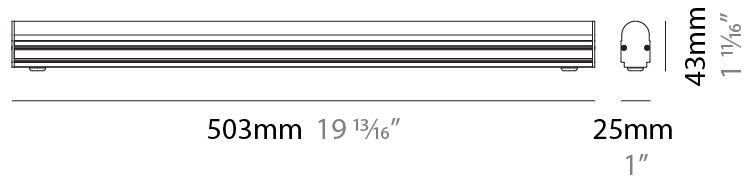

MYTO SURFACE

E15W007-

base number Color
Temperature

1. To build a product code in our configurator select the specify button on the base model # product page
2. To build a manual product code on this datasheet choose from the options listed below in blue font and add the suffix to the base model #

GENERAL

Series: Myto
Partner: Diamante
Division: Exterior
Installation: Surface
Product Type: Wall Surface
Mounting Location: Wall
Light Distribution: Direct

PHYSICAL

Shape: Oval
Length (mm): 503
Length (in): 19 ¹³/₁₆
Width (mm): 25
Width (in): 1
Height (mm): 43
Height (in): 1 ¹¹/₁₆
Weight (kg): 0.55
Diffuser: PMMA - Opal
Fixture Finish: ANS
Fixture Material: Aluminum Alloy
Cable Details: Supplied with Through-wiring, power supply cable length 0,15m with IP68 4-poles connectors

ELECTRICAL

Lamp Type: LED
Input Wattage (W): 8
Dimming: Non-Dimmable
Driver Included: No
Driver Location: Remote
Driver Type: Constant Voltage - Universal
Driver Class: Class 2
Input Voltage (V): 120
Output Voltage (V): 48
Upon Request: 0-10V Dimming / Phase Dimming (120Vac Only)

LED

Number of LEDs: 98
Color Temperature (°K): 3000 / 4000 / 5000
Max. Delivered Lumen (lm): 555 / 645 / 675
Nominal Lumen (lm): 835 / 970 / 1015
CRI: >80 CRI
Lamp Life (hrs): 60000

OPTICAL

Beam Angle: 120

RATINGS AND CERTIFICATIONS

Certified By: Certified for North American Standards
IP rating: IP66
IK Rating: IK08

PROJECT
TYPE
SPECIFIER
QUANTITY
DATE