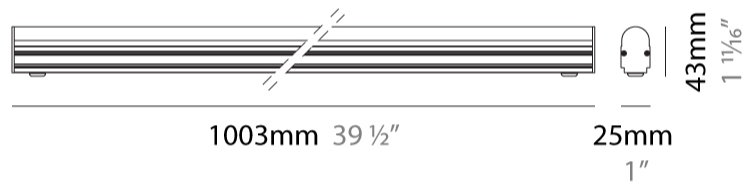

PROJECT
TYPE
SPECIFIER
QUANTITY
DATE

MYTO SURFACE

E15W009-

base number   Color
Temperature

1. To build a product code in our configurator select the specify button on the base model # product page
2. To build a manual product code on this datasheet choose from the options listed below in blue font and add the suffix to the base model #

GENERAL

Series: Myto
Partner: Diamante
Division: Exterior
Installation: Surface
Product Type: Wall Surface
Mounting Location: Wall
Light Distribution: Direct

PHYSICAL

Shape: Oval
Length (mm): 1003
Length (in): 39 1/2
Width (mm): 25
Width (in): 1
Height (mm): 43
Height (in): 1 11/16
Weight (kg): 0.55
Diffuser: PMMA - Opal
Fixture Finish: ANS
Fixture Material: Aluminum Alloy
Cable Details: Supplied with Through-wiring, power supply cable length 0,15m with IP68 4-poles connectors

ELECTRICAL

Lamp Type: LED
Input Wattage (W): 16
Dimming: Non-Dimmable
Driver Included: No
Driver Location: Remote
Driver Type: Constant Voltage - Universal
Driver Class: Class 2
Input Voltage (V): 120 - 277
Output Voltage (V): 48
Upon Request: 0-10V Dimming / Phase Dimming (120Vac Only)

LED

Number of LEDs: 196
Color Temperature (°K): 3000 / 4000 / 5000
Max. Delivered Lumen (lm): 1115 / 1290 / 1350
Nominal Lumen (lm): 1675 / 1940 / 2025
CRI: >80 CRI
Lamp Life (hrs): 60000

OPTICAL

Beam Angle: 120

RATINGS AND CERTIFICATIONS

Certified By: Certified for North American Standards
IP rating: IP66
IK Rating: IK08