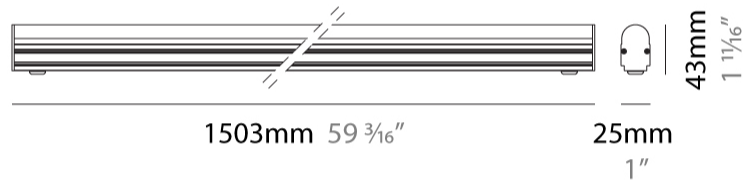

PROJECT
TYPE
SPECIFIER
QUANTITY
DATE

MYTO SURFACE

E15W011-

base number   Color
Temperature

1. To build a product code in our configurator select the specify button on the base model # product page
2. To build a manual product code on this datasheet choose from the options listed below in blue font and add the suffix to the base model #

GENERAL

Series: Myto
Partner: Diamante
Division: Exterior
Installation: Surface
Product Type: Wall Surface
Mounting Location: Wall
Light Distribution: Direct

PHYSICAL

Shape: Oval
Length (mm): 1503
Length (in): 59 3/16
Width (mm): 25
Width (in): 1
Height (mm): 43
Height (in): 1 11/16
Weight (kg): 0.55
Diffuser: PMMA - Opal
Fixture Finish: ANS
Fixture Material: Aluminum Alloy
Cable Details: Supplied with Through-wiring, power supply cable length 0,15m with IP68 4-poles connectors

ELECTRICAL

Lamp Type: LED
Input Wattage (W): 24
Dimming: Non-Dimmable
Driver Included: No
Driver Location: Remote
Driver Type: Constant Voltage - Universal
Driver Class: Class 2
Input Voltage (V): 120
Output Voltage (V): 48
Upon Request: 0-10V Dimming / Phase Dimming (120Vac Only)

LED

Number of LEDs: 294
Color Temperature (°K): 3000 / 4000 / 5000
Max. Delivered Lumen (lm): 1670 / 1935 / 2025
Nominal Lumen (lm): 2510 / 2905 / 3040
CRI: >80 CRI
Lamp Life (hrs): 60000

OPTICAL

Beam Angle: 120

RATINGS AND CERTIFICATIONS

Certified By: Certified for North American Standards
IP rating: IP66
IK Rating: IK08