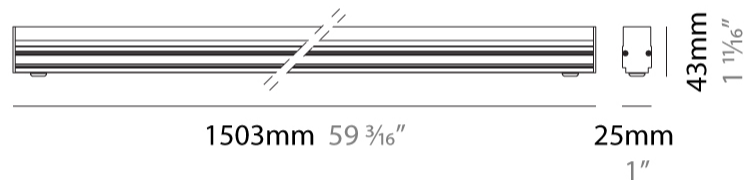

PROJECT
TYPE
SPECIFIER
QUANTITY
DATE

MYTO SURFACE

E15W012-

base number   Color
Temperature

1. To build a product code in our configurator select the specify button on the base model # product page
2. To build a manual product code on this datasheet choose from the options listed below in blue font and add the suffix to the base model #

GENERAL

Series: Myto
Partner: Diamante
Division: Exterior
Installation: Surface
Product Type: Wall Surface
Mounting Location: Wall
Light Distribution: Direct

PHYSICAL

Shape: Oval
Length (mm): 1503
Length (in): 59 3/16
Width (mm): 25
Width (in): 1
Height (mm): 43
Height (in): 1 11/16
Weight (kg): 0.55
Diffuser: PMMA - Opal
Fixture Finish: ANS
Fixture Material: Aluminum Alloy
Cable Details: Supplied with Through-wiring, power supply cable length 0,15m with IP68 4-poles connectors

ELECTRICAL

Lamp Type: LED
Input Wattage (W): 24
Dimming: Non-Dimmable
Driver Included: No
Driver Location: Remote
Driver Type: Constant Voltage - Universal
Driver Class: Class 2
Input Voltage (V): 120 - 277
Output Voltage (V): 48
Upon Request: 0-10V Dimming / Phase Dimming (120Vac Only)

LED

Number of LEDs: 294
Color Temperature (°K): 3000 / 4000 / 5000
Max. Delivered Lumen (lm): 1430 / 1660 / 1735
Nominal Lumen (lm): 2510 / 2905 / 3040
CRI: >80 CRI
Lamp Life (hrs): 60000

OPTICAL

Beam Angle: 120

RATINGS AND CERTIFICATIONS

Certified By: Certified for North American Standards
IP rating: IP66
IK Rating: IK08