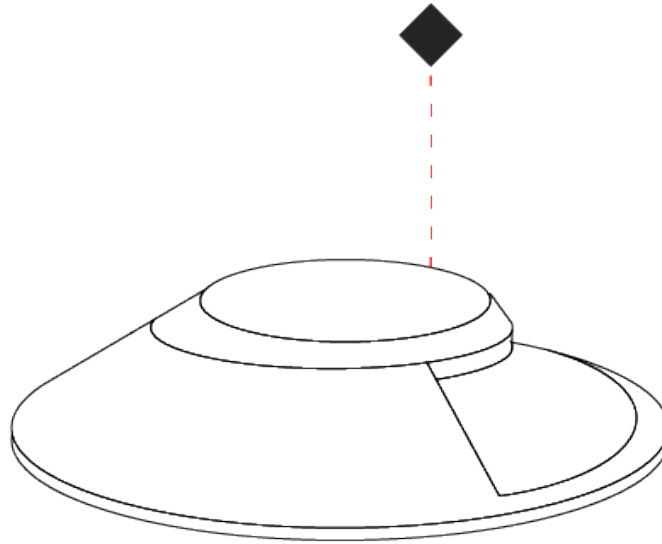

NANO ROLL OVER RECESSED

E9I544-

PROJECT

TYPE

SPECIFIER

QUANTITY

DATE