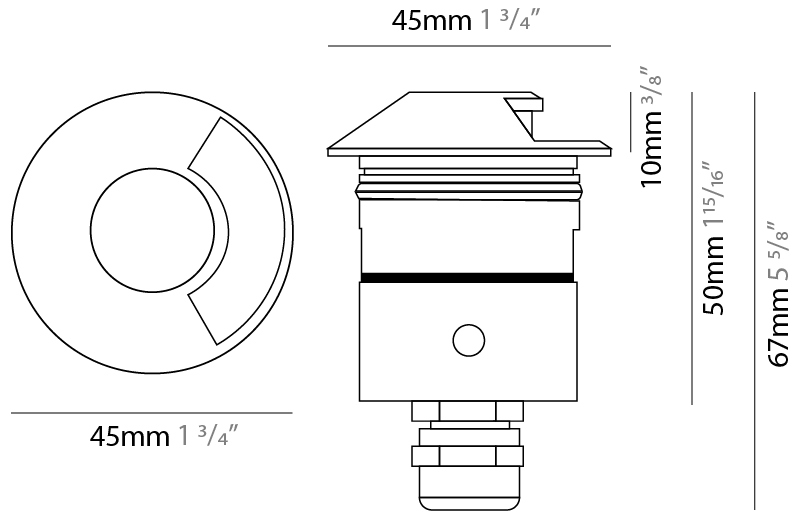

GENERAL

Series: Nano
Subseries: Nano Roll Over
Brand: Platek
Division: Exterior
Mounting Type: Recessed
Mounting Location: In-Ground
Subcategory: Marker

PHYSICAL

Shape: Round
Diameter (mm): 45
Diameter (in): 1 3/4
Height (mm): 75
Height (in): 2 15/16
Light Distribution: Uplight
Weight (kg): 0.4
Weight (lbs): 0.88
Load Resistance (kg): 500
Load Resistance (lbs): 1102
Diffuser: Transparent PMMA
Fixture Finish: SST
Fixture Material: Stainless Steel AISI 316L
Cable Details: Supplied with 1 power cable 0.5m in length

ELECTRICAL

Lamp Type: LED
Input Wattage (W): 1
Total Output Wattage (W): 1
Driver Included: No
Driver Location: Remote
Driver Type: Constant Current - 120 / 277Vac
Input Voltage (V): 120 - 277
Constant Current (MA): 350
Upon Request: (Not included - see components [IP65 or higher enclosure to be supplied by others]) 0-10Vdc dimming / Phase dimming 120Vac only / Non-dimming 120/277Vac

LED

Color Temperature (°K): 2700 / 3000 / 4000
Max. Delivered Lumen (lm): 25 / 26
Nominal Lumen (lm): 250 / 260
CRI: >80 CRI
Lamp Life (hrs): 60000

OPTICAL

Optic°: 1 opening

RATINGS AND CERTIFICATIONS

Certified By: Certified for North American Standards
IP rating: IP68
IK Rating: IK10
Bug Rating: B0 U2 G0
Marine Grade: Stainless Steel AISI 316L
Upon Request: Higher Maximum Ambient Temperature

PROJECT	_____
TYPE	_____
SPECIFIER	_____
QUANTITY	_____
DATE	_____