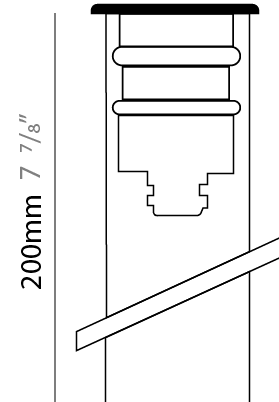

GENERAL

Series: Nano
 Subseries: Nano Square
 Partner: Platek
 Division: Exterior
 Installation: Recessed
 Product Type: Uplight
 Mounting Location: In-Ground
 Light Distribution: Uplight

PHYSICAL

Aperture Sizes In-Ground Uplights: 1"
 Shape: Square
 Length (mm): 45
 Length (in): 1 3/4
 Width (mm): 45
 Width (in): 1 3/4
 Height (mm): 75
 Height (in): 2 15/16
 Weight (kg): 0.4
 Weight (lbs): 0.88
 Load Resistance (kg): 500
 Load Resistance (lbs): 1102
 Diffuser: Clear tempered glass
 Fixture Finish: SST
 Fixture Material: Stainless Steel AISI 316L
 Primary Material: Stainless Steel
 Cable Details: Supplied with 1 power cable 0.5m in length

45mm 1 3/4"

45mm 1 3/4"

21mm 0 13/16"

21mm 0 13/16"

Zaneen Corporation © 2016. All rights reserved. Printed in China. www.zaneen.com

Available for International specifications by adding 'INT' at the end of the existing Model #. For assistance on 'custom' specifications, contact zteam@zaneen.com. In a constant effort to supply the best product, we reserve the right to change specifications or materials without notice. The most recent specification sheets are found at zaneen.com