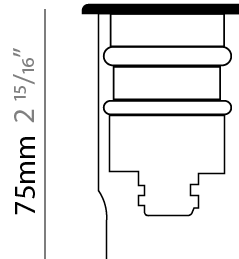

GENERAL

Series: Nano
 Subseries: Nano Square
 Partner: Platek
 Division: Exterior
 Installation: Recessed
 Product Type: Uplight
 Mounting Location: In-Ground
 Light Distribution: Uplight

PHYSICAL

Aperture Sizes In-Ground Uplights: 1"
 Shape: Square
 Length (mm): 45
 Length (in): 1 3/4
 Width (mm): 45
 Width (in): 1 3/4
 Height (mm): 75
 Height (in): 2 15/16
 Weight (kg): 0.4
 Weight (lbs): 0.88
 Load Resistance (kg): 500
 Load Resistance (lbs): 1102
 Diffuser: Clear tempered glass
 Fixture Finish: SST
 Fixture Material: Stainless Steel AISI 316L
 Primary Material: Stainless Steel
 Cable Details: Supplied with 1 power cable 0.5m in length

45mm 1 3/4"

45mm 1 3/4"

21mm 0 13/16"

21mm 0 13/16"

Zaneen Corporation © 2016. All rights reserved. Printed in China. www.zaneen.com

Available for International specifications by adding 'INT' at the end of the existing Model #. For assistance on 'custom' specifications, contact zteam@zaneen.com. In a constant effort to supply the best product, we reserve the right to change specifications or materials without notice. The most recent specification sheets are found at zaneen.com