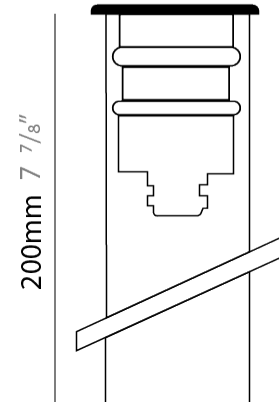

GENERAL

Series: Nano
 Subseries: Nano Square
 Brand: Platek
 Division: Exterior
 Mounting Type: Recessed
 Mounting Location: In-Ground
 Subcategory: Walk Over

PHYSICAL

Shape: Square
 Length (mm): 45
 Length (in): 1 3/4
 Width (mm): 45
 Width (in): 1 3/4
 Height (mm): 75
 Height (in): 2 15/16
 Light Distribution: Uplight
 Weight (kg): 0.4
 Weight (lbs): 0.88
 Load Resistance (kg): 500
 Load Resistance (lbs): 1102
 Diffuser: Clear tempered glass
 Fixture Finish: SST
 Fixture Material: Stainless Steel AISI 316L
 Cable Details: Supplied with 1 power cable 0.5m in length

45mm 1 3/4"

45mm 1 3/4"

21mm 0 13/16"

21mm 0 13/16"

NANO SQUARE RECESSED

E9I641-

PROJECT

TYPE

GENERAL

Series: Nano
 Subseries: Nano Square
 Brand: Platek
 Division: Exterior
 Mounting Type: Recessed
 Mounting Location: Ceiling
 Subcategory: Downlight

PHYSICAL

Shape: Square
 Length (mm): 45
 Length (in): 1 3/4
 Width (mm): 45
 Width (in): 1 3/4
 Height (mm): 65
 Height (in): 2 9/16
 Ceiling Thickness (mm): 10 - 20
 Ceiling Thickness (in): 3/8 - 13/16
 Light Distribution: Downlight
 Diffuser: Clear tempered glass
 Fixture Finish: SST
 Fixture Material: Stainless Steel AISI 316L
 Cut-out Measurements: 37mm / 1 7/16" diameter