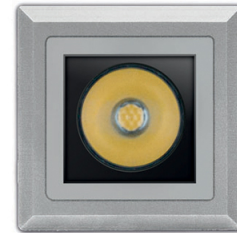

GENERAL

Series: Nano
Subseries: Nano Square
Brand: Platek
Division: Exterior
Mounting Type: Recessed
Mounting Location: In-Ground
Subcategory: Walk Over

PHYSICAL

Shape: Square
Length (mm): 45
Length (in): 1 3/4
Width (mm): 45
Width (in): 1 3/4
Height (mm): 75
Height (in): 2 15/16
Light Distribution: Uplight
Weight (kg): 0.4
Weight (lbs): 0.88
Load Resistance (kg): 500
Load Resistance (lbs): 1102
Diffuser: Clear tempered glass
Fixture Finish: SST
Fixture Material: Stainless Steel AISI 316L
Cable Details: Supplied with 1 power cable 0.5m in length

ELECTRICAL

Lamp Type: LED
Input Wattage (W): 2
Total Output Wattage (W): 1.2 / 2
Driver Included: No
Driver Location: Remote
Driver Type: Constant Current - 120 / 277Vac
Input Voltage (V): 120 - 277
Constant Current (MA): 350 / 700
Upon Request: (Not included - see components [IP65 or higher enclosure to be supplied by others]) 0-10Vdc dimming / Phase dimming / Non-dimming 120/277Vac

LED

Number of LEDs: 1
Color Temperature (°K): 2700 / 3000 / 4000
Max. Delivered Lumen (lm): 155 - 175 / 160 - 180
Nominal Lumen (lm): 250 / 260
CRI: >80 CRI
Lamp Life (hrs): 60000

OPTICAL

Optic°: 14 / 21 / 33 / DIF / ELL

RATINGS AND CERTIFICATIONS

Certified By: Certified for North American Standards
IP rating: IP68
IK Rating: IK07
Bug Rating: B0 U3 G0
Marine Grade: Stainless Steel AISI 316L
Upon Request: Higher Maximum Ambient Temperature