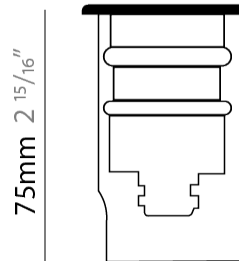

GENERAL

Series: Nano
 Subseries: Nano Square
 Brand: Platek
 Division: Exterior
 Mounting Type: Recessed
 Mounting Location: In-Ground
 Subcategory: Walk Over

PHYSICAL

Shape: Square
 Length (mm): 45
 Length (in): 1 3/4
 Width (mm): 45
 Width (in): 1 3/4
 Height (mm): 75
 Height (in): 2 15/16
 Light Distribution: Uplight
 Weight (kg): 0.4
 Weight (lbs): 0.88
 Load Resistance (kg): 500
 Load Resistance (lbs): 1102
 Diffuser: Clear tempered glass
 Fixture Finish: SST
 Fixture Material: Stainless Steel AISI 316L
 Cable Details: Supplied with 1 power cable 0.5m in length

45mm 1 3/4"

45mm 1 3/4"

21mm 0 13/16"

21mm 0 13/16"

NANO SQUARE RECESSED

E9I641-

PROJECT

TYPE

GENERAL

Series: Nano
 Subseries: Nano Square
 Brand: Platek
 Division: Exterior
 Mounting Type: Recessed
 Mounting Location: Ceiling
 Subcategory: Downlight

PHYSICAL

Shape: Square
 Length (mm): 45
 Length (in): 1 3/4
 Width (mm): 45
 Width (in): 1 3/4
 Height (mm): 65
 Height (in): 2 9/16
 Ceiling Thickness (mm): 10 - 20
 Ceiling Thickness (in): 3/8 - 13/16
 Light Distribution: Downlight
 Diffuser: Clear tempered glass
 Fixture Finish: SST
 Fixture Material: Stainless Steel AISI 316L
 Cut-out Measurements: 37mm / 1 7/16" diameter