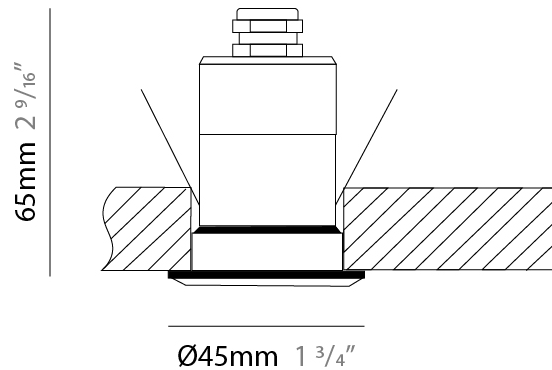

GENERAL

Series: Nano
Subseries: Nano Square
Brand: Platek
Division: Exterior
Mounting Type: Recessed
Mounting Location: Ceiling
Subcategory: Downlight

PHYSICAL

Shape: Square
Length (mm): 45
Length (in): 1 3/4
Width (mm): 45
Width (in): 1 3/4
Height (mm): 65
Height (in): 2 9/16
Ceiling Thickness (mm): 10 - 20
Ceiling Thickness (in): 3/8 - 13/16
Light Distribution: Downlight
Diffuser: Clear tempered glass
Fixture Finish: SST
Fixture Material: Stainless Steel AISI 316L
Cut-out Measurements: 37mm / 1 7/16" diameter

ELECTRICAL

Lamp Type: LED
Input Wattage (W): 2
Total Output Wattage (W): 1.2 / 2
Driver Included: No
Driver Location: Remote
Driver Type: Constant Current - 120 / 277Vac
Input Voltage (V): 120 - 277
Constant Current (MA): 350 / 700
Upon Request: (Not included - see components [IP65 or higher enclosure to be supplied by others]) 0-10Vdc dimming / Phase dimming / Non-dimming 120/277Vac

LED

Number of LEDs: 1
Color Temperature (°K): 2700 / 3000 / 4000
Max. Delivered Lumen (lm): 155 - 175 / 160 - 180
Nominal Lumen (lm): 250 / 260
CRI: >80 CRI
Lamp Life (hrs): 60000

OPTICAL

Optic°: 14 / 26 / 33

RATINGS AND CERTIFICATIONS

Certified By: Certified for North American Standards
IP rating: IP68
IK Rating: IK07
Bug Rating: B0 U0 G0
Marine Grade: Stainless Steel AISI 316L
Upon Request: Higher Maximum Ambient Temperature

PROJECT
TYPE
SPECIFIER
QUANTITY
DATE