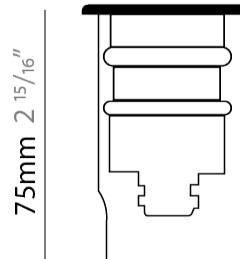

GENERAL

Series: Nano
 Subseries: Nano Round
 Brand: Platek
 Division: Exterior
 Mounting Type: Recessed
 Mounting Location: In-Ground
 Subcategory: Walk Over

PHYSICAL

Shape: Round
 Diameter (mm): 45
 Diameter (in): 1 3/4
 Height (mm): 75
 Height (in): 2 15/16
 Light Distribution: Direct
 Weight (kg): 0.4
 Weight (lbs): 0.88
 Load Resistance (kg): 500
 Load Resistance (lbs): 1102
 Installation Requirement: Installation in sleeve set in concrete with a 20-30 cm gravel drain bed
 Diffuser: Clear tempered glass
 Fixture Finish: SST
 Fixture Material: Stainless Steel AISI 316L
 Cable Details: Supplied with 1 power cable 0.5m in length

45mm 1 3/4"

45mm 1 3/4"

21mm 0 13/16"

21mm 0 13/16"

75mm 2 15/16"

200mm 7 7/8"

E9I124-

PROJECT

GENERAL

Series: Nano
 Subseries: Nano Square
 Brand: Platek
 Division: Exterior
 Mounting Type: Recessed
 Mounting Location: In-Ground
 Subcategory: Walk Over

PHYSICAL

Shape: Square
 Length (mm): 45
 Length (in): 1 3/4
 Width (mm): 45
 Width (in): 1 3/4
 Height (mm): 75
 Height (in): 2 15/16
 Light Distribution: Uplight
 Weight (kg): 0.4
 Weight (lbs): 0.88
 Load Resistance (kg): 500
 Load Resistance (lbs): 1102
 Diffuser: Clear tempered glass
 Fixture Finish: SST
 Fixture Material: Stainless Steel AISI 316L
 Cable Details: Supplied with 1 power cable 0.5m in length