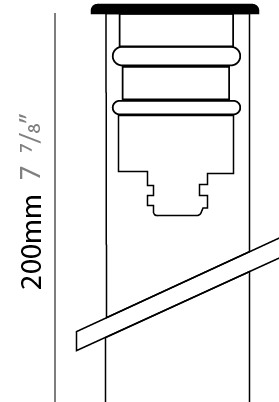

GENERAL

Series: Nano
 Subseries: Nano Square
 Brand: Platek
 Division: Exterior
 Mounting Type: Recessed
 Mounting Location: In-Ground
 Subcategory: Walk Over

PHYSICAL

Shape: Square
 Length (mm): 45
 Length (in): 1 3/4
 Width (mm): 45
 Width (in): 1 3/4
 Height (mm): 75
 Height (in): 2 15/16
 Light Distribution: Uplight
 Weight (kg): 0.4
 Weight (lbs): 0.88
 Load Resistance (kg): 500
 Load Resistance (lbs): 1102
 Diffuser: Clear tempered glass
 Fixture Finish: SST
 Fixture Material: Stainless Steel AISI 316L
 Cable Details: Supplied with 1 power cable 0.5m in length

45mm 1 3/4"

45mm 1 3/4"

21mm 0 13/16"

21mm 0 13/16"

NANO SQUARE RECESSED

E9I641-

PROJECT

TYPE