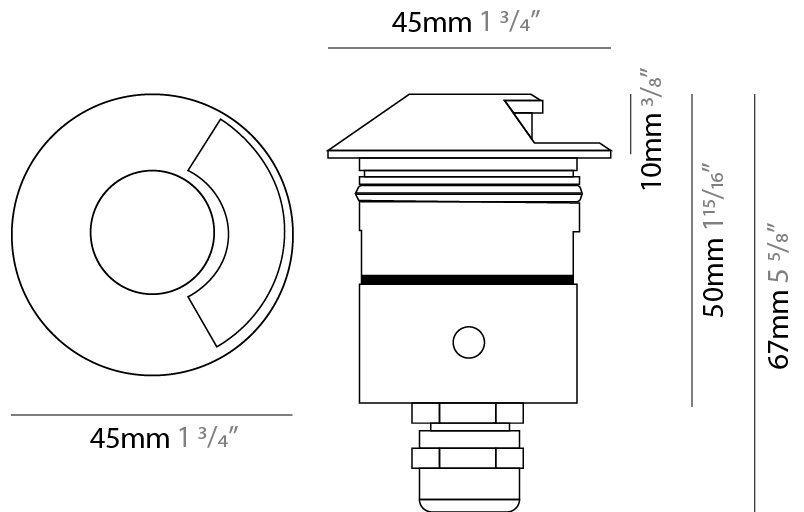

GENERAL

Series: Nano
Subseries: Nano Roll Over
Brand: Platek
Division: Exterior
Mounting Type: Recessed
Mounting Location: In-Ground
Subcategory: Marker

PHYSICAL

Shape: Round
Diameter (mm): 45
Diameter (in): 1 3/4
Height (mm): 75
Height (in): 2 15/16
Light Distribution: Uplight
Weight (kg): 0.4
Weight (lbs): 0.88
Load Resistance (kg): 500
Load Resistance (lbs): 1102
Diffuser: Transparent PMMA
Fixture Finish: SST
Fixture Material: Stainless Steel AISI 316L
Cable Details: Supplied with 1 power cable 0.5m in length

ELECTRICAL

Lamp Type: LED
Input Wattage (W): 1
Total Output Wattage (W): 1
Driver Included: No
Driver Location: Remote
Driver Type: Constant Current - 120 / 277Vac
Input Voltage (V): 120 - 277
Constant Current (MA): 350
Upon Request: (Not included - see components [IP65 or higher enclosure to be supplied by others]) 0-10Vdc dimming / Phase dimming 120Vac only / Non-dimming 120/277Vac

LED

Color Temperature (°K): 2700 / 3000 / 4000
Max. Delivered Lumen (lm): 25 / 26
Nominal Lumen (lm): 250 / 260
CRI: >80 CRI
Lamp Life (hrs): 60000

OPTICAL

Optic°: 1 opening

RATINGS AND CERTIFICATIONS

Certified By: Certified for North American Standards
IP rating: IP68
IK Rating: IK10
Bug Rating: B0 U2 G0
Marine Grade: Stainless Steel AISI 316L
Upon Request: Higher Maximum Ambient Temperature

PROJECT	_____
TYPE	_____
SPECIFIER	_____
QUANTITY	_____
DATE	_____