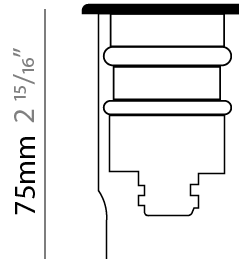

GENERAL

Series: Nano
 Subseries: Nano Square
 Brand: Platek
 Division: Exterior
 Mounting Type: Recessed
 Mounting Location: In-Ground
 Subcategory: Walk Over

PHYSICAL

Shape: Square
 Length (mm): 45
 Length (in): 1 3/4
 Width (mm): 45
 Width (in): 1 3/4
 Height (mm): 75
 Height (in): 2 15/16
 Light Distribution: Uplight
 Weight (kg): 0.4
 Weight (lbs): 0.88
 Load Resistance (kg): 500
 Load Resistance (lbs): 1102
 Diffuser: Clear tempered glass
 Fixture Finish: SST
 Fixture Material: Stainless Steel AISI 316L
 Cable Details: Supplied with 1 power cable 0.5m in length

45mm 1 3/4"

45mm 1 3/4"

21mm 0 13/16"

21mm 0 13/16"

NANO SQUARE RECESSED

E9I641-

PROJECT

TYPE