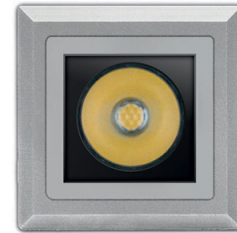

GENERAL

Series: Nano
Subseries: Nano Square
Brand: Platek
Division: Exterior
Mounting Type: Recessed
Mounting Location: In-Ground
Subcategory: Walk Over

PHYSICAL

Shape: Square
Length (mm): 45
Length (in): 1 3/4
Width (mm): 45
Width (in): 1 3/4
Height (mm): 75
Height (in): 2 15/16
Light Distribution: Uplight
Weight (kg): 0.4
Weight (lbs): 0.88
Load Resistance (kg): 500
Load Resistance (lbs): 1102
Diffuser: Clear tempered glass
Fixture Finish: SST
Fixture Material: Stainless Steel AISI 316L
Cable Details: Supplied with 1 power cable 0.5m in length

ELECTRICAL

Lamp Type: LED
Input Wattage (W): 2
Total Output Wattage (W): 1.2 / 2
Driver Included: No
Driver Location: Remote
Driver Type: Constant Current - 120 / 277Vac
Input Voltage (V): 120 - 277
Constant Current (MA): 350 / 700
Upon Request: (Not included - see components [IP65 or higher enclosure to be supplied by others]) 0-10Vdc dimming / Phase dimming / Non-dimming 120/277Vac

LED

Number of LEDs: 1
Color Temperature (°K): 2700 / 3000 / 4000
Max. Delivered Lumen (lm): 155 - 175 / 160 - 180
Nominal Lumen (lm): 250 / 260
CRI: >80 CRI
Lamp Life (hrs): 60000

OPTICAL

Optic°: 14 / 21 / 33 / DIF / ELL

RATINGS AND CERTIFICATIONS

Certified By: Certified for North American Standards
IP rating: IP68
IK Rating: IK07
Bug Rating: B0 U3 G0
Marine Grade: Stainless Steel AISI 316L
Upon Request: Higher Maximum Ambient Temperature