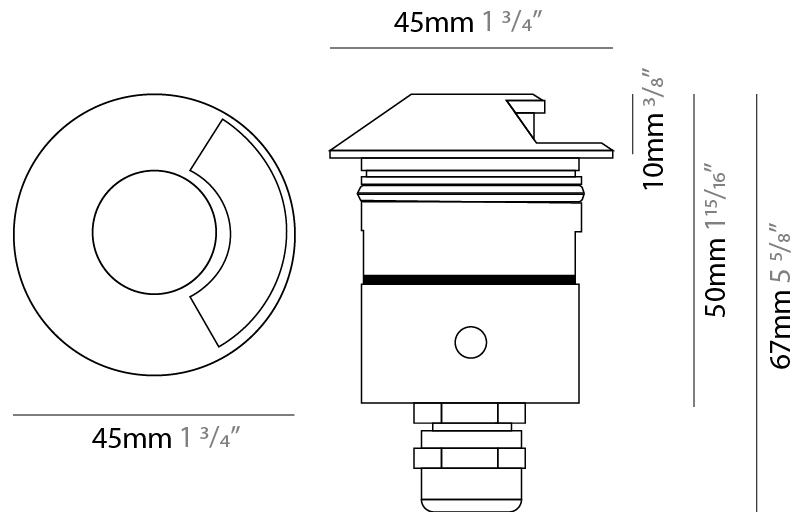

GENERAL

Series: Nano
Subseries: Nano Roll Over
Brand: Platek
Division: Exterior
Mounting Type: Recessed
Mounting Location: In-Ground
Subcategory: Marker

PHYSICAL

Shape: Round
Diameter (mm): 45
Diameter (in): 1 3/4
Height (mm): 75
Height (in): 2 15/16
Light Distribution: Uplight
Weight (kg): 0.4
Weight (lbs): 0.88
Load Resistance (kg): 500
Load Resistance (lbs): 1102
Diffuser: Transparent PMMA
Fixture Finish: SST
Fixture Material: Stainless Steel AISI 316L
Cable Details: Supplied with 1 power cable 0.5m in length

ELECTRICAL

Lamp Type: LED
Input Wattage (W): 1
Total Output Wattage (W): 1
Driver Included: No
Driver Location: Remote
Driver Type: Constant Current - 120 / 277Vac
Input Voltage (V): 120 - 277
Constant Current (MA): 350
Upon Request: (Not included - see components [IP65 or higher enclosure to be supplied by others]) 0-10Vdc dimming / Phase dimming 120Vac only / Non-dimming 120/277Vac

LED

Color Temperature (°K): 2700 / 3000 / 4000
Max. Delivered Lumen (lm): 25 / 26
Nominal Lumen (lm): 250 / 260
CRI: >80 CRI
Lamp Life (hrs): 60000

OPTICAL

Optic°: 1 opening

RATINGS AND CERTIFICATIONS

Certified By: Certified for North American Standards
IP rating: IP68
IK Rating: IK10
Bug Rating: B0 U2 G0
Marine Grade: Stainless Steel AISI 316L
Upon Request: Higher Maximum Ambient Temperature

PROJECT	_____
TYPE	_____
SPECIFIER	_____
QUANTITY	_____
DATE	_____