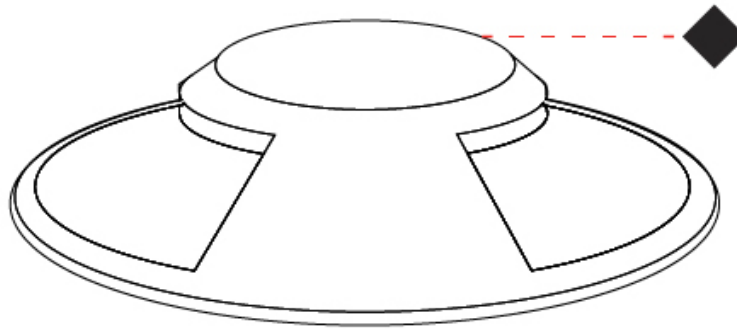

NANO ROLL OVER RECESSED

E9I545-

PROJECT

TYPE

SPECIFIER

QUANTITY

DATE