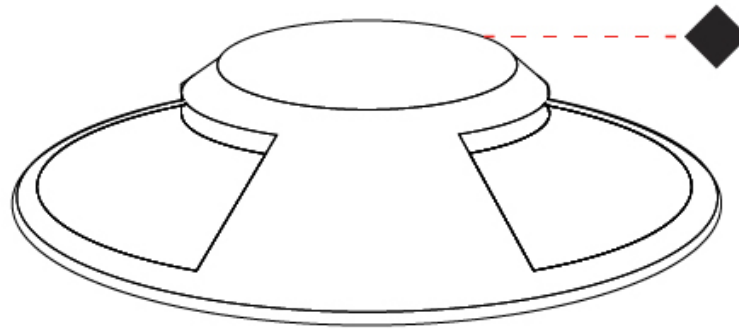

NANO ROLL OVER RECESSED

E9I545-

PROJECT

TYPE

SPECIFIER

QUANTITY

DATE

E