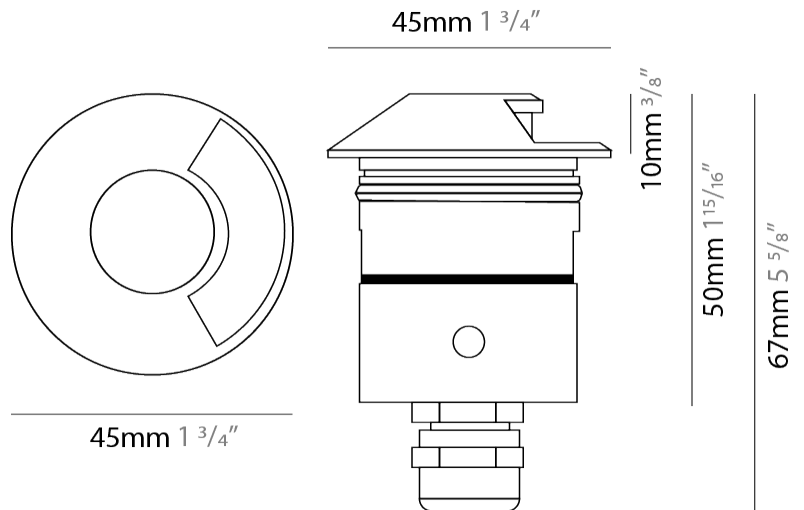

GENERAL

Series: Nano
Subseries: Nano Roll Over
Brand: Platek
Division: Exterior
Mounting Type: Recessed
Mounting Location: In-Ground
Subcategory: Marker

PHYSICAL

Shape: Round
Diameter (mm): 45
Diameter (in): 1 3/4
Height (mm): 75
Height (in): 2 15/16
Light Distribution: Uplight
Weight (kg): 0.4
Weight (lbs): 0.88
Load Resistance (kg): 500
Load Resistance (lbs): 1102
Diffuser: Transparent PMMA
Fixture Finish: SST
Fixture Material: Stainless Steel AISI 316L
Cable Details: Supplied with 1 power cable 0.5m in length

ELECTRICAL

Lamp Type: LED
Input Wattage (W): 1
Total Output Wattage (W): 1
Driver Included: No
Driver Location: Remote
Driver Type: Constant Current - 120 / 277Vac
Input Voltage (V): 120 - 277
Constant Current (MA): 350
Upon Request: (Not included - see components [IP65 or higher enclosure to be supplied by others]) 0-10Vdc dimming / Phase dimming 120Vac only / Non-dimming 120/277Vac

LED

Color Temperature (°K): 2700 / 3000 / 4000
Max. Delivered Lumen (lm): 25 / 26
Nominal Lumen (lm): 250 / 260
CRI: >80 CRI
Lamp Life (hrs): 60000

OPTICAL

Optic°: 1 opening

RATINGS AND CERTIFICATIONS

Certified By: Certified for North American Standards
IP rating: IP68
IK Rating: IK10
Bug Rating: B0 U2 G0
Marine Grade: Stainless Steel AISI 316L
Upon Request: Higher Maximum Ambient Temperature

PROJECT	_____
TYPE	_____
SPECIFIER	_____
QUANTITY	_____
DATE	_____