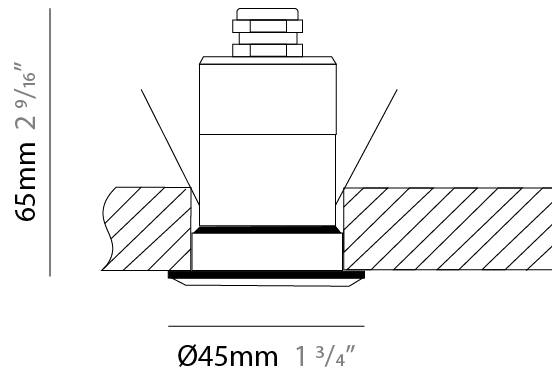

GENERAL

Series: Nano
Subseries: Nano Round
Brand: Platek
Division: Exterior
Mounting Type: Recessed
Mounting Location: Ceiling
Subcategory: Downlight

PHYSICAL

Shape: Round
Diameter (mm): 45
Diameter (in): 1 3/4
Height (mm): 65
Height (in): 2 9/16
Ceiling Thickness (mm): 10 - 20
Ceiling Thickness (in): 3/8 - 13/16
Light Distribution: Downlight
Diffuser: Clear tempered glass
Fixture Finish: SST
Fixture Material: Stainless Steel AISI 316L
Cut-out Measurements: 37mm / 1 7/16" diameter

ELECTRICAL

Lamp Type: LED
Total Output Wattage (W): 2
Dimming: Non-Dimming / Phase Dimming (120Vac only) / 0-10V Dimming
Driver Included: No
Driver Location: Remote
Driver Type: Constant Current - 120 / 277Vac
Driver Class: Class 2
Input Voltage (V): 120 - 277
Constant Current (MA): 700

LED

Number of LEDs: 1
Color Temperature (°K): 2700 / 3000 / 4000
Max. Delivered Lumen (lm): 155 - 175 / 160 - 180
Nominal Lumen (lm): 250 / 260
CRI: >80 CRI
Lamp Life (hrs): 60000

OPTICAL

Optic°: 14 / 26 / 33

RATINGS AND CERTIFICATIONS

Certified By: Certified for North American Standards
IP rating: IP68
IK Rating: IK07
Bug Rating: B0 U0 G0
Marine Grade: Stainless Steel AISI 316L
Upon Request: Higher Maximum Ambient Temperature

PROJECT
TYPE
SPECIFIER
QUANTITY
DATE