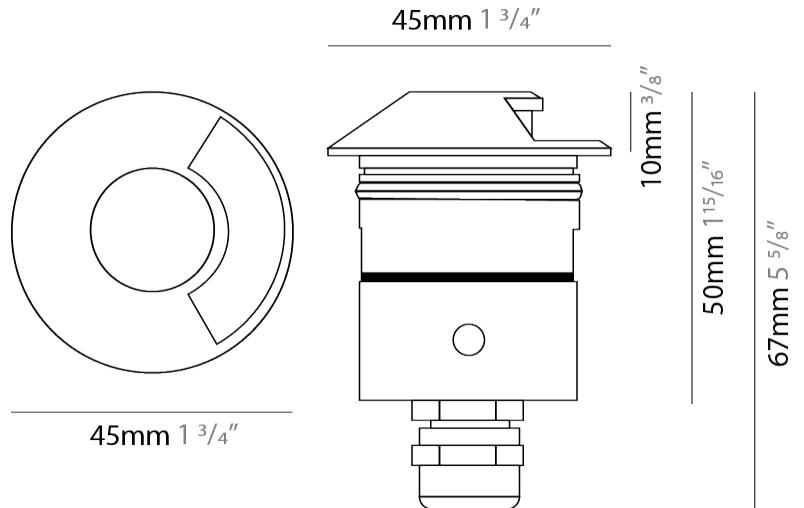

GENERAL

Series: Nano
Subseries: Nano Roll Over
Brand: Platek
Division: Exterior
Mounting Type: Recessed
Mounting Location: In-Ground
Subcategory: Marker

PHYSICAL

Shape: Round
Diameter (mm): 45
Diameter (in): 1 3/4
Height (mm): 75
Height (in): 2 15/16
Light Distribution: Uplight
Weight (kg): 0.4
Weight (lbs): 0.88
Load Resistance (kg): 500
Load Resistance (lbs): 1102
Diffuser: Transparent PMMA
Fixture Finish: SST
Fixture Material: Stainless Steel AISI 316L
Cable Details: Supplied with 1 power cable 0.5m in length

ELECTRICAL

Lamp Type: LED
Input Wattage (W): 1
Total Output Wattage (W): 1
Driver Included: No
Driver Location: Remote
Driver Type: Constant Current - 120 / 277Vac
Input Voltage (V): 120 - 277
Constant Current (MA): 350
Upon Request: (Not included - see components [IP65 or higher enclosure to be supplied by others]) 0-10Vdc dimming / Phase dimming 120Vac only / Non-dimming 120/277Vac

LED

Color Temperature (°K): 2700 / 3000 / 4000
Max. Delivered Lumen (lm): 25 / 26
Nominal Lumen (lm): 250 / 260
CRI: >80 CRI
Lamp Life (hrs): 60000

OPTICAL

Optic°: 1 opening

RATINGS AND CERTIFICATIONS

Certified By: Certified for North American Standards
IP rating: IP68
IK Rating: IK10
Bug Rating: B0 U2 G0
Marine Grade: Stainless Steel AISI 316L
Upon Request: Higher Maximum Ambient Temperature

PROJECT	_____
TYPE	_____
SPECIFIER	_____
QUANTITY	_____
DATE	_____