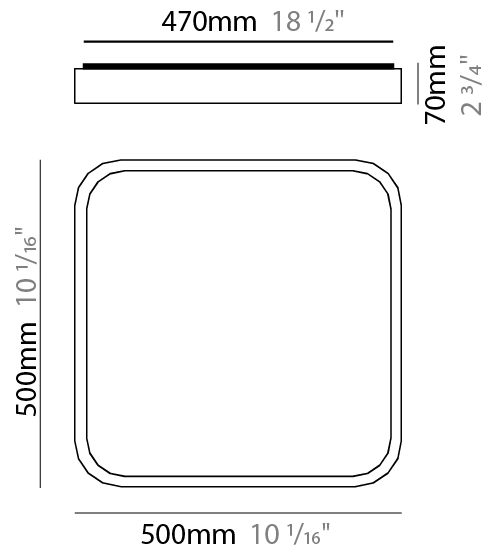

NATURE SURFACE

D112019

base number

1. To build a product code in our configurator select the specify button on the base model # product page
2. To build a manual product code on this datasheet choose from the options listed below in blue font and add the suffix to the base model #

GENERAL

Series: Nature
Partner: Ole
Division: Design
Installation: Surface
Product Type: Ceiling Surface
Mounting Location: Ceiling
Light Distribution: Direct

PHYSICAL

Shape: Square
Length (mm): 500
Length (in): 19 ¹¹/₁₆
Width (mm): 500
Width (in): 19 ¹¹/₁₆
Height (mm): 70
Height (in): 2 ³/₄
Diffuser: PMMA - Opal
Fixture Finish: OAK
Fixture Material: Metal / Wood
Primary Material: Wood

ELECTRICAL

Number of Lamps: 4
Lamp Type: LED Retrofit
Lamp Shape: A15
Bulb Included: Bulb Not Included
Max. Wattage Per Lamp (W): 4
Lamp Base: E26
Input Voltage (V): 120
Upon Request: 277Vac / GU24

LED

OPTICAL

RATINGS AND CERTIFICATIONS

Certified By: Certified for North American Standards
IP rating: IP20

PROJECT	
TYPE	
SPECIFIER	
QUANTITY	
DATE