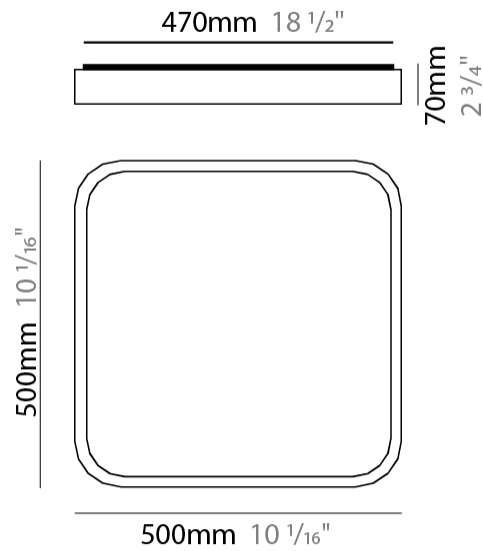

NATURE SURFACE

D112020-

base number Color
Temperature

PROJECT
TYPE
SPECIFIER
QUANTITY
DATE

1. To build a product code in our configurator select the specify button on the base model # product page
2. To build a manual product code on this datasheet choose from the options listed below in blue font and add the suffix to the base model #

GENERAL

Series: Nature
Brand: Ole
Division: Design
Mounting Type: Surface
Mounting Location: Ceiling
Subcategory: Ambient

PHYSICAL

Shape: Square
Length (mm): 500
Length (in): 19 ¹¹/₁₆
Width (mm): 500
Width (in): 19 ¹¹/₁₆
Height (mm): 70
Height (in): 2 ³/₄
Light Distribution: Direct
Diffuser: PMMA - Opal
Fixture Finish: OAK
Fixture Material: Metal / Wood

ELECTRICAL

Lamp Type: LED
Input Wattage (W): 29.3
Total Output Wattage (W): 25.3
Dimming: Non-Dimmable / 0-10V Dimming
Driver Included: Yes
Driver Location: Integrated
Driver Type: Constant Current - Universal
Driver Class: Class 2
Input Voltage (V): 120 - 277
Constant Current (MA): 700

LED

Color Temperature (°K): 3000 / 4000
Max. Delivered Lumen (lm): 1661 / 1738
CRI: >80 CRI
Lamp Life (hrs): 50000

OPTICAL

RATINGS AND CERTIFICATIONS

Certified By: Certified for North American Standards
IP rating: IP20