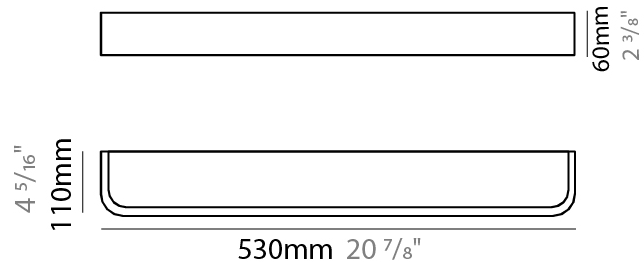

PROJECT
TYPE
SPECIFIER
QUANTITY
DATE

NATURE SURFACE

D113024

base number

1. To build a product code in our configurator select the specify button on the base model # product page
2. To build a manual product code on this datasheet choose from the options listed below in blue font and add the suffix to the base model #

GENERAL

Series: Nature
Brand: Ole
Division: Design
Mounting Type: Surface
Mounting Location: Wall
Subcategory: Ambient

PHYSICAL

Shape: Rectangle
Length (mm): 530
Length (in): 20 ⁷/₈
Height (mm): 60
Depth (mm): 110
Height (in): 2 ³/₈
Depth (in): 4 ⁵/₁₆
Light Distribution: Direct
Diffuser: PMMA - Opal
Fixture Finish: OAK
Fixture Material: Metal / Wood

ELECTRICAL

Number of Lamps: 2
Lamp Type: LED Retrofit
Lamp Shape: A15
Bulb Included: Bulb Not Included
Max. Wattage Per Lamp (W): 4
Lamp Base: E26
Input Voltage (V): 120
Upon Request: 277Vac / GU24

LED

OPTICAL

RATINGS AND CERTIFICATIONS

Certified By: Certified for North American Standards
IP rating: IP20