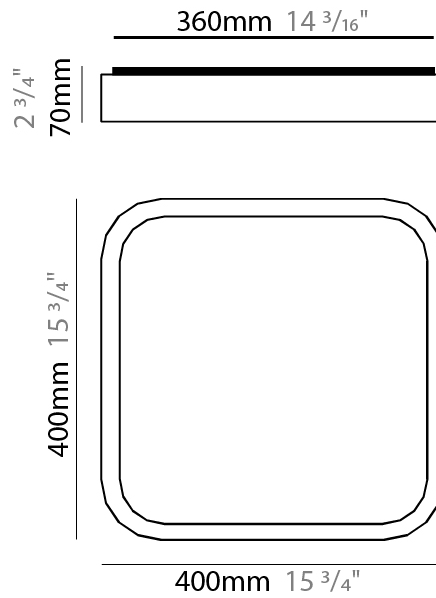

PROJECT	
TYPE	
SPECIFIER	
QUANTITY	
DATE	

NATURE SURFACE

D112017

base number

1. To build a product code in our configurator select the specify button on the base model # product page
2. To build a manual product code on this datasheet choose from the options listed below in blue font and add the suffix to the base model #

GENERAL

Series: Nature
Brand: Ole
Division: Design
Mounting Type: Surface
Mounting Location: Ceiling
Subcategory: Ambient

PHYSICAL

Shape: Square
Length (mm): 400
Length (in): 15 3/4
Width (mm): 400
Width (in): 15 3/4
Height (mm): 70
Height (in): 2 3/4
Light Distribution: Direct
Diffuser: PMMA - Opal
Fixture Finish: OAK
Fixture Material: Metal / Wood

ELECTRICAL

Number of Lamps: 4
Lamp Type: LED Retrofit
Lamp Shape: A15
Bulb Included: Bulb Not Included
Max. Wattage Per Lamp (W): 4
Lamp Base: E26
Input Voltage (V): 120
Upon Request: 277Vac / GU24

LED

OPTICAL

RATINGS AND CERTIFICATIONS

Certified By: Certified for North American Standards
IP rating: IP20