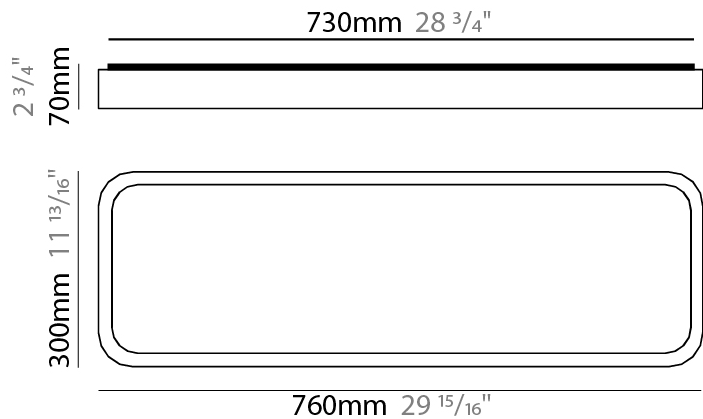

PROJECT	_____
TYPE	_____
SPECIFIER	_____
QUANTITY	_____
DATE	_____

NATURE SURFACE

D112021

base number

1. To build a product code in our configurator select the specify button on the base model # product page
2. To build a manual product code on this datasheet choose from the options listed below in blue font and add the suffix to the base model #

GENERAL

Series: Nature _____
Brand: Ole _____
Division: Design _____
Mounting Type: Surface _____
Mounting Location: Ceiling _____
Subcategory: Ambient _____

PHYSICAL

Shape: Rectangle _____
Length (mm): 760 _____
Length (in): 29 ¹⁵/₁₆ _____
Width (mm): 300 _____
Width (in): 11 ¹³/₁₆ _____
Height (mm): 70 _____
Height (in): 2 ³/₄ _____
Light Distribution: Direct _____
Diffuser: PMMA - Opal _____
Fixture Finish: OAK _____
Fixture Material: Metal / Wood _____

ELECTRICAL

Number of Lamps: 4 _____
Lamp Type: LED Retrofit _____
Lamp Shape: A15 _____
Bulb Included: Bulb Not Included _____
Max. Wattage Per Lamp (W): 4 _____
Lamp Base: E26 _____
Input Voltage (V): 120 _____
Upon Request: 277Vac / GU24 _____

LED

OPTICAL

RATINGS AND CERTIFICATIONS

Certified By: Certified for North American Standards _____
IP rating: IP20 _____