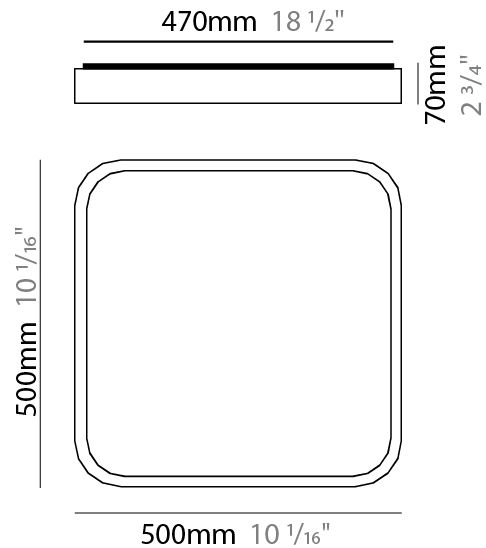

PROJECT	_____
TYPE	_____
SPECIFIER	_____
QUANTITY	_____
DATE	_____

NATURE SURFACE

D112019

base number

1. To build a product code in our configurator select the specify button on the base model # product page
2. To build a manual product code on this datasheet choose from the options listed below in blue font and add the suffix to the base model #

GENERAL

Series: Nature _____
Brand: Ole _____
Division: Design _____
Mounting Type: Surface _____
Mounting Location: Ceiling _____
Subcategory: Ambient _____

PHYSICAL

Shape: Square _____
Length (mm): 500 _____
Length (in): 19 ¹¹/₁₆ _____
Width (mm): 500 _____
Width (in): 19 ¹¹/₁₆ _____
Height (mm): 70 _____
Height (in): 2 ³/₄ _____
Light Distribution: Direct _____
Diffuser: PMMA - Opal _____
Fixture Finish: OAK _____
Fixture Material: Metal / Wood _____

ELECTRICAL

Number of Lamps: 4 _____
Lamp Type: LED Retrofit _____
Lamp Shape: A15 _____
Bulb Included: Bulb Not Included _____
Max. Wattage Per Lamp (W): 4 _____
Lamp Base: E26 _____
Input Voltage (V): 120 _____
Upon Request: 277Vac / GU24 _____

LED

OPTICAL

RATINGS AND CERTIFICATIONS

Certified By: Certified for North American Standards _____
IP rating: IP20 _____