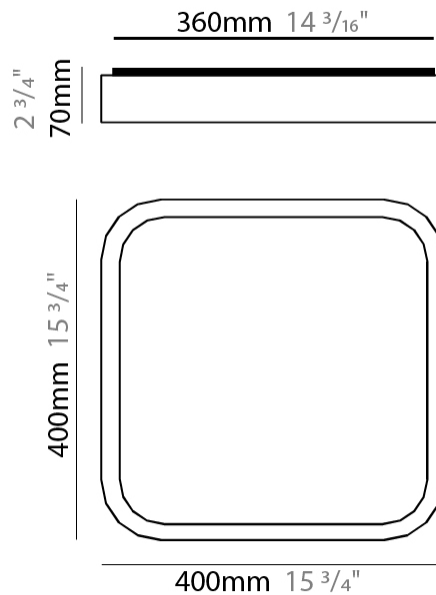

NATURE SURFACE

D112018-

base number   Color
Temperature

PROJECT	_____
TYPE	_____
SPECIFIER	_____
QUANTITY	_____
DATE	_____

1. To build a product code in our configurator select the specify button on the base model # product page
2. To build a manual product code on this datasheet choose from the options listed below in blue font and add the suffix to the base model #

GENERAL

Series: Nature _____
Brand: Ole _____
Division: Design _____
Mounting Type: Surface _____
Mounting Location: Ceiling _____
Subcategory: Ambient _____

PHYSICAL

Shape: Square _____
Length (mm): 400 _____
Length (in): 15 3/4 _____
Width (mm): 400 _____
Width (in): 15 3/4 _____
Height (mm): 70 _____
Height (in): 2 3/4 _____
Light Distribution: Direct _____
Diffuser: PMMA - Opal _____
Fixture Finish: OAK _____
Fixture Material: Metal / Wood _____

ELECTRICAL

Lamp Type: LED _____
Input Wattage (W): 25 _____
Dimming: Non-Dimmable / 0-10V Dimming _____
Driver Included: Yes _____
Driver Location: Integrated _____
Driver Type: Constant Current - Universal _____
Driver Class: Class 2 _____
Input Voltage (V): 120 - 277 _____
Constant Current (MA): 700 _____

LED

Color Temperature (°K): 3000 / 4000 _____
Max. Delivered Lumen (lm): 1057 / 1106 _____
CRI: >80 CRI _____
Lamp Life (hrs): 50000 _____

OPTICAL

RATINGS AND CERTIFICATIONS

Certified By: Certified for North American Standards _____
IP rating: IP20 _____