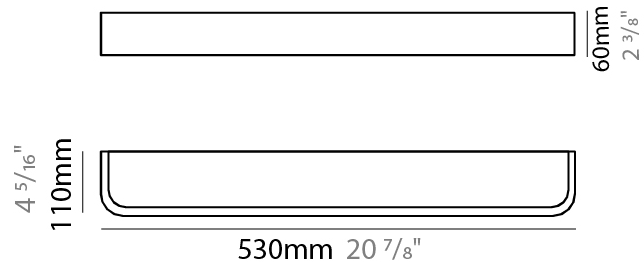

NATURE SURFACE

D113024

base number

1. To build a product code in our configurator select the specify button on the base model # product page
2. To build a manual product code on this datasheet choose from the options listed below in blue font and add the suffix to the base model #

GENERAL

Series: Nature
Brand: Ole
Division: Design
Mounting Type: Surface
Mounting Location: Wall
Subcategory: Ambient

PHYSICAL

Shape: Rectangle
Length (mm): 530
Length (in): 20 ⁷/₈
Height (mm): 60
Depth (mm): 110
Height (in): 2 ³/₈
Depth (in): 4 ⁵/₁₆
Light Distribution: Direct
Diffuser: PMMA - Opal
Fixture Finish: OAK
Fixture Material: Metal / Wood

ELECTRICAL

Number of Lamps: 2
Lamp Type: LED Retrofit
Lamp Shape: A15
Bulb Included: Bulb Not Included
Max. Wattage Per Lamp (W): 4
Lamp Base: E26
Input Voltage (V): 120
Upon Request: 277Vac / GU24

LED

OPTICAL

RATINGS AND CERTIFICATIONS

Certified By: Certified for North American Standards
IP rating: IP20

PROJECT	_____
TYPE	_____
SPECIFIER	_____
QUANTITY	_____
DATE	_____