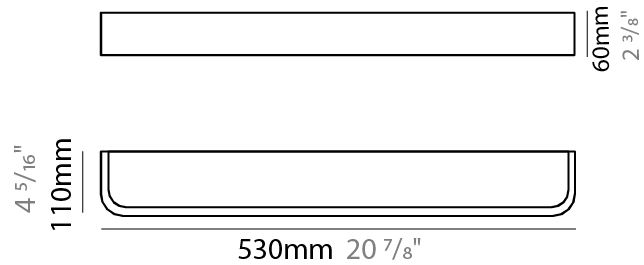

PROJECT	_____
TYPE	_____
SPECIFIER	_____
QUANTITY	_____
DATE	_____

NATURE SURFACE

D113024

base number

1. To build a product code in our configurator select the specify button on the base model # product page
2. To build a manual product code on this datasheet choose from the options listed below in blue font and add the suffix to the base model #

GENERAL

Series: Nature
Brand: Ole
Division: Design
Mounting Type: Surface
Mounting Location: Wall
Subcategory: Ambient

PHYSICAL

Shape: Rectangle
Length (mm): 530
Length (in): 20 ⁷/₈
Height (mm): 60
Depth (mm): 110
Height (in): 2 ³/₈
Depth (in): 4 ⁵/₁₆
Light Distribution: Direct
Diffuser: PMMA - Opal
Fixture Finish: OAK
Fixture Material: Metal / Wood

ELECTRICAL

Number of Lamps: 2
Lamp Type: LED Retrofit
Lamp Shape: A15
Bulb Included: Bulb Not Included
Max. Wattage Per Lamp (W): 4
Lamp Base: E26
Input Voltage (V): 120
Upon Request: 277Vac / GU24

LED

OPTICAL

RATINGS AND CERTIFICATIONS

Certified By: Certified for North American Standards
IP rating: IP20