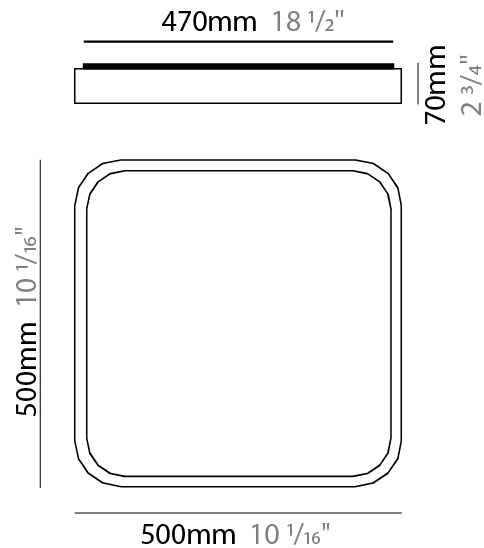

PROJECT	
TYPE	
SPECIFIER	
QUANTITY	
DATE	

NATURE SURFACE

D112019

base number

1. To build a product code in our configurator select the specify button on the base model # product page
2. To build a manual product code on this datasheet choose from the options listed below in blue font and add the suffix to the base model #

GENERAL

Series: Nature
Brand: Ole
Division: Design
Mounting Type: Surface
Mounting Location: Ceiling
Subcategory: Ambient

PHYSICAL

Shape: Square
Length (mm): 500
Length (in): 19 ¹¹/₁₆
Width (mm): 500
Width (in): 19 ¹¹/₁₆
Height (mm): 70
Height (in): 2 ³/₄
Light Distribution: Direct
Diffuser: PMMA - Opal
Fixture Finish: OAK
Fixture Material: Metal / Wood

ELECTRICAL

Number of Lamps: 4
Lamp Type: LED Retrofit
Lamp Shape: A15
Bulb Included: Bulb Not Included
Max. Wattage Per Lamp (W): 4
Lamp Base: E26
Input Voltage (V): 120
Upon Request: 277Vac / GU24

LED

OPTICAL

RATINGS AND CERTIFICATIONS

Certified By: Certified for North American Standards
IP rating: IP20