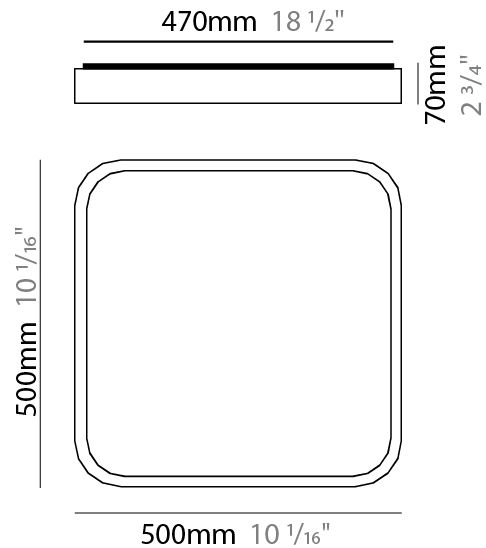

PROJECT	
TYPE	
SPECIFIER	
QUANTITY	
DATE	

NATURE SURFACE

D112019

base number

1. To build a product code in our configurator select the specify button on the base model # product page
2. To build a manual product code on this datasheet choose from the options listed below in blue font and add the suffix to the base model #

GENERAL

Series: Nature
Brand: Ole
Division: Design
Mounting Type: Surface
Mounting Location: Ceiling
Subcategory: Ambient

PHYSICAL

Shape: Square
Length (mm): 500
Length (in): 19 ¹¹/₁₆
Width (mm): 500
Width (in): 19 ¹¹/₁₆
Height (mm): 70
Height (in): 2 ³/₄
Light Distribution: Direct
Diffuser: PMMA - Opal
Fixture Finish: OAK
Fixture Material: Metal / Wood

ELECTRICAL

Number of Lamps: 4
Lamp Type: LED Retrofit
Lamp Shape: A15
Bulb Included: Bulb Not Included
Max. Wattage Per Lamp (W): 4
Lamp Base: E26
Input Voltage (V): 120
Upon Request: 277Vac / GU24

LED

OPTICAL

RATINGS AND CERTIFICATIONS

Certified By: Certified for North American Standards
IP rating: IP20