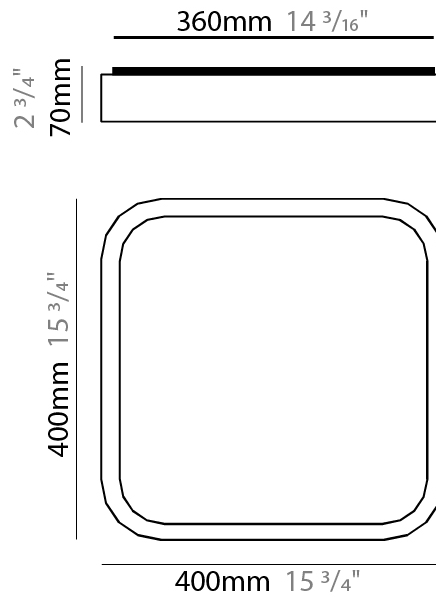

NATURE SURFACE

D112017

base number

1. To build a product code in our configurator select the specify button on the base model # product page
2. To build a manual product code on this datasheet choose from the options listed below in blue font and add the suffix to the base model #

GENERAL

Series: Nature
Brand: Ole
Division: Design
Mounting Type: Surface
Mounting Location: Ceiling
Subcategory: Ambient

PHYSICAL

Shape: Square
Length (mm): 400
Length (in): 15 3/4
Width (mm): 400
Width (in): 15 3/4
Height (mm): 70
Height (in): 2 3/4
Light Distribution: Direct
Diffuser: PMMA - Opal
Fixture Finish: OAK
Fixture Material: Metal / Wood

ELECTRICAL

Number of Lamps: 4
Lamp Type: LED Retrofit
Lamp Shape: A15
Bulb Included: Bulb Not Included
Max. Wattage Per Lamp (W): 4
Lamp Base: E26
Input Voltage (V): 120
Upon Request: 277Vac / GU24

LED

OPTICAL

RATINGS AND CERTIFICATIONS

Certified By: Certified for North American Standards
IP rating: IP20

PROJECT	_____
TYPE	_____
SPECIFIER	_____
QUANTITY	_____
DATE	_____