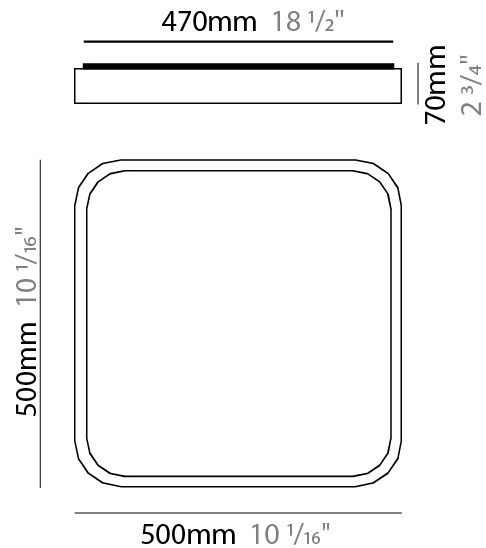

NATURE SURFACE

D112019

base number

1. To build a product code in our configurator select the specify button on the base model # product page
2. To build a manual product code on this datasheet choose from the options listed below in blue font and add the suffix to the base model #

GENERAL

Series: Nature
Brand: Ole
Division: Design
Mounting Type: Surface
Mounting Location: Ceiling
Subcategory: Ambient

PHYSICAL

Shape: Square
Length (mm): 500
Length (in): 19 ¹¹/₁₆
Width (mm): 500
Width (in): 19 ¹¹/₁₆
Height (mm): 70
Height (in): 2 ³/₄
Light Distribution: Direct
Diffuser: PMMA - Opal
Fixture Finish: OAK
Fixture Material: Metal / Wood

ELECTRICAL

Number of Lamps: 4
Lamp Type: LED Retrofit
Lamp Shape: A15
Bulb Included: Bulb Not Included
Max. Wattage Per Lamp (W): 4
Lamp Base: E26
Input Voltage (V): 120
Upon Request: 277Vac / GU24

LED

OPTICAL

RATINGS AND CERTIFICATIONS

Certified By: Certified for North American Standards
IP rating: IP20

PROJECT	
TYPE	
SPECIFIER	
QUANTITY	
DATE