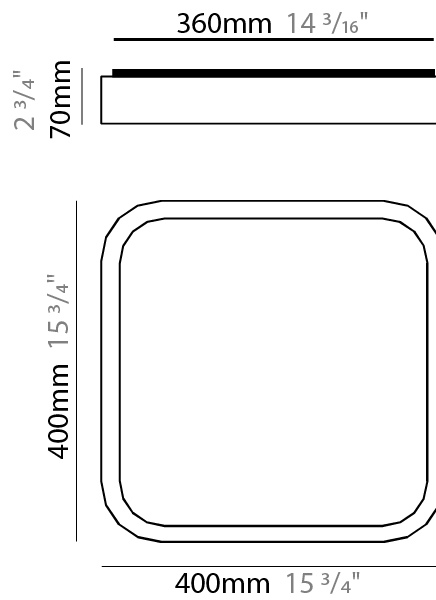

PROJECT	_____
TYPE	_____
SPECIFIER	_____
QUANTITY	_____
DATE	_____

NATURE SURFACE

D112017

base number

1. To build a product code in our configurator select the specify button on the base model # product page
2. To build a manual product code on this datasheet choose from the options listed below in blue font and add the suffix to the base model #

GENERAL

Series: Nature
Partner: Ole
Division: Design
Installation: Surface
Product Type: Ceiling Surface
Mounting Location: Ceiling
Light Distribution: Direct

PHYSICAL

Shape: Square
Length (mm): 400
Length (in): 15 3/4
Width (mm): 400
Width (in): 15 3/4
Height (mm): 70
Height (in): 2 3/4
Diffuser: PMMA - Opal
Fixture Finish: OAK
Fixture Material: Metal / Wood
Primary Material: Wood

ELECTRICAL

Number of Lamps: 4
Lamp Type: LED Retrofit
Lamp Shape: A15
Bulb Included: Bulb Not Included
Max. Wattage Per Lamp (W): 4
Lamp Base: E26
Input Voltage (V): 120
Upon Request: 277Vac / GU24

LED

OPTICAL

RATINGS AND CERTIFICATIONS

Certified By: Certified for North American Standards
IP rating: IP20