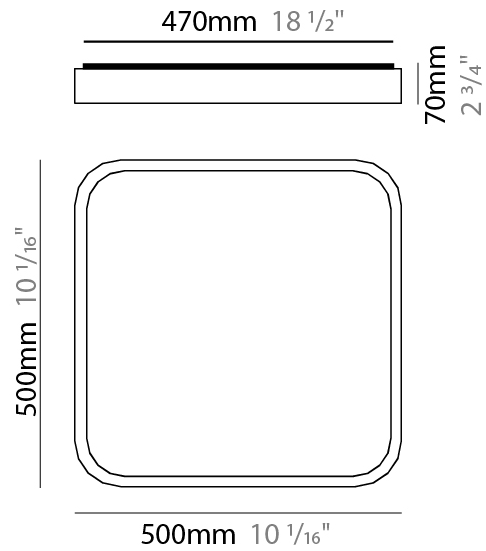

PROJECT	_____
TYPE	_____
SPECIFIER	_____
QUANTITY	_____
DATE	_____

NATURE SURFACE

D112019

base number

1. To build a product code in our configurator select the specify button on the base model # product page
2. To build a manual product code on this datasheet choose from the options listed below in blue font and add the suffix to the base model #

GENERAL

Series: Nature _____
Brand: Ole _____
Division: Design _____
Mounting Type: Surface _____
Mounting Location: Ceiling _____
Subcategory: Ambient _____

PHYSICAL

Shape: Square _____
Length (mm): 500 _____
Length (in): 19 ¹¹/₁₆ _____
Width (mm): 500 _____
Width (in): 19 ¹¹/₁₆ _____
Height (mm): 70 _____
Height (in): 2 ³/₄ _____
Light Distribution: Direct _____
Diffuser: PMMA - Opal _____
Fixture Finish: OAK _____
Fixture Material: Metal / Wood _____

ELECTRICAL

Number of Lamps: 4 _____
Lamp Type: LED Retrofit _____
Lamp Shape: A15 _____
Bulb Included: Bulb Not Included _____
Max. Wattage Per Lamp (W): 4 _____
Lamp Base: E26 _____
Input Voltage (V): 120 _____
Upon Request: 277Vac / GU24 _____

LED

OPTICAL

RATINGS AND CERTIFICATIONS

Certified By: Certified for North American Standards _____
IP rating: IP20 _____