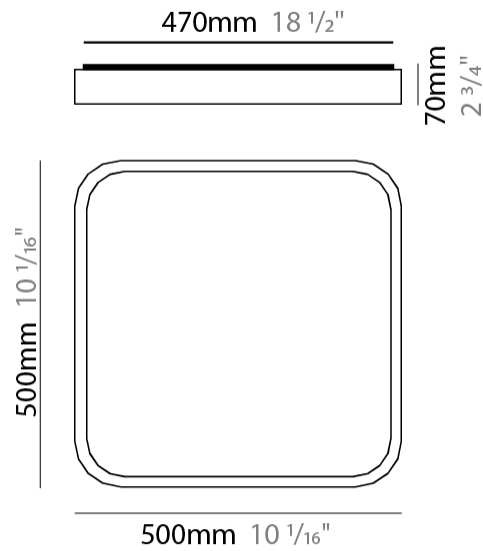

NATURE SURFACE

D112020-

base number Color
Temperature

PROJECT
TYPE
SPECIFIER
QUANTITY
DATE

1. To build a product code in our configurator select the specify button on the base model # product page
2. To build a manual product code on this datasheet choose from the options listed below in blue font and add the suffix to the base model #

GENERAL

Series: Nature
Brand: Ole
Division: Design
Mounting Type: Surface
Mounting Location: Ceiling
Subcategory: Ambient

PHYSICAL

Shape: Square
Length (mm): 500
Length (in): 19 ¹¹/₁₆
Width (mm): 500
Width (in): 19 ¹¹/₁₆
Height (mm): 70
Height (in): 2 ³/₄
Light Distribution: Direct
Diffuser: PMMA - Opal
Fixture Finish: OAK
Fixture Material: Metal / Wood

ELECTRICAL

Lamp Type: LED
Input Wattage (W): 29.3
Total Output Wattage (W): 25.3
Dimming: Non-Dimmable / 0-10V Dimming
Driver Included: Yes
Driver Location: Integrated
Driver Type: Constant Current - Universal
Driver Class: Class 2
Input Voltage (V): 120 - 277
Constant Current (mA): 700

LED

Color Temperature (°K): 3000 / 4000
Max. Delivered Lumen (lm): 1661 / 1738
CRI: >80 CRI
Lamp Life (hrs): 50000

OPTICAL

RATINGS AND CERTIFICATIONS

Certified By: Certified for North American Standards
IP rating: IP20