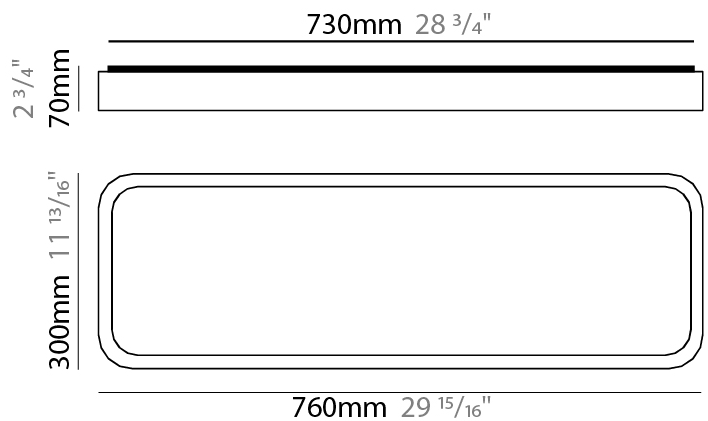

NATURE SURFACE

D112021

base number

1. To build a product code in our configurator select the specify button on the base model # product page
2. To build a manual product code on this datasheet choose from the options listed below in blue font and add the suffix to the base model #

GENERAL

Series: Nature
Brand: Ole
Division: Design
Mounting Type: Surface
Mounting Location: Ceiling
Subcategory: Ambient

PHYSICAL

Shape: Rectangle
Length (mm): 760
Length (in): 29 ¹⁵/₁₆
Width (mm): 300
Width (in): 11 ¹³/₁₆
Height (mm): 70
Height (in): 2 ³/₄
Light Distribution: Direct
Diffuser: PMMA - Opal
Fixture Finish: OAK
Fixture Material: Metal / Wood

ELECTRICAL

Number of Lamps: 4
Lamp Type: LED Retrofit
Lamp Shape: A15
Bulb Included: Bulb Not Included
Max. Wattage Per Lamp (W): 4
Lamp Base: E26
Input Voltage (V): 120
Upon Request: 277Vac / GU24

LED

OPTICAL

RATINGS AND CERTIFICATIONS

Certified By: Certified for North American Standards
IP rating: IP20

PROJECT	
TYPE	
SPECIFIER	
QUANTITY	
DATE