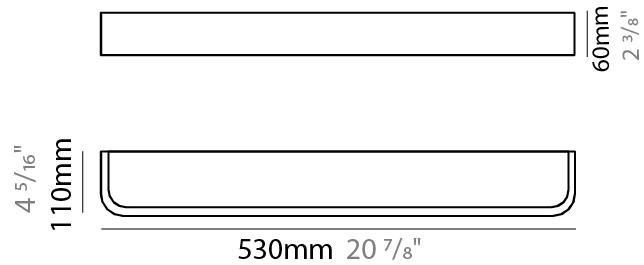

PROJECT	
TYPE	
SPECIFIER	
QUANTITY	
DATE	

NATURE SURFACE

D113024

base number

1. To build a product code in our configurator select the specify button on the base model # product page
2. To build a manual product code on this datasheet choose from the options listed below in blue font and add the suffix to the base model #

GENERAL

Series: Nature
Partner: Ole
Division: Design
Installation: Surface
Product Type: Ceiling Surface
Mounting Location: Ceiling
Light Distribution: Direct

PHYSICAL

Shape: Rectangle
Length (mm): 530
Length (in): 20 ⁷/₈
Height (mm): 60
Depth (mm): 110
Height (in): 2 ³/₈
Depth (in): 4 ⁵/₁₆
Diffuser: PMMA - Opal
Fixture Finish: OAK
Fixture Material: Metal / Wood
Primary Material: Wood

ELECTRICAL

Number of Lamps: 2
Lamp Type: LED Retrofit
Lamp Shape: A15
Bulb Included: Bulb Not Included
Max. Wattage Per Lamp (W): 4
Lamp Base: E26
Input Voltage (V): 120
Upon Request: 277Vac / GU24

LED

OPTICAL

RATINGS AND CERTIFICATIONS

Certified By: Certified for North American Standards
IP rating: IP20