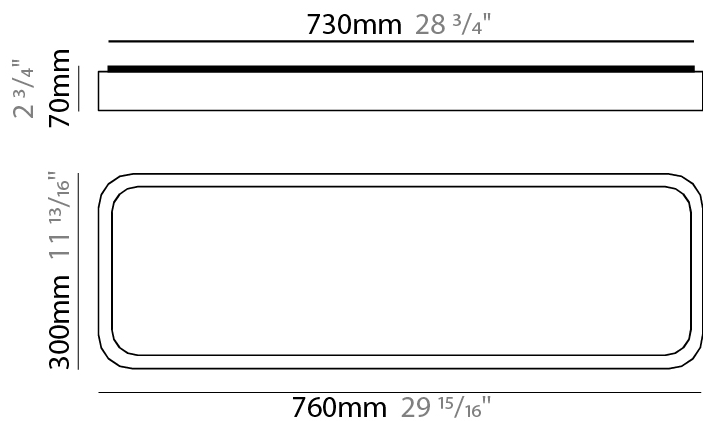

PROJECT	_____
TYPE	_____
SPECIFIER	_____
QUANTITY	_____
DATE	_____

NATURE SURFACE

D112021

base number

1. To build a product code in our configurator select the specify button on the base model # product page
2. To build a manual product code on this datasheet choose from the options listed below in blue font and add the suffix to the base model #

GENERAL

Series: Nature
Partner: Ole
Division: Design
Installation: Surface
Product Type: Ceiling Surface
Mounting Location: Ceiling
Light Distribution: Direct

PHYSICAL

Shape: Rectangle
Length (mm): 760
Length (in): 29 ¹⁵/₁₆
Width (mm): 300
Width (in): 11 ¹³/₁₆
Height (mm): 70
Height (in): 2 ³/₄
Diffuser: PMMA - Opal
Fixture Finish: OAK
Fixture Material: Metal / Wood
Primary Material: Wood

ELECTRICAL

Number of Lamps: 4
Lamp Type: LED Retrofit
Lamp Shape: A15
Bulb Included: Bulb Not Included
Max. Wattage Per Lamp (W): 4
Lamp Base: E26
Input Voltage (V): 120
Upon Request: 277Vac / GU24

LED

OPTICAL

RATINGS AND CERTIFICATIONS

Certified By: Certified for North American Standards
IP rating: IP20