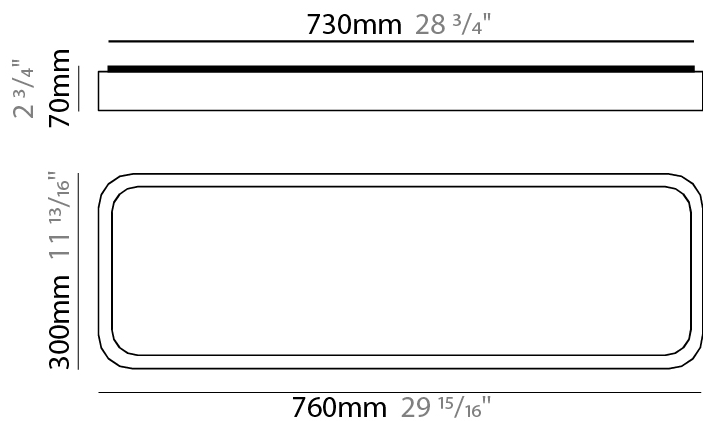

NATURE SURFACE

D112021

base number

1. To build a product code in our configurator select the specify button on the base model # product page
2. To build a manual product code on this datasheet choose from the options listed below in blue font and add the suffix to the base model #

GENERAL

Series: Nature
Brand: Ole
Division: Design
Mounting Type: Surface
Mounting Location: Ceiling
Subcategory: Ambient

PHYSICAL

Shape: Rectangle
Length (mm): 760
Length (in): 29 ¹⁵/₁₆
Width (mm): 300
Width (in): 11 ¹³/₁₆
Height (mm): 70
Height (in): 2 ³/₄
Light Distribution: Direct
Diffuser: PMMA - Opal
Fixture Finish: OAK
Fixture Material: Metal / Wood

ELECTRICAL

Number of Lamps: 4
Lamp Type: LED Retrofit
Lamp Shape: A15
Bulb Included: Bulb Not Included
Max. Wattage Per Lamp (W): 4
Lamp Base: E26
Input Voltage (V): 120
Upon Request: 277Vac / GU24

LED

OPTICAL

RATINGS AND CERTIFICATIONS

Certified By: Certified for North American Standards
IP rating: IP20

PROJECT	
TYPE	
SPECIFIER	
QUANTITY	
DATE